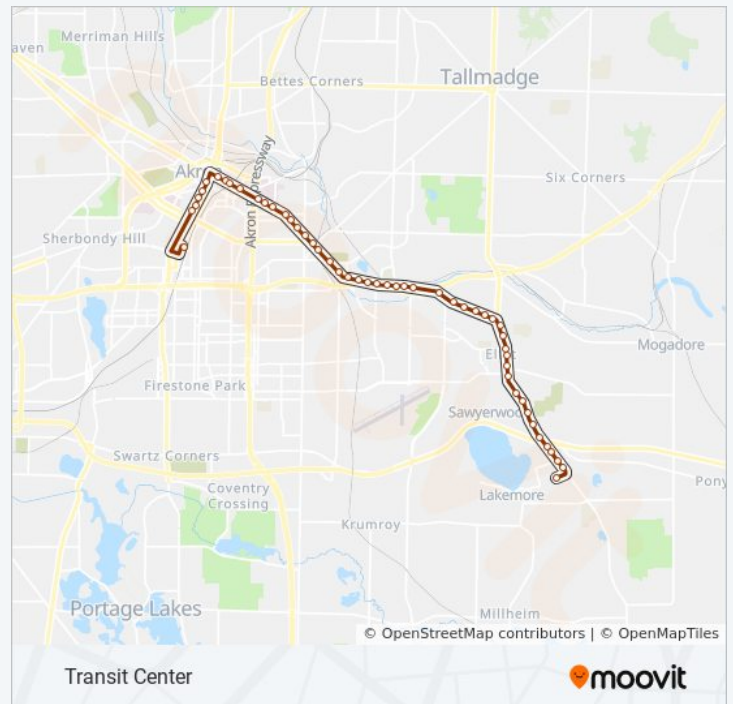

6 bus Info
Direction: Rt 6 Canton Rd
Stops: 55
Trip Duration: 35 min
Line Summary:

- Rkp Transit Ctr
- S. Broadway @ Depot Apartments
- E. Exchange St & Arc Dr
- E. Exchange St & Sumner St
- E. Exchange St & Brown St
- E. Exchange St & Brown St
- E. Exchange St & Goodkirk St
- E. Exchange St & Huntington Ave
- E. Exchange St & Beaver St
- E. Exchange St & Windsor St
- E. Exchange St @ Dave's Market
- Exchange & Market
- E. Market St & Broad St
- E. Market St & Fulton St
- E. Market St & Goodyear Blvd
- E. Market St @ East End
- E. Market St & Martha Ave
- E. Market St & Johns Ave
- E. Market St & Elm Dr
- E. Market St & Seiberling St
- 1680 E. Market St
- E. Market St & Brittain Rd

Lakemore Plaza

Direction: Rt 6 To Rkp

54 stops

[VIEW LINE SCHEDULE](#)

Lakemore Plaza
Canton Rd @ Lakemore Plaza
Canton Rd & Springfield Lake Dr
Canton Rd & Calvin Dr
Canton Rd & Waterloo Rd
Canton Rd & Old Home Rd
Canton Rd & Farmdale Rd
Canton Rd @ Hillside Cemetary
Canton Rd & Rhoadesdale Ave
859 Canton Rd
Canton Rd & Triplett Blvd
Canton Rd & Albrecht Ave
Canton Rd & Terrace Ave
Ellet Ave & Stetler Ave
High Grove Blvd & Shelburn Ave
High Grove Blvd & Morrison St
High Grove Blvd & Robindale Ave
High Grove Blvd & Mogadore Rd
2791 Mogadore Rd
Mogadore Rd & Cheney Ave
Mogadore Rd & N. Canton Rd
Canton Rd & Eastgate Ave
Canton Rd & Ardwell Ave
E. Market St @ Ellet Library
E. Market St @ 7 Stories East
E. Market St & Schrop Ave
E. Market St & Eastholm Ave
E. Market St & Berwyk Dr
E. Market St & Devonshire Dr

6 bus Time Schedule

Rt 6 To Rkp Route Timetable:

Sunday	9:20 AM - 6:09 PM
Monday	4:50 AM - 11:09 PM
Tuesday	4:50 AM - 11:09 PM
Wednesday	4:50 AM - 11:09 PM
Thursday	4:50 AM - 11:09 PM
Friday	4:50 AM - 11:09 PM
Saturday	5:21 AM - 9:08 PM

6 bus Info

Direction: Rt 6 To Rkp

Stops: 54

Trip Duration: 34 min

Line Summary:

E. Market St & Mogadore Rd

1891 E. Market St

E. Market St & Massillon Rd