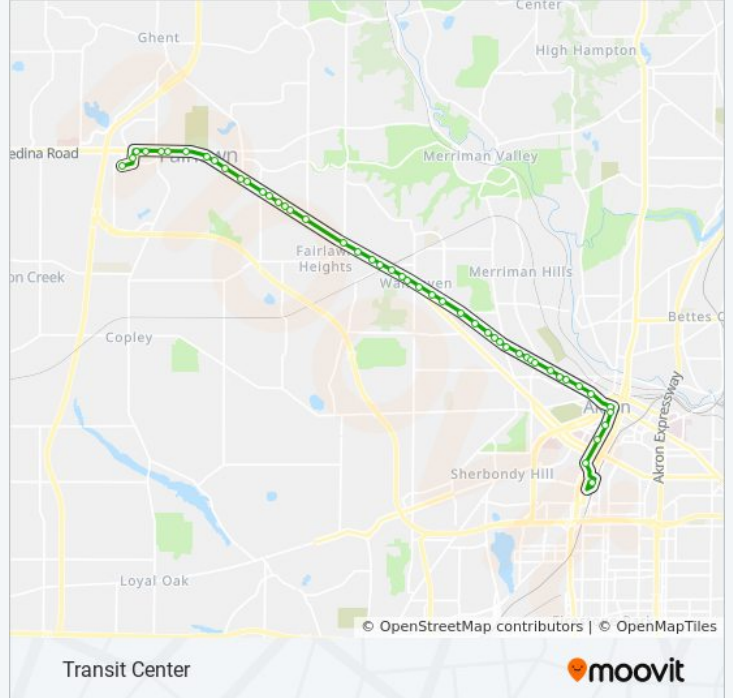

Rt 1 To Rkp

Get The App

The 1 bus line (Rt 1 To Rkp) has 2 routes. For regular weekdays, their operation hours are:
 (1) Rt 1 To Rkp: 4:49 AM - 11:19 PM (2) Rt 1 W Market: 5:30 AM - 11:30 PM
 Use the Moovit App to find the closest 1 bus station near you and find out when is the next 1 bus arriving.

Direction: Rt 1 To Rkp
 52 stops
[VIEW LINE SCHEDULE](#)

1 bus Time Schedule
 Rt 1 To Rkp Route Timetable:

Sunday	8:47 AM - 6:47 PM
Monday	4:49 AM - 11:19 PM
Tuesday	4:49 AM - 11:19 PM
Wednesday	4:49 AM - 11:19 PM
Thursday	4:49 AM - 11:19 PM
Friday	4:49 AM - 11:19 PM
Saturday	5:20 AM - 9:17 PM

1 bus Info
Direction: Rt 1 To Rkp
Stops: 52
Trip Duration: 37 min
Line Summary:

- Rothrock Rd @ Montrose
- Flight Memorial Dr & Medina Rd
- Medina Rd & Flight Memorial Dr
- Medina Rd & Brookmont Rd
- Medina Rd & S. Cleveland-Massillon Rd
- Medina Rd @ Rosemont Commons
- W. Market St & Fairlawn Service Dr
- W. Market St & Bancroft Rd
- W. Market St @ Fairlawn Lutheran
- W. Market St @ Summit Mall
- W. Market St @ Fairlawn Hilton
- W. Market St & Merz Blvd
- W. Market St & Miller Rd
- W. Market St & Shiawassee Ave
- W. Market St & Hampshire Rd
- W. Market St @ St. Hilary
- W. Market St @ Fairlawn Town Center
- W. Market St & Revere Rd
- W. Market St & Southwood Rd
- W. Market St & Wheaton Rd
- W. Market St & Sand Run Rd
- W. Market St @ Resnik School

Direction: Rt 1 W Market

67 stops

1 bus Time Schedule

Rt 1 W Market Route Timetable:

Rkp Transit Ctr

S. Main St & Bartges St

S. Main St @ Gojo

S. Main St & Selle St