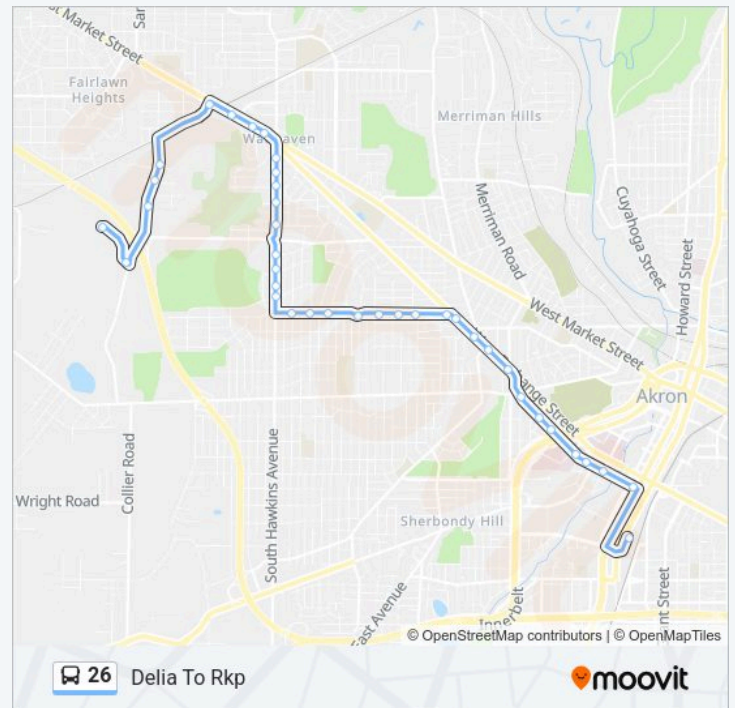

Use the Moovit App to find the closest 26 bus station near you and find out when is the next 26 bus arriving.

**Direction: Delia / Whitepond**

40 stops

[VIEW LINE SCHEDULE](#)

- Rkp Transit Center
- E. Exchange St & Wheeler Ln
- W. Exchange St & W. Bowery St
- W. Exchange St & Locust St
- W. Exchange St & Dart Ave
- W. Exchange St & Bishop St
- W. Exchange St & Bonnie Brae Ave
- W. Exchange St & S. Maple St
- W. Exchange St & Rhodes Ave
- W. Exchange St & Beck Ave
- W. Exchange St & Hyde Ave
- W. Exchange St & S. Portage Path
- W. Exchange St & Dodge Ave
- Delia Ave & W. Exchange St
- Delia Ave & Burton Ave
- Delia Ave & Noble Ave
- Delia Ave & Storer Ave
- Delia Ave & S. Rose Blvd
- Delia Ave & Dorchester Rd
- Delia Ave & Crestview Ave
- Delia Ave & Roslyn Ave

**26 bus Info**

**Direction:** Delia / Whitepond

**Stops:** 40

**Trip Duration:** 23 min

**Line Summary:**

Delia Ave & S. Hawkins Ave

S. Hawkins Ave & Thorndale Dr

S. Hawkins Ave & Sunset View Dr

Delia Ave & W. Exchange St

W. Exchange St & Dodge Ave

W. Exchange St & Work Dr

W. Exchange St & S. Portage Path

W. Exchange St & Rhodes Ave

W. Cedar St & S. Maple Ave

W. Cedar St & Cedar Ct

W. Cedar St & Bishop St

W. Cedar St @ Akron General Hospital

W. Cedar St & Pine St

W. Cedar St & W. Bowery St

E. Cedar St & S. Main St

Rkp Transit Center

26 bus time schedules and route maps are available in an offline PDF at [moovitapp.com](https://moovitapp.com). Use the Moovit App to see live bus times, train schedule or subway schedule, and step-by-step directions for all public transit in Cleveland.