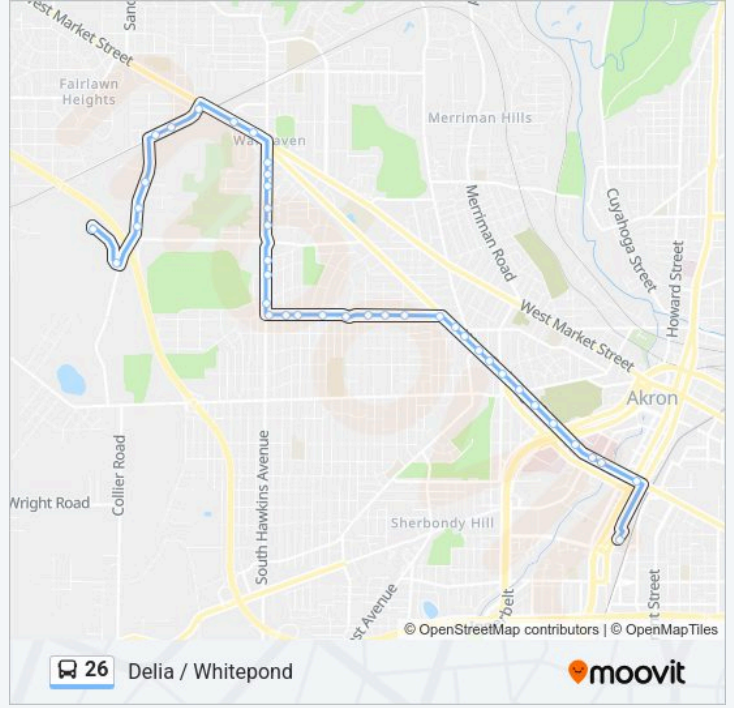

**26 bus Info**

**Direction:** Delia / Whitepond

**Stops:** 40

**Trip Duration:** 23 min

**Line Summary:**

Delia Ave & S. Hawkins Ave

S. Hawkins Ave & Thorndale Dr

S. Hawkins Ave & Sunset View Dr

S. Hawkins Ave & Elmdale Ave

S. Hawkins Ave & Jefferson Ave

S. Hawkins Ave & Edgemoor Ave

S. Hawkins Ave & Idlewood Ave

S. Hawkins Ave & Woodbine Ave

S. Hawkins Ave & Marion Ave

W. Market St & Westgate Cir

W. Market St & Bryden Dr

**Direction: Delia To Rkp**

38 stops

[VIEW LINE SCHEDULE](#)

Park West Dr @ Park West

Park West Blvd & White Pond Dr

White Pond Dr & Parkgate Ave

White Pond Dr & Scudder Dr

White Pond Dr @ First Energy

Frank Blvd & W. Market St

W. Market St & Acme #1

1732 W. Market St

W. Market St & Westgate Cir

S. Hawkins Ave & Marion Ave

**26 bus Time Schedule**

Delia To Rkp Route Timetable:

Monday	5:27 AM-11:27 PM
Tuesday	5:27 AM-11:27 PM
Wednesday	5:27 AM-11:27 PM
Thursday	5:27 AM-11:27 PM
Friday	5:27 AM-11:27 PM
Saturday	5:29 AM-9:25 PM
Sunday	9:25 AM-6:25 PM