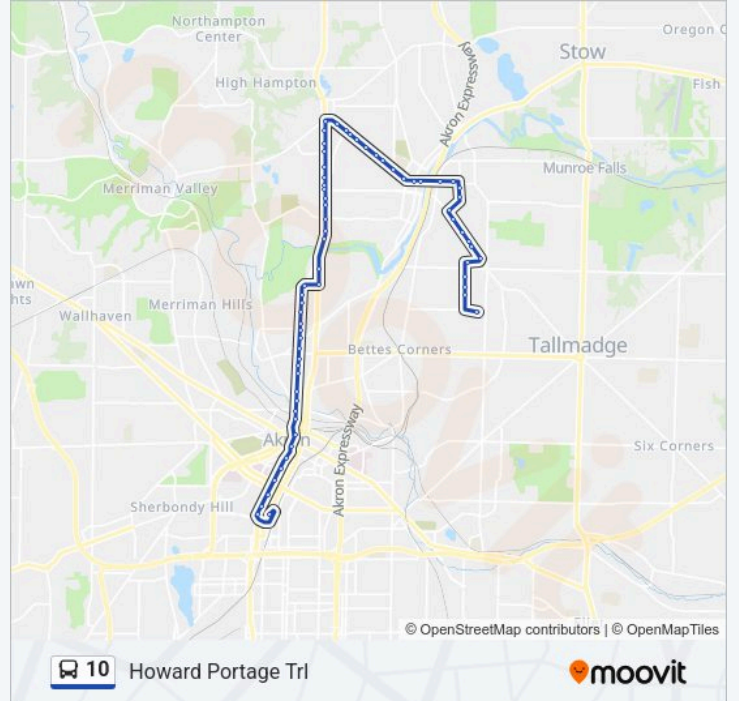

N. Howard St & W. York St

N. Howard St & Vesper St

N. Howard St & W. Cuyahoga Falls Ave

N. Howard St & E. Cuyahoga Falls Ave

N. Howard St & Uhler Ave

10 bus Time Schedule

Howard Portage Trl Route Timetable:

Monday	5:30 AM-11:00 PM
Tuesday	5:30 AM-11:00 PM
Wednesday	5:30 AM-11:00 PM
Thursday	5:30 AM-11:00 PM
Friday	5:30 AM-11:00 PM
Saturday	6:00 AM-10:00 PM
Sunday	10:00 AM-7:00 PM

10 bus Info

Direction: Howard Portage Trl

Stops: 65

Trip Duration: 45 min

Line Summary:

- N. Howard St & Uhler Ave
- N. Howard St & Mildred Ave
- N. Howard St & W. Salome Ave
- N. Howard St & W. Lowell Ave
- N. Howard St & Iuka Ave
- N. Main St & Iuka Ave
- N. Main St & Medford Ave
- State Rd @ High Level Bridge
- State Rd & Grant Ave
- State Rd & Chestnut Blvd
- State Rd & Sackett Ave
- State Rd & Falls Ave
- State Rd & Broad Blvd
- State Rd & Ohio Ave
- State Rd & N. Haven Blvd
- State Rd & Phelps Ave
- State Rd & Valley Rd
- State Rd & Maitland Ave
- State Rd & Schiller Ave
- State Rd & Portage Trl
- Portage Trail & Lillis Dr
- Portage Trail & Schiller Rd
- Portage Trail & N. Haven Blvd
- Portage Trail & 14th St
- Portage Trail & 12th St
- Portage Trail & 10th St
- Portage Trail & 8th St
- Portage Trail & 6th St
- Portage Trail & 4th St
- Portage Trail & 2nd St
- Portage Trail & Front St
- Portage Trail & Newberry St

Portage Trail & Cook St

High St & Myrtle Ave

High St & E. Broadway St

High St & Tallmadge Rd

Tallmadge Rd @ Sill School

Tallmadge Rd & Taylor Ave

Tallmadge Rd & Viewpoint Ave

Tallmadge Rd & Loomis Ave