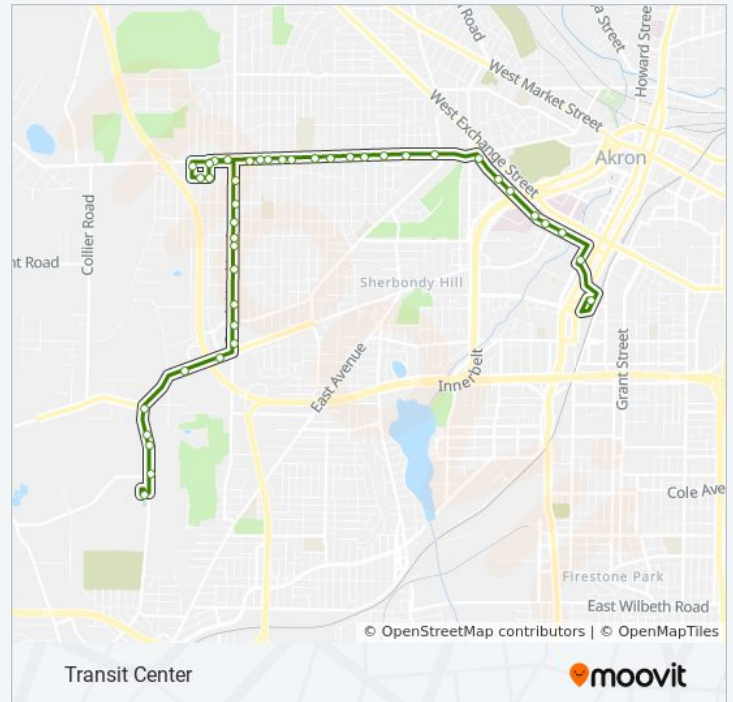

E. Robinson Ave & S. Van Buren Ave

Wooster Rd & W Park Ave

Wooster Rd & W Paige Ave

Lake Ave & Wooster Rd

2nd St NW & W. Paige Ave

2nd St NW & W. Tuscarawas Ave

Direction: Rt 3 To Rkp

72 stops

5th St NE & Wilson Ave

5th St NE & State St

State Rd & Wooster Rd

W. State St & Hiram St

W. State St & Glenn St

W. State St & Hazelwood Ave

W. State St & Elmwood Ave

Romig Rd & Grand Blvd

Romig Rd & Kendale Dr

2511 Romig Rd

2409 Romig Rd

Romig Road Transit Center

Romig Rd & Harlem Rd

2171 Romig Rd

Romig Rd & Vernon Odom Blvd

Vernon Odom Blvd & I-77

Direction: Rt 3 To Rkp

Stops: 72

Trip Duration: 46 min

Line Summary:

S. Hawkins Ave & Vernon Odom Blvd

S. Hawkins Ave & Diagonal Rd

S. Hawkins Ave & Redbush Rd

S. Hawkins Ave & Bellevue Ave