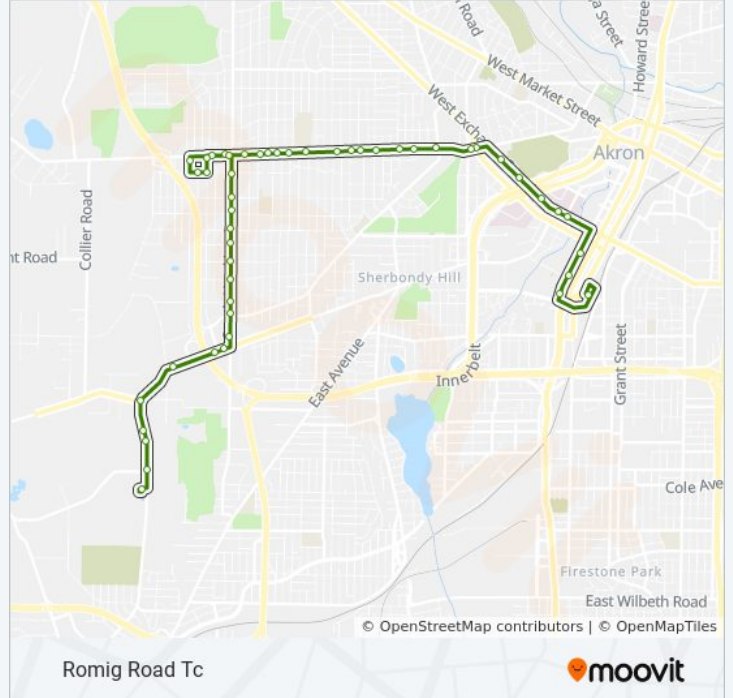

Romig Rd & Vernon Odom Blvd

2086 Romig Rd

2186 Romig Rd

Romig Rd & Harlem Rd

Romig Road Transit Center

Romig Rd

2400 Romig Rd

Romig Rd & Kendale Dr

Romig Rd & Grand Blvd

W. State St & Elmwood St

W. State St & Glenn St

W. State St & W. Hiram St

W. State St & Wooster Rd

5th St NE & Wilson Ave

5th St NE & Fairview Ave

5th St NE & Lincoln Ave

5th St NE & E. Huston St

5th St NE @ Barberton Citizens Hospital

5th St NE & E. Tuscarawas Ave

5th St SE & Conservatory Dr

5th St SE & Portsmouth St

5th St SE & Austin Dr

5th St SE & Snyder Ave

Snyder Ave & Lilac Pl

E. Robinson Ave & S. Van Buren Ave

Wooster Rd & W Park Ave

Wooster Rd & W Paige Ave

Lake Ave & Wooster Rd

2nd St NW & W. Paige Ave

2nd St NW & W. Tuscarawas Ave

Direction: Rt 3 To Rkp

72 stops