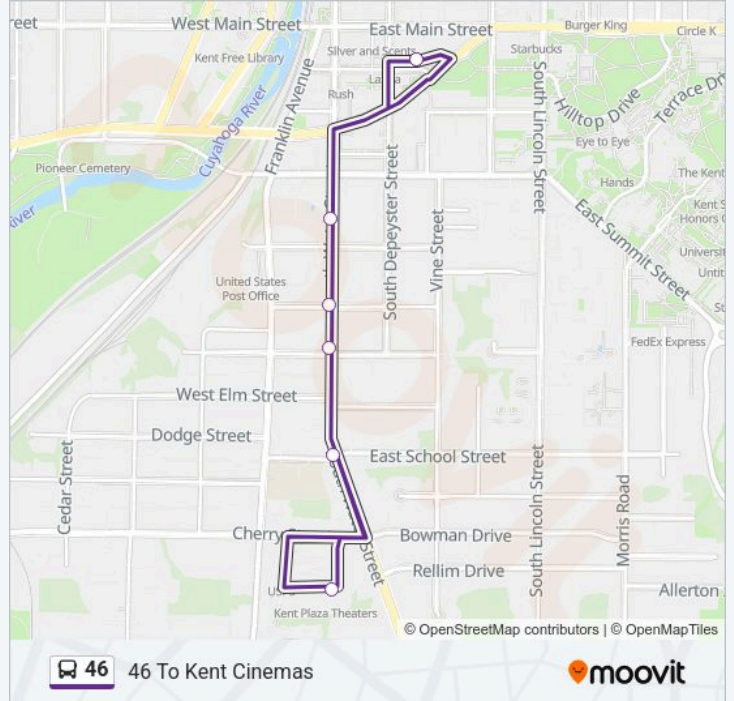

 **46 Line**

46 To Kent Cinemas

Get The App

The 46 bus line (46 To Kent Cinemas) has 2 routes. For regular weekdays, their operation hours are:

(1) 46 To Kent Cinemas: 4:45 PM-10:45 PM(2) 46 To Downtown: 4:30 PM-11:00 PM

Use the Moovit App to find the closest 46 bus station near you and find out when is the next 46 bus arriving.

Direction: 46 To Kent Cinemas

7 stops

[VIEW LINE SCHEDULE](#)

Kent Central Gateway South

Water & Univ Inn Sb

Water & Hall Sb

Water & Oak Sb

Water & School Sb

University Plaza Kent Cinemas

Kent Central Gateway South

46 bus Time Schedule

46 To Kent Cinemas Route Timetable:

Monday	Not Operational
Tuesday	Not Operational
Wednesday	Not Operational
Thursday	4:45 PM-10:45 PM
Friday	4:45 PM-10:45 PM
Saturday	4:45 PM-10:45 PM
Sunday	Not Operational

46 bus Info

Direction: 46 To Kent Cinemas

Stops: 7

Trip Duration: 10 min

Line Summary:

Direction: 46 To Downtown

15 stops

[VIEW LINE SCHEDULE](#)