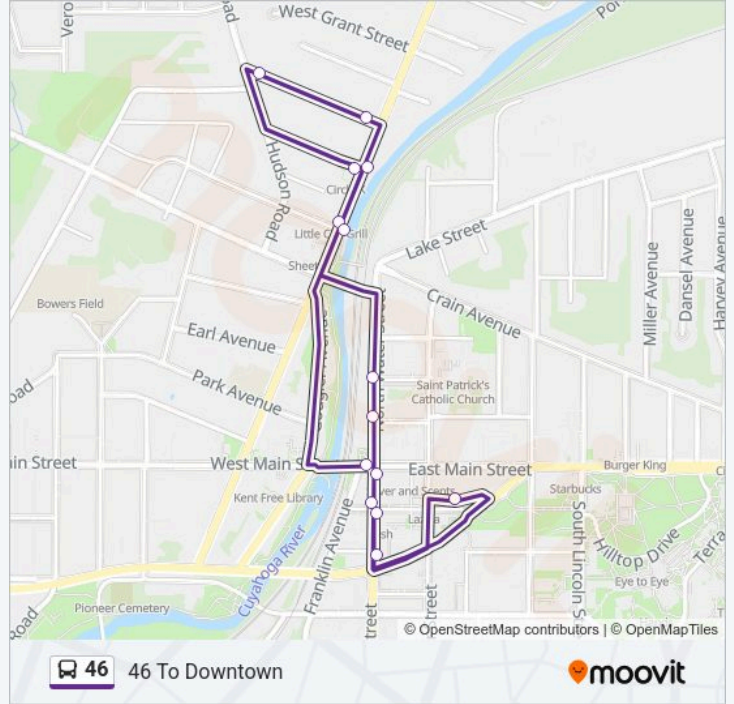

46 bus Info

Direction: 46 To Kent Cinemas

Stops: 7

Trip Duration: 10 min

Line Summary:

Direction: 46 To Downtown

15 stops

[VIEW LINE SCHEDULE](#)

- Kent Central Gateway South
- Water & Haymaker Nb (Paninis)
- Water & Erie Nb
- Water & Main Nb
- Main & Water Wb
- Mantua & Cuyahoga Nb
- Mantua & Stinaff Nb
- Carthage & Mantua Wb
- Carthage & Hudson Wb
- Stinaff & Mantua Eb
- Mantua & Cuyahoga Sb (Little City Grill)
- Water & Portage Sb
- Water & Columbus Sb
- Water & Erie Sb
- Kent Central Gateway South

46 bus Time Schedule

46 To Downtown Route Timetable:

Monday	Not Operational
Tuesday	Not Operational
Wednesday	Not Operational
Thursday	4:30 PM-11:00 PM
Friday	4:30 PM-11:00 PM
Saturday	4:30 PM-11:00 PM
Sunday	Not Operational

46 bus Info

Direction: 46 To Downtown

Stops: 15

Trip Duration: 15 min

Line Summary:

46 bus time schedules and route maps are available in an offline PDF at moovitapp.com. Use the Moovit App to see live bus times, train schedule or subway schedule, and step-by-step directions for all public transit in Cleveland.