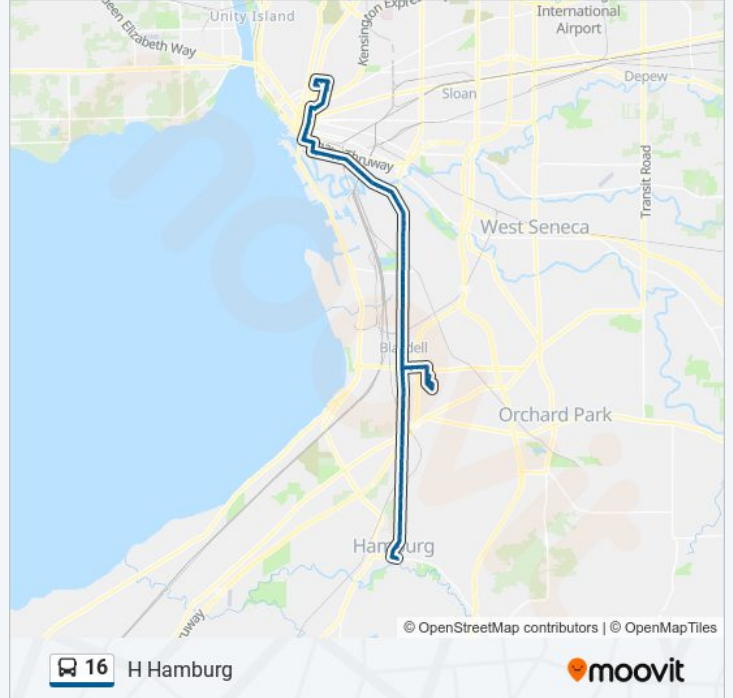

16 bus Info

Direction: H Hamburg

Stops: 105

Trip Duration: 72 min

Line Summary:

South Park Avenue Louisiana Street
South Park Avenue Alabama Street So
South Park Avenue Hamburg Street So
South Park Avenue Katherine Street
South Park Avenue Van Rensselaer St
South Park Avenue Elk Street South
South Park Avenue Bolton Place Sout
South Park Avenue Smith Street Sout
South Park Avenue Lee Street South
South Park Avenue 1079 South Park A
South Park Avenue 1263 South Park A
South Park Avenue Germania Street S
South Park Avenue Hopkins Street So
South Park Avenue Bailey Avenue Sou
South Park Avenue Sirret Street Sou
South Park Avenue Macamley Street S
South Park Avenue Trowbridge Street
South Park Avenue Folger Street Sou
South Park Avenue Southside Parkway
South Park Avenue Tifft Street Sout
South Park Avenue Crystal Avenue So
South Park Avenue Lockwood Avenue S
South Park Avenue Woodside Avenue S
South Park Avenue Colgate Avenue So
South Park Avenue Ridgewood Road So
South Park Avenue Marilla Street So
South Park Avenue Downing Street So
South Park Avenue Aldrich Place Sou
South Park Avenue 2535 South Park S
South Park Avenue Parkview Avenue S
South Park Avenue Botanical Gardens
South Park Avenue Nason Parkway Sou
South Park Avenue Ridge Road South