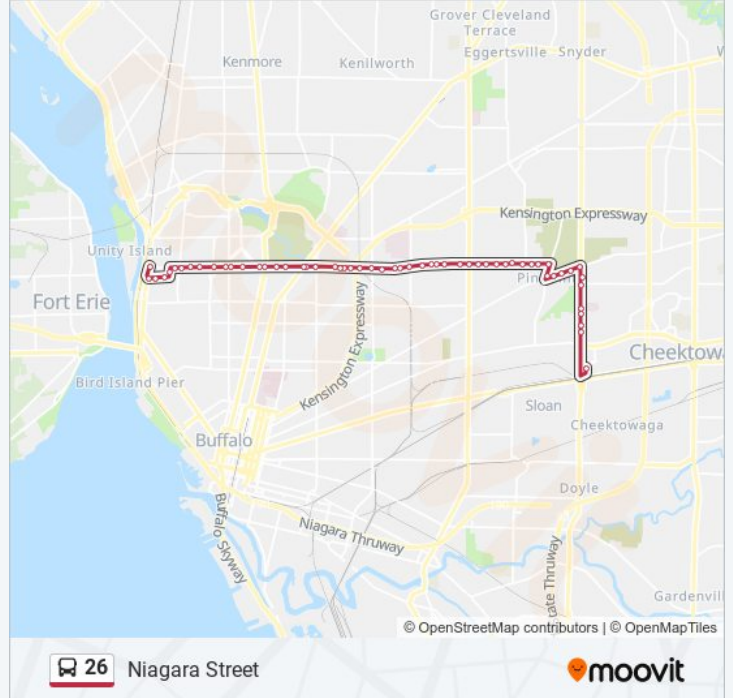

26 bus Info

Direction: Niagara Street

Stops: 57

Trip Duration: 37 min

Line Summary:

East Delavan Avenue Olympic Avenue
 East Delavan Avenue Northumberland
 East Delavan Avenue Cambridge Avenue
 East Delavan Avenue Wyoming Avenue
 East Delavan Avenue Deerfield Avenue
 East Delavan Avenue Grider Street W
 East Delavan Avenue Mst
 East Delavan Avenue Chelsea Place W
 East Delavan Avenue 530 East Delava
 East Delavan Avenue Fillmore Avenue
 East Delavan Avenue Humboldt Parkwa
 East Delavan Avenue Blaine Avenue W
 East Delavan Avenue Oakgrove Avenue
 East Delavan Avenue Hager Street We
 East Delavan Avenue Meech Street We
 East Delavan Avenue Jefferson Avenue
 East Delavan Avenue Main Street Wes
 West Delavan Avenue Main Street Wes
 West Delavan Avenue Harvard Place W
 West Delavan Avenue Linwood Avenue
 West Delavan Avenue Delaware Avenue
 West Delavan Avenue Chapin Parkway
 Wadsworth Street Brantford Place We
 West Delavan Avenue Elmwood Avenue
 West Delavan Avenue Bidwell Parkway
 West Delavan Avenue Richmond Avenue
 West Delavan Avenue Baynes Street W
 West Delavan Avenue Parkdale Avenue
 West Delavan Avenue Grant Street We
 West Delavan Avenue Congress Street
 Herkimer Street Helen Street South
 Lafayette Avenue Barton Street West
 Lafayette Avenue West Avenue West

Lafayette Avenue Niagara Street Wes

Delavan Avenue Niagara Street East

Direction: Thruway Plaza

55 stops

[VIEW LINE SCHEDULE](#)

Delavan Avenue Niagara Street East

Delavan Avenue Dewitt Street East

Delavan Avenue Herkimer Street East