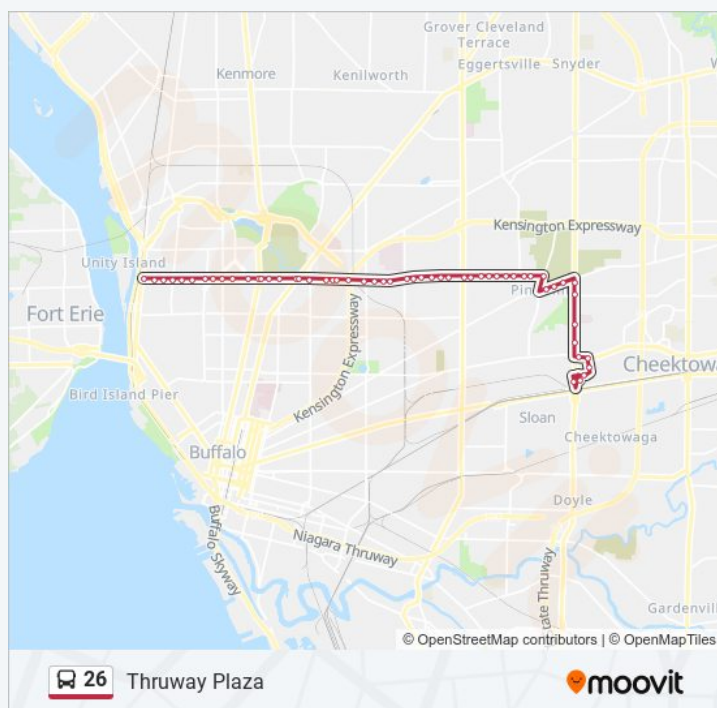

26 bus Time Schedule

Thruway Plaza Route Timetable:

Sunday	7:10 AM - 8:10 PM
Monday	6:00 AM - 10:25 PM
Tuesday	6:00 AM - 10:25 PM
Wednesday	6:00 AM - 10:25 PM
Thursday	6:00 AM - 10:25 PM
Friday	6:00 AM - 10:25 PM
Saturday	7:00 AM - 8:00 PM

26 bus Info

Direction: Thruway Plaza

Stops: 55

Trip Duration: 39 min

Line Summary:

Delavan Avenue Schuele Street East
Delavan Avenue Moselle Street East
Delavan Avenue Cornwall Avenue East
Delavan Avenue Norfolk Avenue East
Delavan Avenue Herbert Street East
Delavan Avenue Bailey Avenue East F
Delavan Avenue Roebling Avenue East
Delavan Avenue Newburg Street East
Delavan Avenue Courtland Avenue Eas
Delavan Avenue Floss Avenue East
Delavan Avenue Freund Street East
Delavan Avenue Erb Street East
Delavan Avenue 1589 East Delavan Av
Delavan Avenue Preston Road East Op
Delavan Avenue Pine Ridge Road East
Genesee Street Rowland Avenue East
Genesee Street Loxley Road East
Genesee Street George Urban Bouleva
Harlem Road Genesee Street South Fa
Harlem Road George Urban Boulevard
Harlem Road St Joseph Hospital Sout
Harlem Road Chopin Place South Fars
Walden Avenue Harlem Road East Fars
Walden Avenue Mall Entrance Static
Thruway Mall Tops South
Thruway Mall Tops West Nearside
Harlem Road Bics South Farside
Walden Avenue Thruway Transit Cente