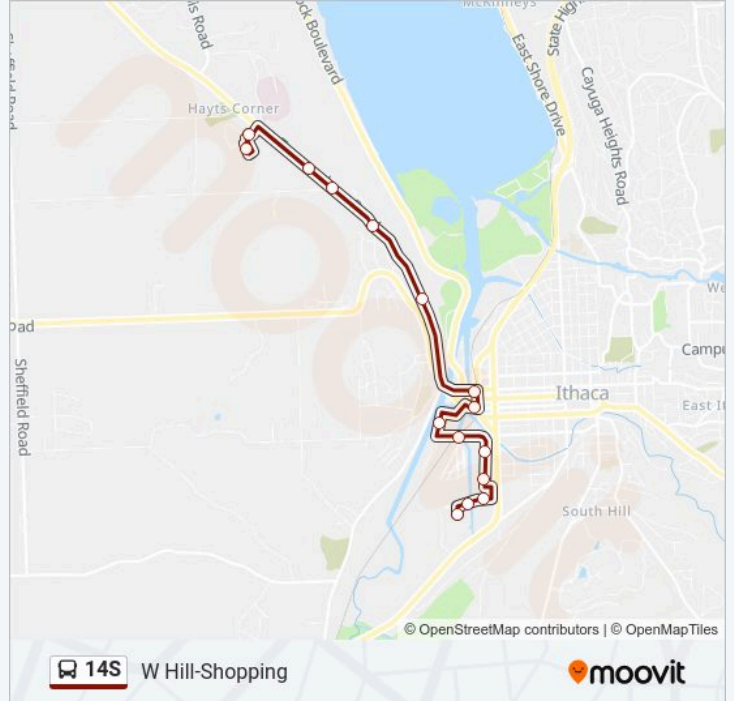

Use the Moovit App to find the closest 14S bus station near you and find out when is the next 14S bus arriving.

Direction: W Hill-Shopping

15 stops

[VIEW LINE SCHEDULE](#)

Overlook Apts

Cayuga Meadows

1229 Trumansburg Rd - Cayuga Ridge

Trumansburg Rd @ Bundy

Trumansburg Rd @ Hopkins

Cliff @ Vinegar Hill

Buffalo @ Fulton

State @ Fulton

Cherry St @ Arthaus Sb

Cecil Malone Dr @ Mary St Eb

Wegmans

Homegoods

South Meadow Marketplace

Fairgrounds Memorial Parkway at Lowes

Walmart

14S bus Time Schedule

W Hill-Shopping Route Timetable:

Monday	10:45 AM-3:20 PM
Tuesday	10:45 AM-3:20 PM
Wednesday	10:45 AM-3:20 PM
Thursday	10:45 AM-3:20 PM
Friday	10:45 AM-3:20 PM
Saturday	10:45 AM-2:25 PM
Sunday	Not Operational

14S bus Info**Direction:** W Hill-Shopping**Stops:** 15**Trip Duration:** 23 min**Line Summary:**

Direction: W Vill-Linderman-Overlook

28 stops

[VIEW LINE SCHEDULE](#)

- Walmart
- Walmart South Entrance
- Elmira @ Meadow
- Meadow at Ithaca Shopping Plaza
- Meadow @ Wood
- Cecil Malone Dr @ Mary St Wb
- Cherry St. @ Arthaus Nb
- State @ Fulton
- State/Mlk at Inlet Island
- Chestnut @ Sunrise
- Chestnut Hill Apts
- Chestnut @ Hook - Lacs
- West Village Parking Lot
- Haller @ Elm
- Haller @ Hook
- Warren Pl @ Hook
- Warren Pl @ Sunrise
- Warren Pl @ Hector