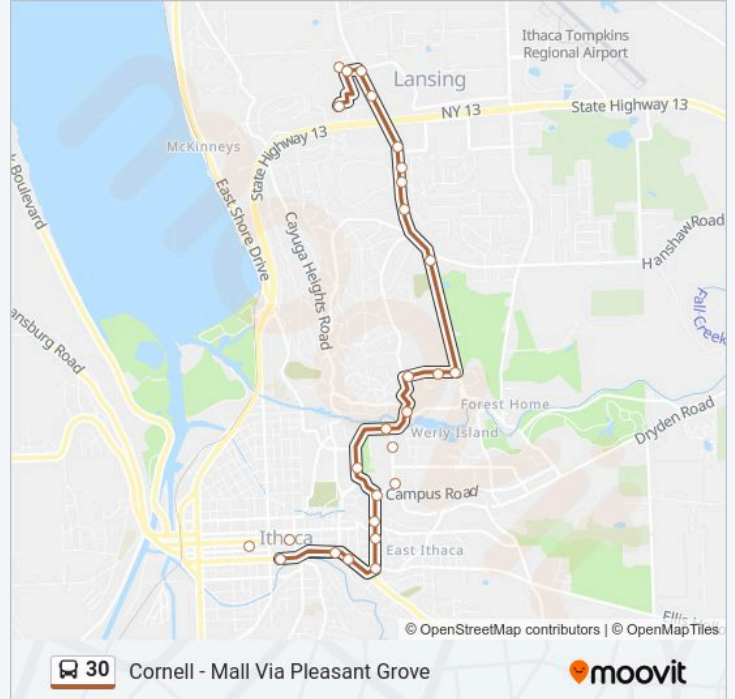

Trihammer @ Texas

Trihammer @ Winthrop

Trihammer at Kendal

Trihammer Marketplace

Cayuga Mall

Trihammer @ Graham

Graham@Butler

Ymca

Butler@Graham

The Shops at Ithaca Mall

30 bus time schedules and route maps are available in an offline PDF at moovitapp.com. Use the Moovit App to see live bus times, train schedule or subway schedule, and step-by-step directions for all public transit in Buffalo.

© 2024 Moovit - All Rights Reserved