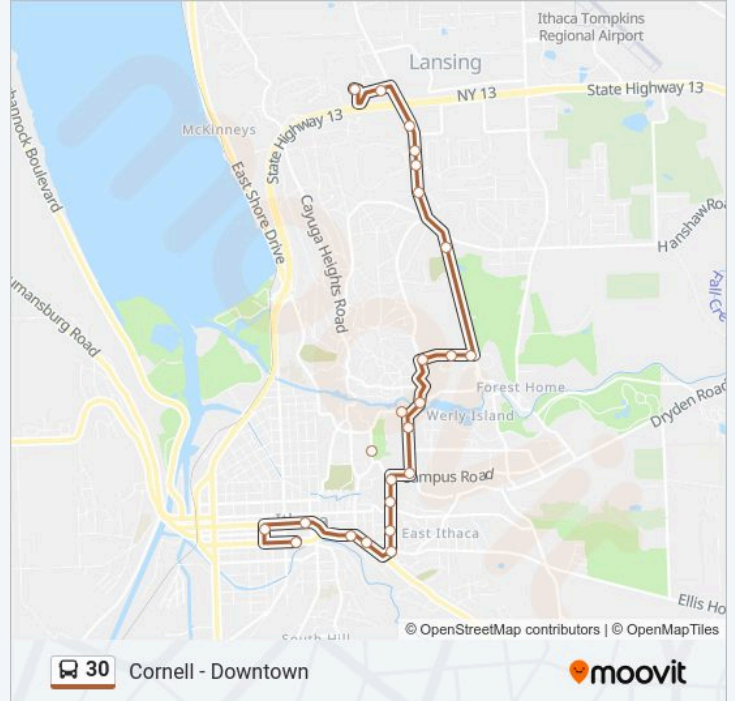

#### Direction: Cornell - Downtown

24 stops

[VIEW LINE SCHEDULE](#)

The Shops at Ithaca Mall  
Tops Supermarket (Lansing)  
Lansing West Apts  
Triphammer at Kendal  
Triphammer @ Winthrop  
Triphammer @ Spruce  
Pleasant Grove @ Hanshaw  
Jessup @ Pleasant Grove  
Robert Purcell Community Center  
Jessup @ Triphammer  
Risley Hall - Shelter  
Milstein Hall  
Goldwin Smith Hall  
Baker Flagpole  
Sage Hall  
Anabel Taylor Hall  
Schwartz Performing Arts Center  
College @ Cook  
College @ Mitchell  
State/Mlk @ Quarry  
State/Mlk @ Stewart

#### 30 bus Info

**Direction:** Cornell - Downtown

**Stops:** 24

**Trip Duration:** 22 min

**Line Summary:**

Ithaca Commons - Seneca St

Albany at Salvation Army

Ithaca Commons - Green St

**Direction: Cornell - Mall Via Pleasant Grove**

28 stops

[VIEW LINE SCHEDULE](#)

Ithaca Commons - Seneca St

Albany at Salvation Army

Ithaca Commons - Green St

State/Mlk @ Stewart

State/Mlk @ Quarry

**30 bus Info**

**Direction:** Cornell - Mall Via Pleasant Grove

**Stops:** 28

**Trip Duration:** 42 min

**Line Summary:**

Trihammer @ Texas

Trihammer @ Winthrop

Trihammer at Kendal