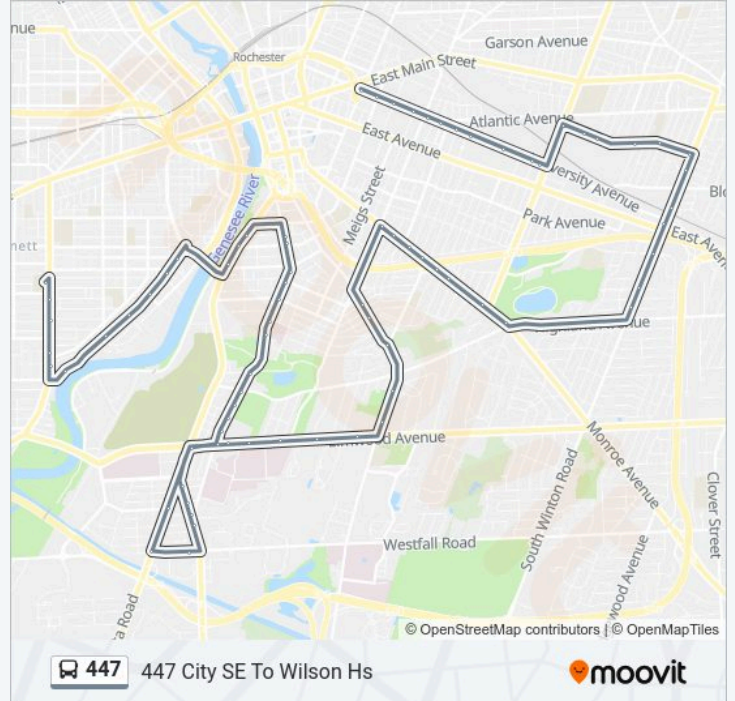

Direction: 447 City SE To Wilson Hs

Stops: 76

Trip Duration: 56 min

Line Summary:

Winton & Nunda

Winton & San Gabriel

Monroe & Highland

Monroe & Werner

Clinton & Field

Clinton & Spier

Clinton & Suburban

Elmwood & 1580 Elmwood

Elmwood & Lilac

Elmwood & Azalea

Elmwood & Al Sigi Ctr

Elmwood & 1000 Elmwood

Elmwood & South

Mt Hope & Lattimore

Mt Hope & Westmoreland

Westfall & E Henrietta

E Henrietta & South

E Henrietta & Brighton Park

E Henrietta & Boothe

E Henrietta & Rosemount

Mt Hope & Elmwood

South & Langslow

South & Stewart

South & Wall

South & Highland

South & Reservoir

South & Bellevue

South & Rockingham