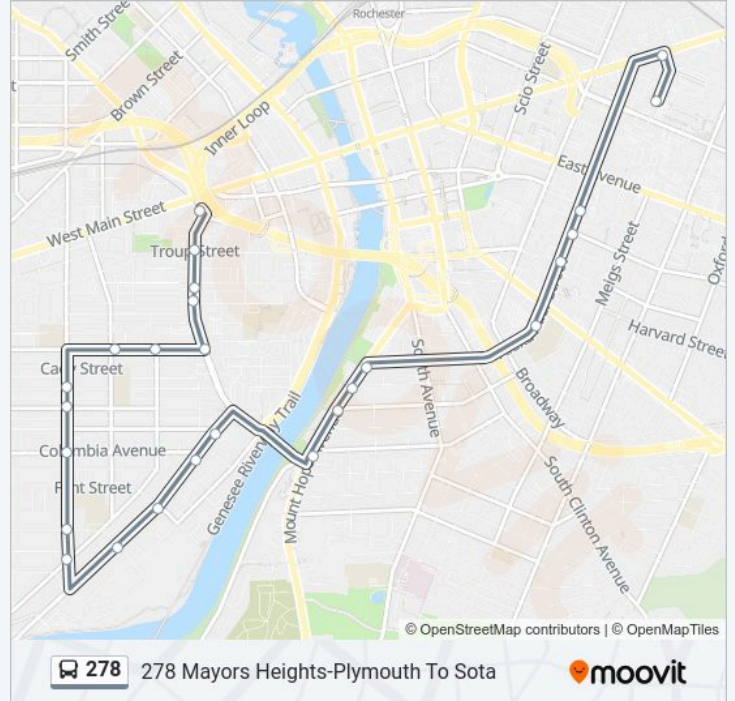

### Direction: 278 Mayors Heights-Plymouth To Sota

26 stops

[VIEW LINE SCHEDULE](#)

- Ford & Main
- Ford & Troup
- Ford & Atkinson
- Ford & Adams
- Ford & Samuel Mccree
- Samuel Mccree & Seward
- Samuel Mccree & Reynolds
- Jefferson & Champlain
- Jefferson & Frost
- Jefferson & Columbia
- Jefferson & Magnolia
- Jefferson & Seward
- Plymouth & Magnolia
- Plymouth & Flint
- Plymouth & Ethel
- Plymouth & Edith
- Mt Hope & Gregory
- Mt Hope & Averill
- Mt Hope & Hamilton
- Mt Hope & Alexander
- Monroe High School

### 278 bus Info

**Direction:** 278 Mayors Heights-Plymouth To Sota

**Stops:** 26

**Trip Duration:** 33 min

**Line Summary:**

Alexander & Opp 237 Alexander

Alexander & Park

Alexander & Gardiner

Main & Prince

School Of the Arts

**Direction: 278 Sota To Mayors Heights-Plymouth**

24 stops

[VIEW LINE SCHEDULE](#)

School Of the Arts

Alexander & Gardiner

Mt Hope & Hamilton

**278 bus Info**

**Direction:** 278 Sota To Mayors Heights-Plymouth

**Stops:** 24

**Trip Duration:** 33 min

**Line Summary:**

Samuel Mccree & Olean

Ford & Adams

Ford & Atkinson