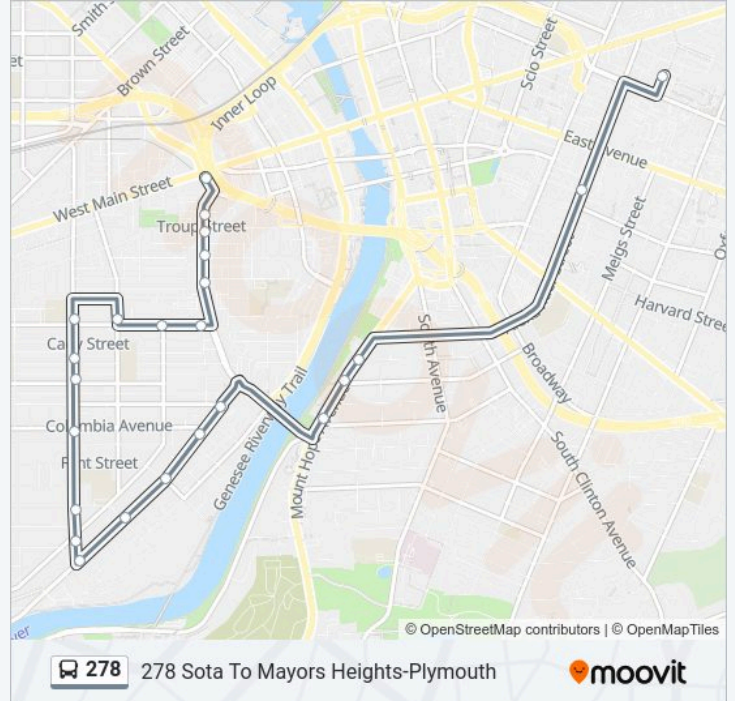

Main & Prince

School Of the Arts

**Direction: 278 Sota To Mayors Heights-Plymouth**

24 stops

[VIEW LINE SCHEDULE](#)

School Of the Arts

Alexander & Gardiner

Mt Hope & Hamilton

278 Sota To Mayors Heights-Plymouth Route

Timetable:

Sunday	Not Operational
Monday	3:40 PM
Tuesday	3:40 PM
Wednesday	Not Operational
Thursday	Not Operational
Friday	Not Operational
Saturday	Not Operational

**278 bus Info**

**Direction:** 278 Sota To Mayors Heights-Plymouth

**Stops:** 24

**Trip Duration:** 33 min

**Line Summary:**

Samuel Mccree & Olean

Ford & Adams

Ford & Atkinson

Ford & Troup

Ford & Favor

Ford & Main

278 bus time schedules and route maps are available in an offline PDF at [moovitapp.com](https://moovitapp.com). Use the Moovit App to see live bus times, train schedule or subway schedule, and step-by-step directions for all public transit in Buffalo.