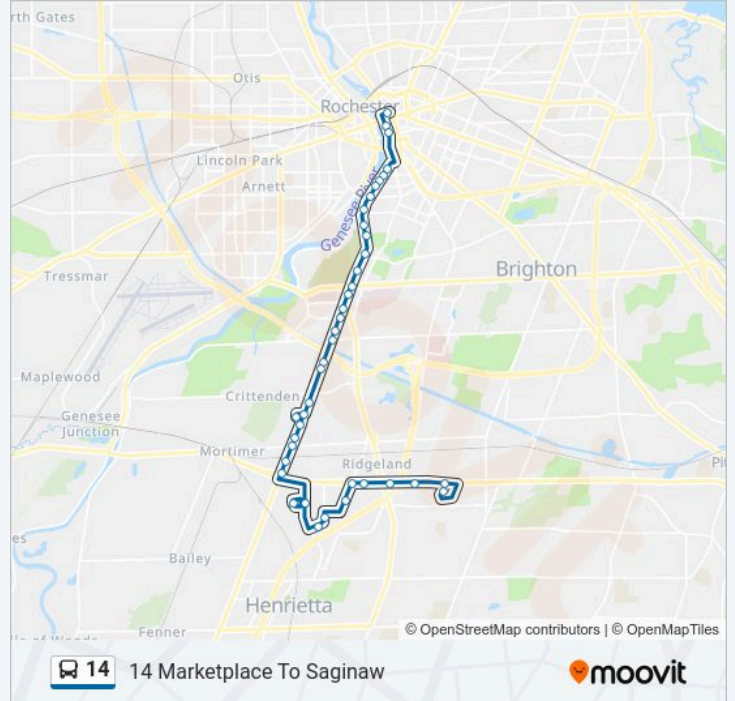

W Henrietta & Arc Of Monroe

W Henrietta & Centre

W Henrietta & Brighton Henrietta Tl

W Henrietta & 3093 W Henrietta

W Henrietta & Jefferson

Hylan Drive Connection Hub (Mall)

Marketplace Mall/Urmc Ortho

Marketplace Dr. & Opp Pepboys

Marketplace Dr & Walmart Henrietta

Clay & T-Mobil

Clay & Jefferson

Jefferson & Opp Regional Market

Jefferson & E Henrietta

Jefferson & Frontier Plaza

Jefferson & Saginaw Plaza

Saginaw Dr.

14 14 Marketplace To Saginaw

Direction: 14 Marketplace To Transit Center

39 stops

[VIEW LINE SCHEDULE](#)

Saginaw Dr.

Jefferson & Opp Post Office

Jefferson & Ridgeland

Jefferson & E Henrietta

Direction: 14 Marketplace To Transit Center

Stops: 39

Trip Duration: 42 min

Line Summary:

Marketplace Mall/Urmc Ortho

Hylan Drive Connection Hub (Wegmans)

W Henrietta & 3150 W Henrietta (Texas Roadhouse)

W Henrietta & Brighton Henrietta Tl