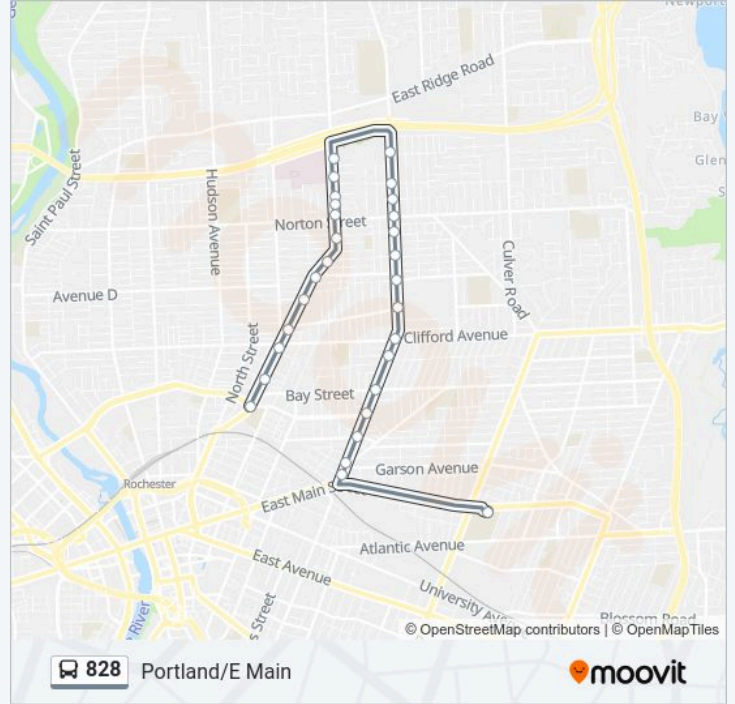

29 stops

[VIEW LINE SCHEDULE](#)

Portland & Central Park

Portland & Irondequoit

Portland & Clifford

Portland & Fernwood

Portland & Willite

Portland & Randolph

828 bus Info

Direction: 828 Portland-N Goodman To East Hs

Stops: 29

Trip Duration: 23 min

Line Summary:

- Goodman & Perkins
- Goodman & Northland
- Goodman & Fernwood Ave
- Goodman & Clifford
- Goodman & Keller
- Goodman & Bay
- Goodman & Central Park
- Goodman & Pennsylvania
- Goodman & Garson
- Goodman & Hayward
- East High Main Loop