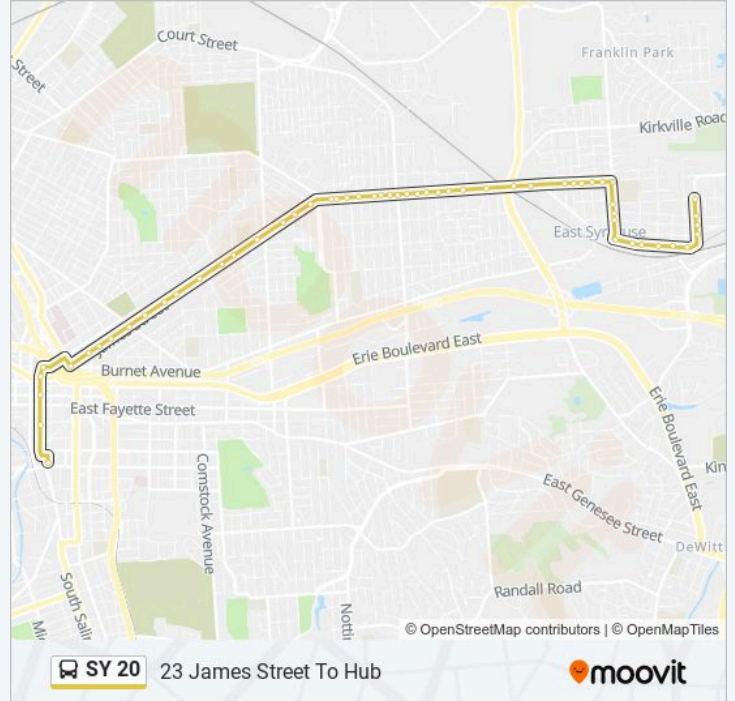

SY 20 bus Info

Direction: 23 James Street To Hub

Stops: 56

Trip Duration: 37 min

Line Summary:

- James St & Highland Ave
- James St & Roby Ave
- James St & Colfax Ave
- James St & Schoeder St
- James St & Wegmans Plaza
- James St & Thompson Rd
- James St & Clover Ridge Dr
- James St & E Milford Dr
- James St & Walter Dr
- James St & Lamson St
- James St & Lynwood Ave
- James St & Homecroft Rd
- James St & Rigi Ave
- James St & N Midler Ave
- James St & N Edwards Ave
- James St & N Collingwood Ave
- James St & Ashdale Ave
- James St & Lillian Ave
- James St & Marlborough Rd
- James St & North Ave
- James St & Hickok Ave
- James St & Mildred Ave
- James St & Peck Ave
- James St & Rugby Rd
- James St & Hampton Rd
- James St & Durston Ave
- James St & Sedgwick Dr
- James St & Dewitt St
- James St & Oak St
- James St & Bryant And Stratton College
- James St & Highland St
- James St & Lodi St