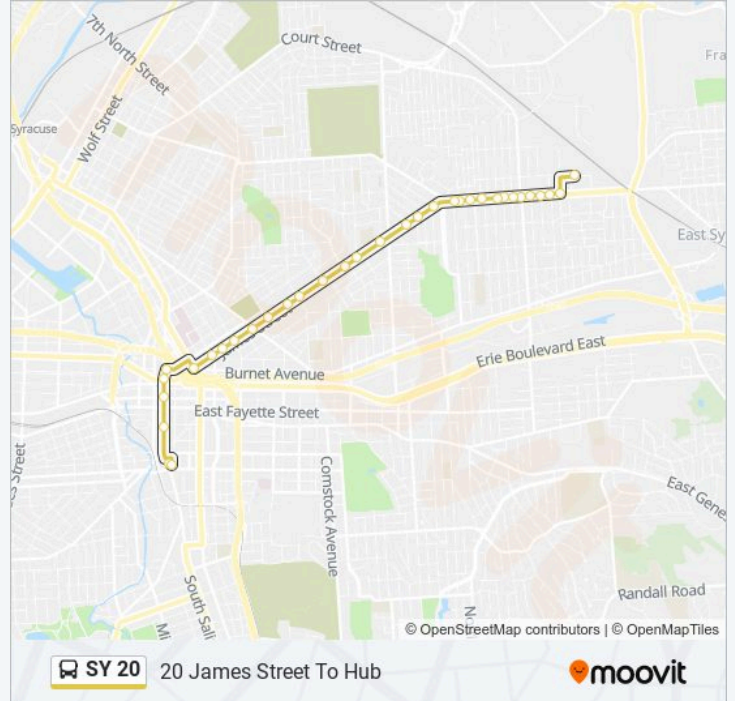

James St & Hickok Ave

James St & Mildred Ave

James St & Peck Ave

James St & Rugby Rd

James St & Hampton Rd

James St & Durston Ave

James St & Sedgwick Dr

James St & Dewitt St

James St & Oak St

James St & Bryant And Stratton College

James St & Highland St

James St & Lodi St

James St & Catherine St

James St & N McBride St

James St & N Townsend St

James St & N State St

E Willow St & N Salina St

N Salina St & W Genesee St

S Salina St & Washington St

S Salina St & W Jefferson St

B17

Direction: 21 James - Sunnycrest

53 stops

[VIEW LINE SCHEDULE](#)

B12

S Salina St & Jefferson St

S Salina St & Water St (Mid-Block)

James St & N Warren St

James St & N State St

James St & N Townsend St

James St & N McBride St

James St & Catherine St

SY 20 bus Time Schedule

21 James - Sunnycrest Route Timetable:

Sunday	Not Operational
Monday	5:40 AM - 7:20 AM
Tuesday	5:40 AM - 7:20 AM
Wednesday	5:40 AM - 7:20 AM
Thursday	5:40 AM - 7:20 AM
Friday	5:40 AM - 7:20 AM
Saturday	Not Operational

SY 20 bus Info