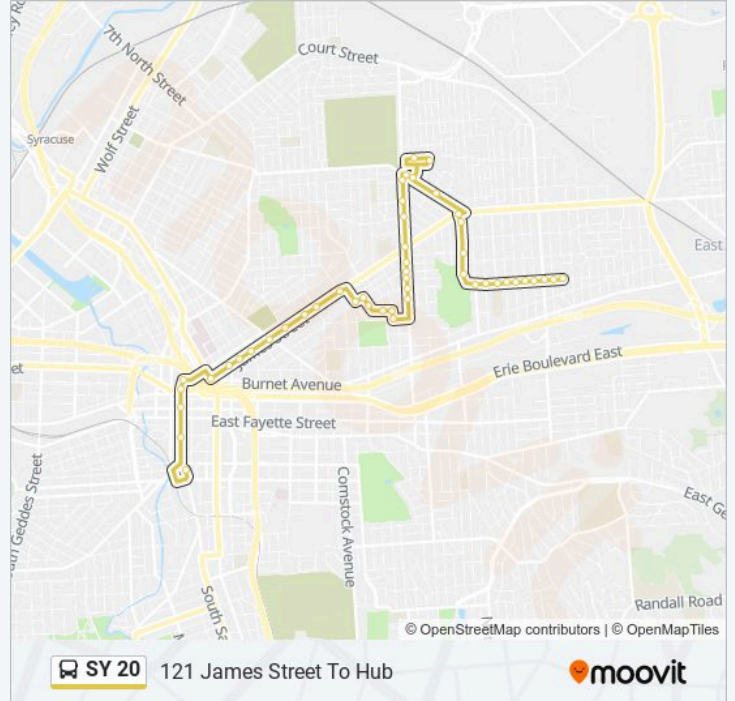

Use the Moovit App to find the closest SY 20 bus station near you and find out when is the next SY 20 bus arriving.

Direction: 121 James Street To Hub

48 stops

[VIEW LINE SCHEDULE](#)

- Sunnycrest Rd & Champlain Dr
- Sunnycrest Rd & Nichols Ave
- Sunnycrest Rd & S Midler Ave
- Sunnycrest Rd & S Edwards Ave
- Sunnycrest Rd & S Collingwood Ave
- Sunnycrest Rd & Hillsdale Ave
- Sunnycrest Rd & Woodbine Ave
- Sunnycrest Rd & Forest Hill Dr
- Sunnycrest Rd & Stafford Ave
- Sunnycrest Rd & Hickok Ave
- Shotwell Park & 261 Shotwell Park
- Shotwell Park & Melrose Ave
- Shotwell Park & 139 Shotwell Park
- Shotwell Park & James St
- Grant Blvd & Village Dr
- Shop City
- Shop City Rite Aid
- Grant Ter & Grant Blvd
- Grant Blvd & Teall Ave

SY 20 bus Info

Direction: 121 James Street To Hub

Stops: 48

Trip Duration: 40 min

Line Summary:

Teall Ave & Fordham Rd

Teall Ave & Gray Ave

Teall Ave & Rugby Rd

James St & Lodi St

James St & Catherine St

James St & N McBride St

James St & N Townsend St

James St & N State St

E Willow St & N Salina St

N Salina St & W Genesee St

S Salina St & Washington St

S Salina St & W Jefferson St

B12

Direction: 121 James-Sunnycrest Ext

55 stops

[VIEW LINE SCHEDULE](#)

SY 20 bus Time Schedule

121 James-Sunnycrest Ext Route Timetable:

Sunday