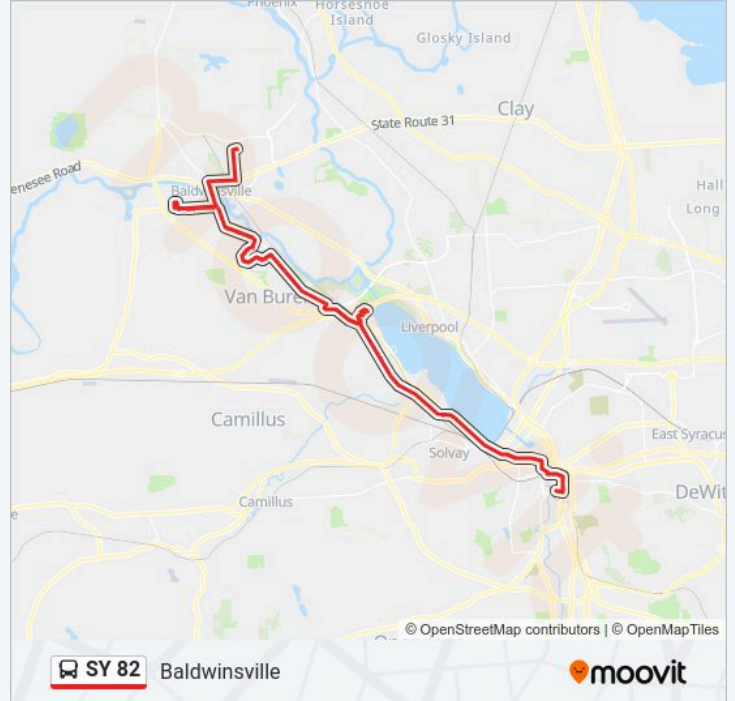

New York State Fair (Across From Gate 2)

State Fair Blvd & Best Western

State Fair Blvd & Smelkoff Dr

State Fair Blvd & Snowbirds Dr

State Fair Blvd & Regatta Row

State Fair Blvd & Maestri Dr S

State Fair Blvd & Pleasant Beach Rd

SY 82 bus Info

Direction: 82 Baldwinsville

Stops: 93

Trip Duration: 53 min

Line Summary:

State Fair Blvd & Osceola Rd
State Fair Blvd & Beach Rd
State Fair Blvd & Sharon Rd
State Fair Blvd & Lakewood Pines Trl
State Fair Blvd & Lakeside Rd
Van Vleck Rd & Dwight Park Dr
Dwight Park
Dwight Park
Dwight Park
Dwight Park
Dwight Pk Circle & Dwight Pk Dr
Dwight Park Rd & Van Vleck Rd
State Fair Blvd & Farrell Rd
State Fair Blvd & Mann Dr
State Fair Blvd & Primrose Path
State Fair Blvd & Evans Dr
State Fair Blvd & Jones Rd
State Fair Blvd & Henderson Blvd
State Fair Blvd & Van Ness Rd
State Fair Blvd & Obrien Rd
State Fair Blvd & Village Blvd S
Idlewood Blvd & Cedarwood Blvd
Idlewood Blvd & Birchwood Blvd
Idlewood Blvd & Cheerwood Dr
Idlewood Blvd & Finwood Dr
Idlewood Blvd & Timwood Dr
Delwood Dr & Idlewood Blvd
Delwood Dr & Village Blvd S
562-577 Village Blvd N
530-545 Village Blvd N
Village Blvd N & Idlewood Blvd
402-433 Village Blvd N

Village Blvd & Cedarwood Dr

Village Blvd N & Christopher Dr

Village Blvd N & Higgens Dr

Maple Rd & Seneca Beach Rd

Maple Rd & Morgan Rd

7700 Maple Rd

Syracuse St & Van Buren Rd

Syracuse St & Nobles Plaza

Syracuse St & Mildred Ave

Syracuse St & Downer St

Downer St & Syracuse St

36 Downer St

Downer St & Canton St

Downer St & Seneca St

Downer St & Mcharrie St

Downer St & Division St