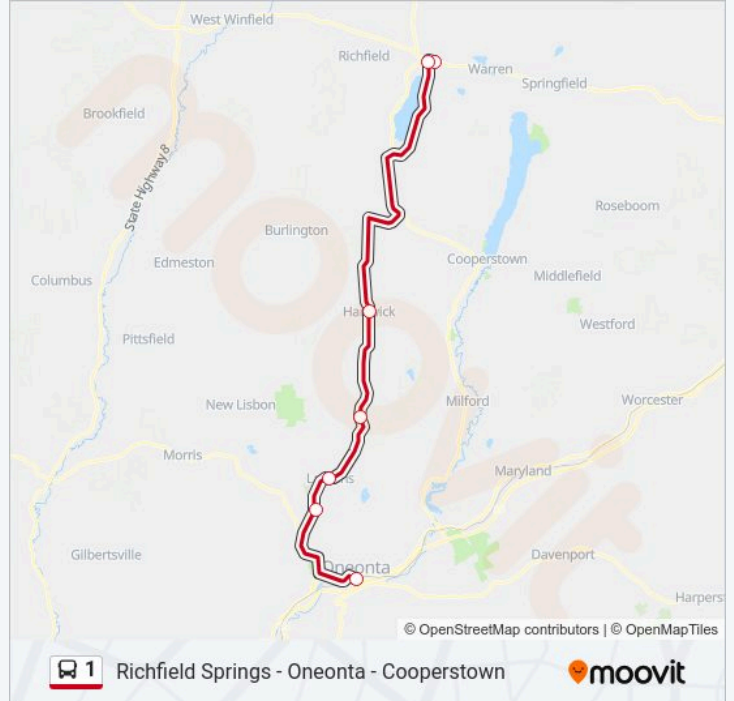

Pizzeria - Laurens

Valley Stream Trailer Park - Laurens

Opt Terminal - Oneonta

**1 bus Time Schedule**

Oneonta Route Timetable:

Sunday	Not Operational
Monday	6:00 AM
Tuesday	6:00 AM
Wednesday	6:00 AM
Thursday	6:00 AM
Friday	6:00 AM
Saturday	Not Operational

**1 bus Info**

**Direction:** Oneonta

**Stops:** 7

**Trip Duration:** 65 min

**Line Summary:**

**Direction: Oneonta**

10 stops

[VIEW LINE SCHEDULE](#)