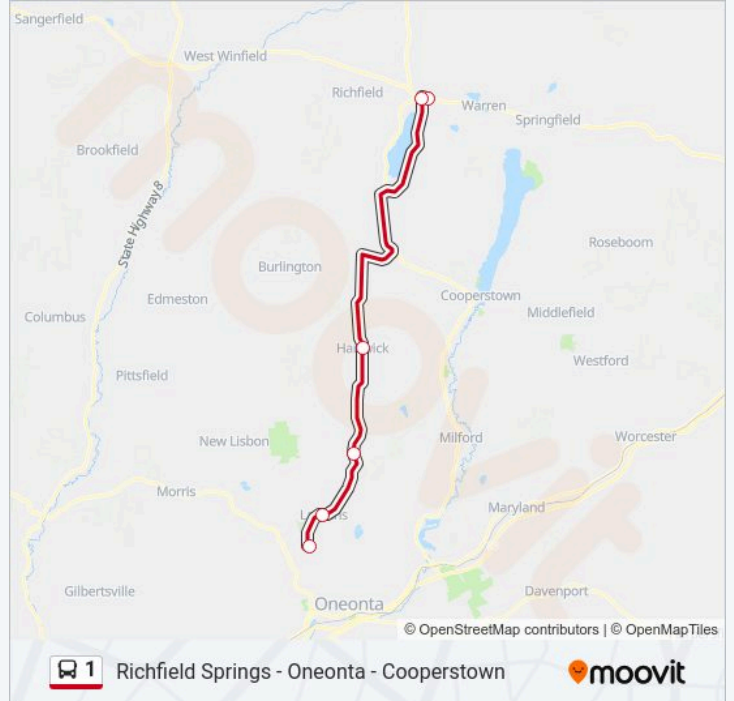

### 1 bus Info

**Direction:** Cooperstown

**Stops:** 11

**Trip Duration:** 59 min

**Line Summary:**

**Direction: Laurens**

6 stops

[VIEW LINE SCHEDULE](#)

Sunday	Not Operational
Monday	12:00 PM
Tuesday	12:00 PM
Wednesday	12:00 PM
Thursday	12:00 PM
Friday	12:00 PM
Saturday	Not Operational

**1 bus Info**

**Direction:** Laurens

**Stops:** 6

**Trip Duration:** 45 min

**Line Summary:**

**Direction: Oneonta**

7 stops

[VIEW LINE SCHEDULE](#)

Nbt Bank - Richfield (Hxzx)

NY Pizzeria - Richfield Springs

Rt 205/Rt 11 - Hartwick

Post Office - Mount Vision

**1 bus Info**

**Direction:** Oneonta

**Stops:** 7

**Trip Duration:** 65 min

**Line Summary:**

**Direction: Oneonta**

10 stops

[VIEW LINE SCHEDULE](#)