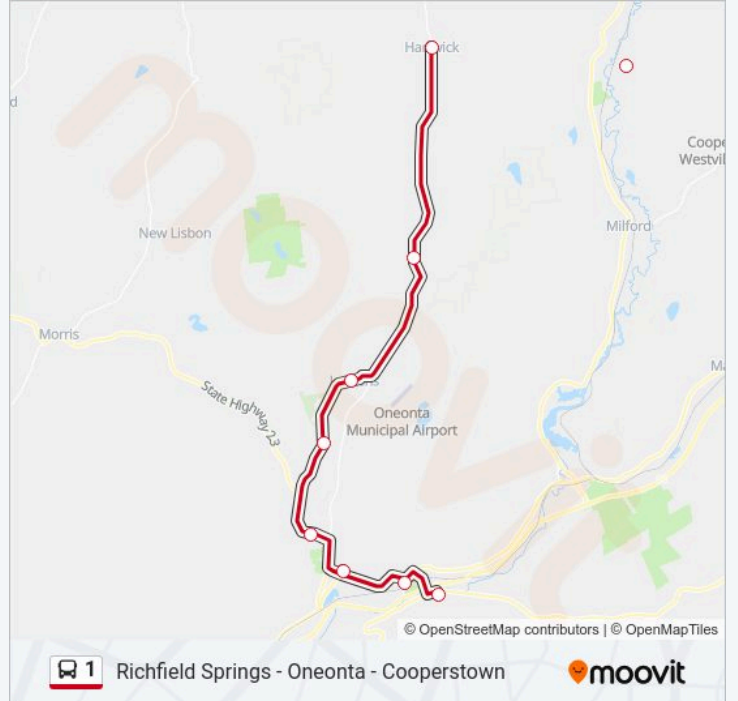

**1 bus Info**

**Direction:** Oneonta

**Stops:** 10

**Trip Duration:** 52 min

**Line Summary:**

**Direction: Richfield**

6 stops

[VIEW LINE SCHEDULE](#)