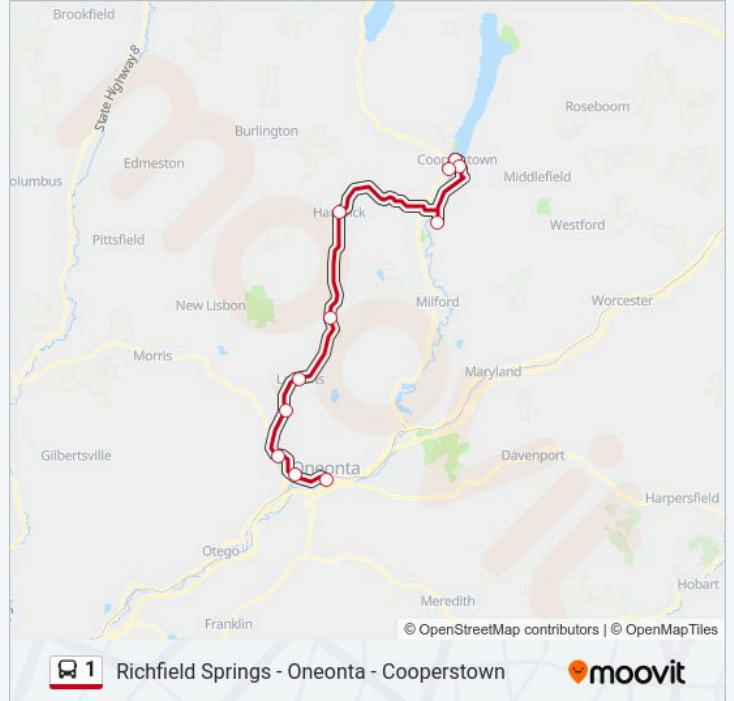

Use the Moovit App to find the closest 1 bus station near you and find out when is the next 1 bus arriving.

### Direction: Cooperstown

11 stops

[VIEW LINE SCHEDULE](#)

- Family Dollar - Oneonta
- Town Hall - West Oneonta
- Valley Stream Trailer Park - Laurens
- Pizzeria - Laurens
- Post Office - Mount Vision
- Rt 205/Rt 11 - Hartwick
- Meadows - Cooperstown
- Bassett Hospital - Cooperstown
- Fire Station - Cooperstown
- Price Chopper - Cooperstown
- Cooperstown Od

### 1 bus Info

**Direction:** Cooperstown

**Stops:** 11

**Trip Duration:** 59 min

**Line Summary:**

**Direction: Laurens**

6 stops

[VIEW LINE SCHEDULE](#)

**1 bus Info**

**Direction:** Oneonta

**Stops:** 7

**Trip Duration:** 65 min

**Line Summary:**

**Direction: Oneonta**

10 stops

[VIEW LINE SCHEDULE](#)