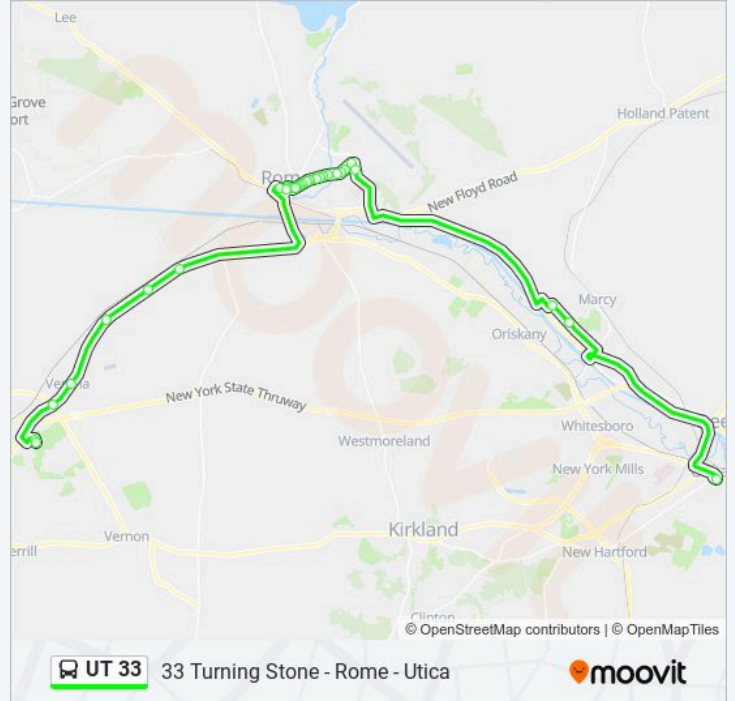

UT 33 bus Info

Direction: 33 Turning Stone - Rome - Utica

Stops: 31

Trip Duration: 50 min

Line Summary:

Floyd Ave & Parkway Dr

Floyd Ave & Leffingwell Ave

Mohawk Valley Community College Rome SW

Floyd Ave & Bell Rd S

Floyd Ave & Broadway

Floyd Ave & Hill Rd

Hill Rd & Avery Ln

Walmart Distribution Center

Marcy Correctional Facility

Utica Bay 10

Direction: 33 Utica - Rome - Turning Stone

27 stops

[VIEW LINE SCHEDULE](#)

Utica Bay 10

Marcy Correctional Facility

Walmart Distribution Center

Hill Rd & Ellsworth Rd

Floyd Ave & S Bell Rd

Mohawk Valley Community College Rome NE

UT 33 bus Info

Direction: 33 Utica - Rome - Turning Stone

Stops: 27

Trip Duration: 52 min

Line Summary:

Court St & George St

Liberty St & Washington St

N James St & Dominick St