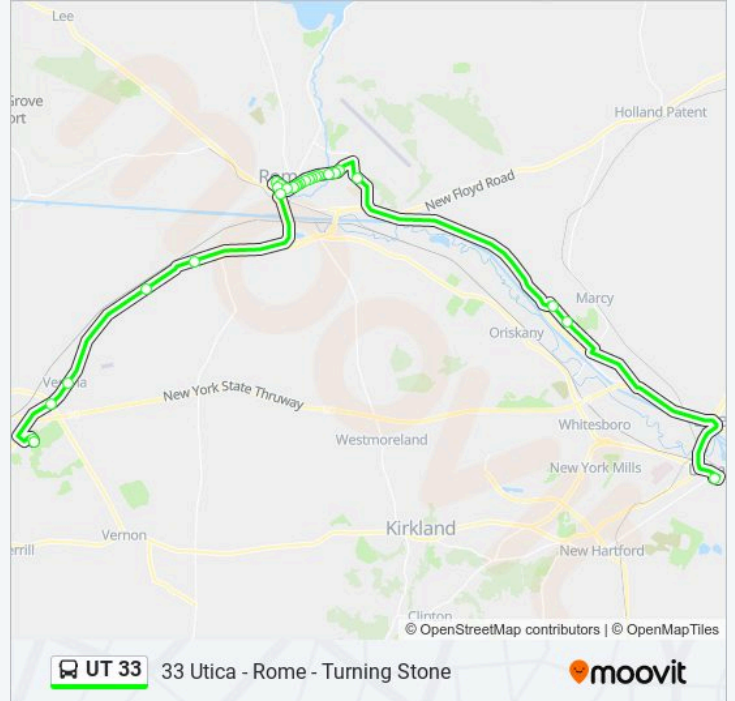

Floyd Ave & Bell Rd S

Floyd Ave & Broadway

Floyd Ave & Hill Rd

Hill Rd & Avery Ln

Walmart Distribution Center

Marcy Correctional Facility

Utica Bay 10

Direction: 33 Utica - Rome - Turning Stone

UT 33 bus Info

Direction: 33 Utica - Rome - Turning Stone

Stops: 27

Trip Duration: 52 min

Line Summary:

Court St & George St

Liberty St & Washington St

N James St & Dominick St

Route 365 & Hoag Rd

Route 365 & Greenway New London Rd

Route 365 & Spring Rd

Route 365 & Route 31

Turning Stone Employee Entrance

Turning Stone Resort Casino

UT 33 bus time schedules and route maps are available in an offline PDF at moovitapp.com. Use the Moovit App to see live bus times, train schedule or subway schedule, and step-by-step directions for all public transit in Buffalo.

© 2024 Moovit - All Rights Reserved