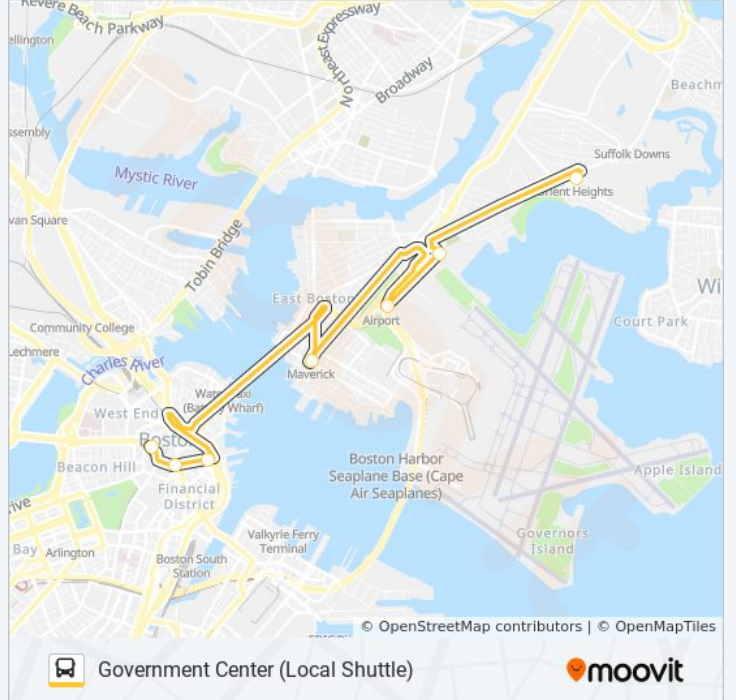

(1) Government Center (Local Shuttle): 12:11 AM - 11:58 PM (2) Orient Heights (Local Shuttle): 12:02 AM - 11:48 PM

Use the Moovit App to find the closest BLUE LINE SHUTTLE bus station near you and find out when is the next BLUE LINE SHUTTLE bus arriving.

Direction: Government Center (Local Shuttle)

7 stops

[VIEW LINE SCHEDULE](#)

Orient Heights

Wood Island

Airport

Maverick

Aquarium - State St Opp Mckinley Sq

State St @ Washington Mall - State St Sta

Government Center - Cambridge St @ Sudbury St

BLUE LINE SHUTTLE bus Time Schedule

Government Center (Local Shuttle) Route Timetable:

Sunday	Not Operational
Monday	8:58 PM - 11:58 PM
Tuesday	12:11 AM - 11:58 PM
Wednesday	12:11 AM - 11:58 PM
Thursday	12:11 AM - 11:58 PM
Friday	12:11 AM - 12:37 AM
Saturday	Not Operational

BLUE LINE SHUTTLE bus Info**Direction:** Government Center (Local Shuttle)**Stops:** 7**Trip Duration:** 32 min**Line Summary:**

Direction: Orient Heights (Local Shuttle)

5 stops

[VIEW LINE SCHEDULE](#)

Government Center - Cambridge St @ Sudbury St