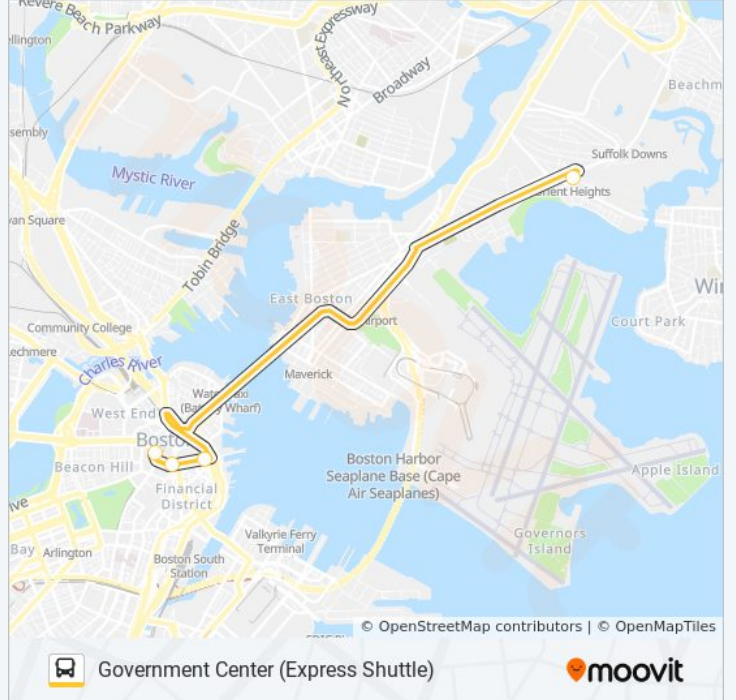

(1) Government Center (Express Shuttle): 12:11 AM - 11:58 PM (2) Orient Heights (Express Shuttle): 12:08 AM - 11:55 PM

Use the Moovit App to find the closest BLUE LINE SHUTTLE bus station near you and find out when is the next BLUE LINE SHUTTLE bus arriving.

Direction: Government Center (Express Shuttle)

4 stops

[VIEW LINE SCHEDULE](#)

Orient Heights

Aquarium - State St Opp Mckinley Sq

State St @ Washington Mall - State St Sta

Cambridge St @ Government Ctr Sta

BLUE LINE SHUTTLE bus Time Schedule

BLUE LINE SHUTTLE bus Info**Direction:** Government Center (Express Shuttle)**Stops:** 4**Trip Duration:** 19 min**Line Summary:**

Direction: Orient Heights (Express Shuttle)

2 stops

[VIEW LINE SCHEDULE](#)