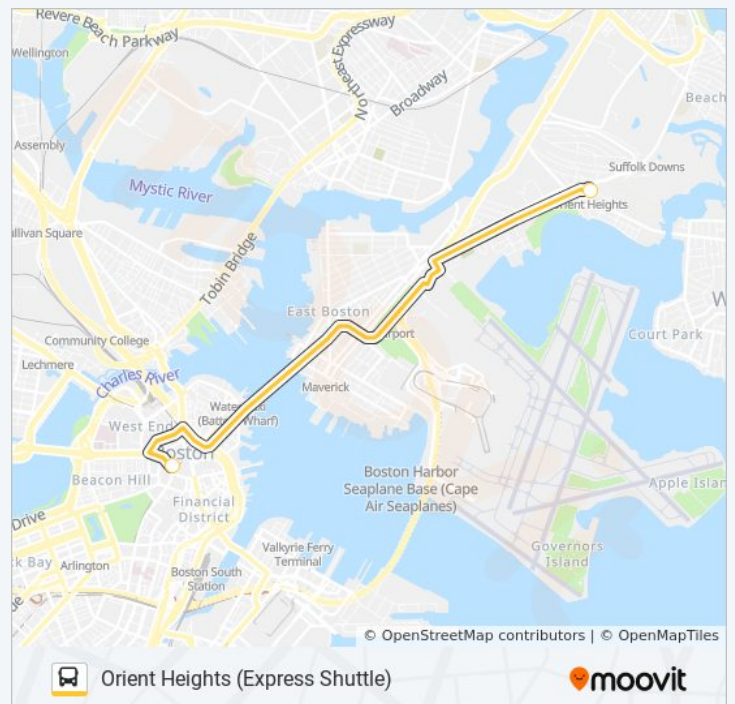

Direction: Government Center (Express Shuttle)

4 stops

[VIEW LINE SCHEDULE](#)

Orient Heights

Aquarium - State St Opp Mckinley Sq

State St @ Washington Mall - State St Sta

Cambridge St @ Government Ctr Sta

BLUE LINE SHUTTLE bus Time Schedule

BLUE LINE SHUTTLE bus Info**Direction:** Government Center (Express Shuttle)**Stops:** 4**Trip Duration:** 19 min**Line Summary:**

Direction: Orient Heights (Express Shuttle)

2 stops

[VIEW LINE SCHEDULE](#)

Cambridge St @ Government Ctr Sta

Orient Heights

BLUE LINE SHUTTLE bus Time Schedule

Orient Heights (Express Shuttle) Route Timetable:

Sunday	Not Operational
Monday	9:05 PM - 11:55 PM
Tuesday	12:08 AM - 11:55 PM
Wednesday	12:08 AM - 11:55 PM
Thursday	12:08 AM - 11:55 PM
Friday	Not Operational
Saturday	Not Operational

BLUE LINE SHUTTLE bus Info

Direction: Orient Heights (Express Shuttle)

Stops: 2

Trip Duration: 15 min

Line Summary:

BLUE LINE SHUTTLE bus time schedules and route maps are available in an offline PDF at moovitapp.com. Use the [Moovit App](#) to see live bus times, train schedule or subway schedule, and step-by-step directions for all public transit in Boston.