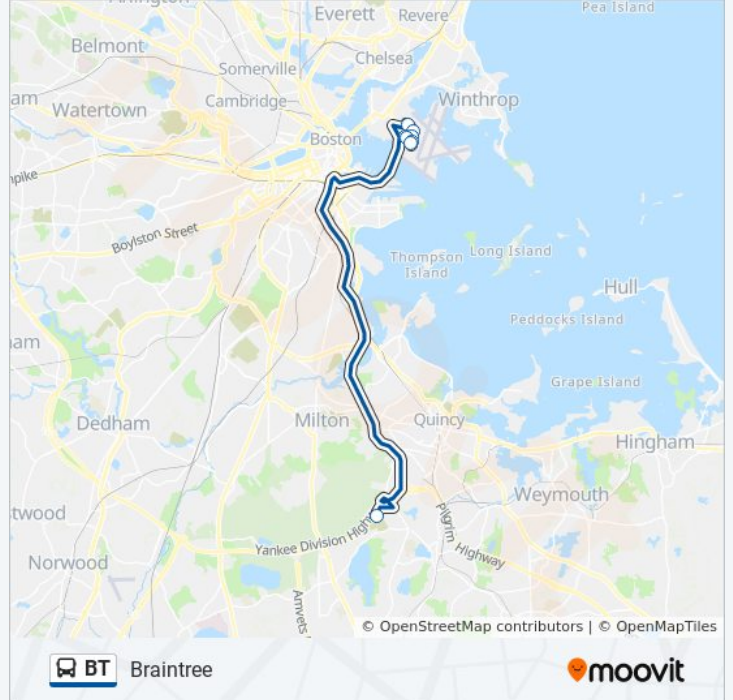

BT bus time schedules and route maps are available in an offline PDF at moovitapp.com. Use the [Moovit App](#) to see live bus times, train schedule or subway schedule, and step-by-step directions for all public transit in Boston.

[About Moovit](#) • [MaaS Solutions](#) • [Supported Countries](#) • [Mooviter Community](#)

© 2024 Moovit - All Rights Reserved

Check Live Arrival Times