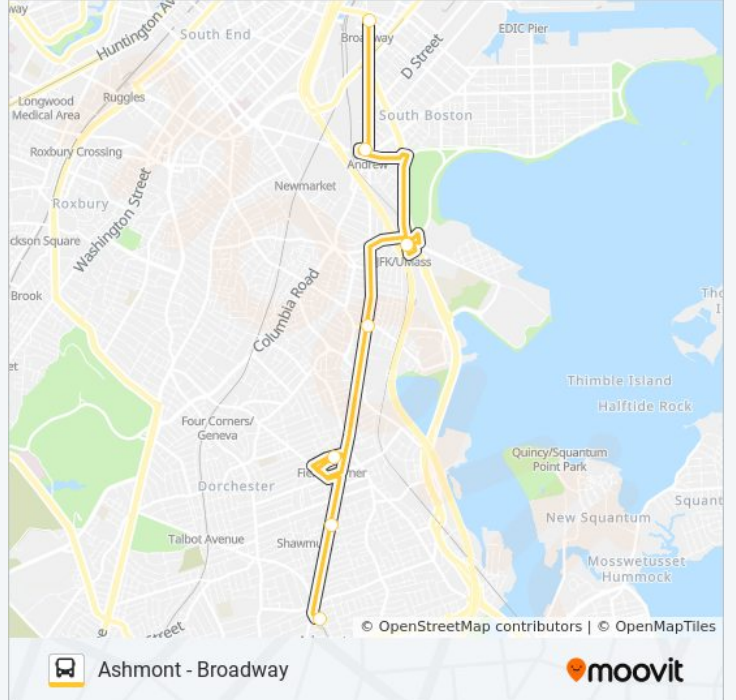

Direction: Ashmont (Shuttle)

7 stops

[VIEW LINE SCHEDULE](#)

Broadway Station - Red Line

Andrew - Dorchester Ave @ Dexter St

Jfk/Umass

Dorchester Ave @ Melvinside Ter

Dorchester Ave @ Fields Corner Station

RED LINE SHUTTLE bus Info**Direction:** Ashmont (Shuttle)**Stops:** 7**Trip Duration:** 37 min**Line Summary:**

Direction: Broadway (Shuttle)

7 stops

[VIEW LINE SCHEDULE](#)

Ashmont / Peabody Sq.

Dorchester Ave @ Centre St

Dorchester Ave @ Lincoln St - Fields Corner Sta

Savin Hill - Dorchester Ave @ Bay St

Jfk/Umass

Andrew

Broadway Station - Red Line

RED LINE SHUTTLE bus Time Schedule

Broadway (Shuttle) Route Timetable:

Sunday	12:00 AM - 11:54 PM
Monday	12:00 AM - 12:30 AM
Tuesday	Not Operational
Wednesday	Not Operational
Thursday	Not Operational
Friday	Not Operational
Saturday	5:20 AM - 11:56 PM

RED LINE SHUTTLE bus Info

Direction: Broadway (Shuttle)

Stops: 7

Trip Duration: 42 min

Line Summary:

RED LINE SHUTTLE bus time schedules and route maps are available in an offline PDF at moovitapp.com. Use the [Moovit App](#) to see live bus times, train schedule or subway schedule, and step-by-step directions for all public transit in Boston.