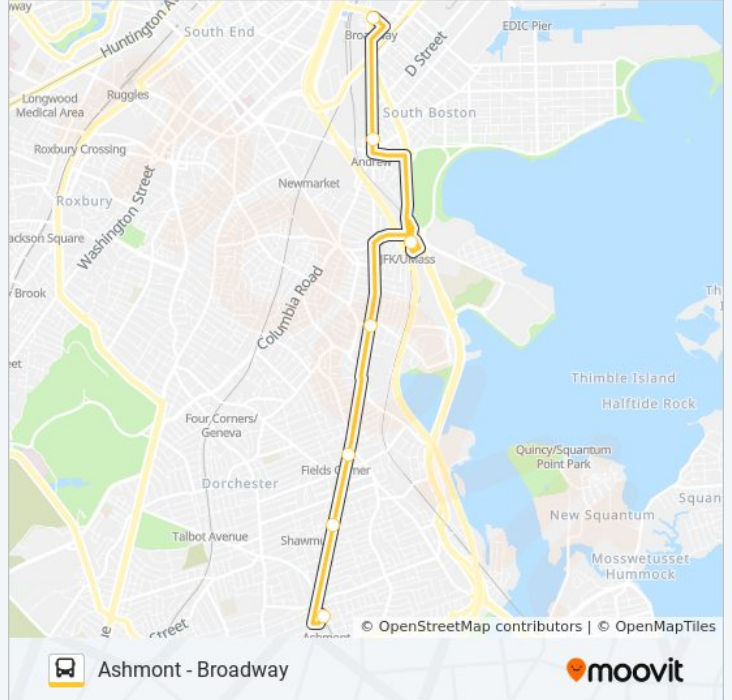

Direction: Ashmont (Shuttle)

7 stops

[VIEW LINE SCHEDULE](#)

Broadway Station - Red Line

Andrew - Dorchester Ave @ Dexter St

Jfk/Umass

Dorchester Ave @ Melvinside Ter

Dorchester Ave @ Fields Corner Station

Dorchester Ave @ Centre St

Ashmont / Peabody Sq.

RED LINE SHUTTLE bus Time Schedule

Ashmont (Shuttle) Route Timetable:

Sunday	12:00 AM - 11:54 PM
Monday	12:00 AM - 1:00 AM
Tuesday	Not Operational
Wednesday	Not Operational
Thursday	Not Operational
Friday	Not Operational
Saturday	5:53 AM - 11:56 PM

RED LINE SHUTTLE bus Info**Direction:** Ashmont (Shuttle)**Stops:** 7**Trip Duration:** 37 min**Line Summary:**

Direction: Broadway (Shuttle)

7 stops

[VIEW LINE SCHEDULE](#)

Ashmont / Peabody Sq.

Dorchester Ave @ Centre St

Dorchester Ave @ Lincoln St - Fields Corner Sta

Savin Hill - Dorchester Ave @ Bay St

Jfk/Umass

Andrew

Broadway Station - Red Line

RED LINE SHUTTLE bus Time Schedule

Broadway (Shuttle) Route Timetable:

Sunday	12:00 AM - 11:54 PM
Monday	12:00 AM - 12:30 AM
Tuesday	Not Operational
Wednesday	Not Operational
Thursday	Not Operational
Friday	Not Operational
Saturday	5:20 AM - 11:56 PM