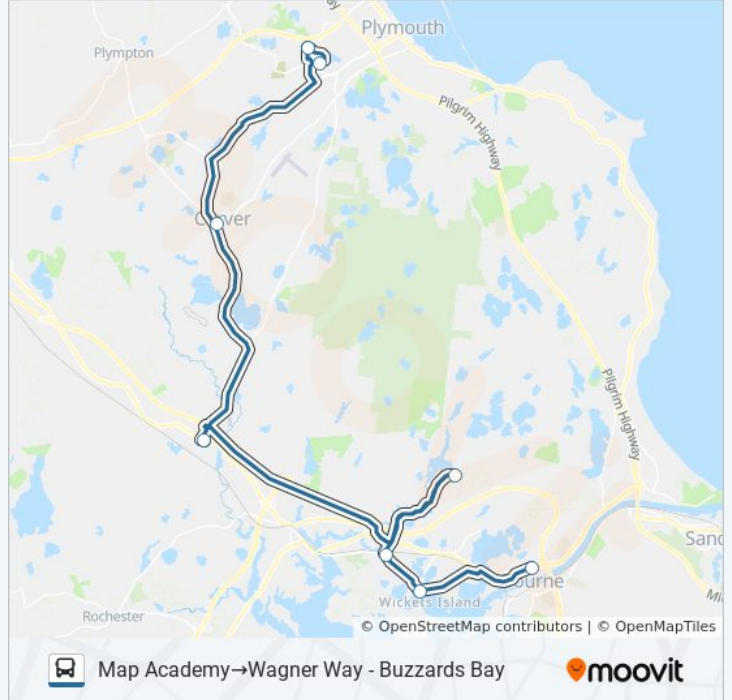

Direction: Map Academy→Wagner Way - Buzzards Bay

8 stops

[VIEW LINE SCHEDULE](#)

Map Academy

Walmart

Our Lady Of Lourdes

Court House (West Wareham)

7-Eleven (East Wareham)

Onset Ave & Depot St.

Onset Pier

Wagner Way - Buzzards Bay

WAREHAM PLYMOUTH CONNECTION bus Time Schedule

Map Academy→Wagner Way - Buzzards Bay Route
Timetable:

Sunday	Not Operational
Monday	3:00 PM
Tuesday	3:00 PM
Wednesday	3:00 PM
Thursday	3:00 PM
Friday	3:00 PM
Saturday	Not Operational

WAREHAM PLYMOUTH CONNECTION bus Info

Direction: Map Academy→Wagner Way - Buzzards Bay

Stops: 8

Trip Duration: 65 min

Line Summary:

**Direction: Wagner Way - Buzzards Bay
Bay→Walmart**

8 stops

[VIEW LINE SCHEDULE](#)

Wagner Way - Buzzards Bay

Onset Pier

Onset Ave & Depot St.

7-Eleven (East Wareham)

Court House (West Wareham)

Our Lady Of Lourdes

Map Academy

Walmart