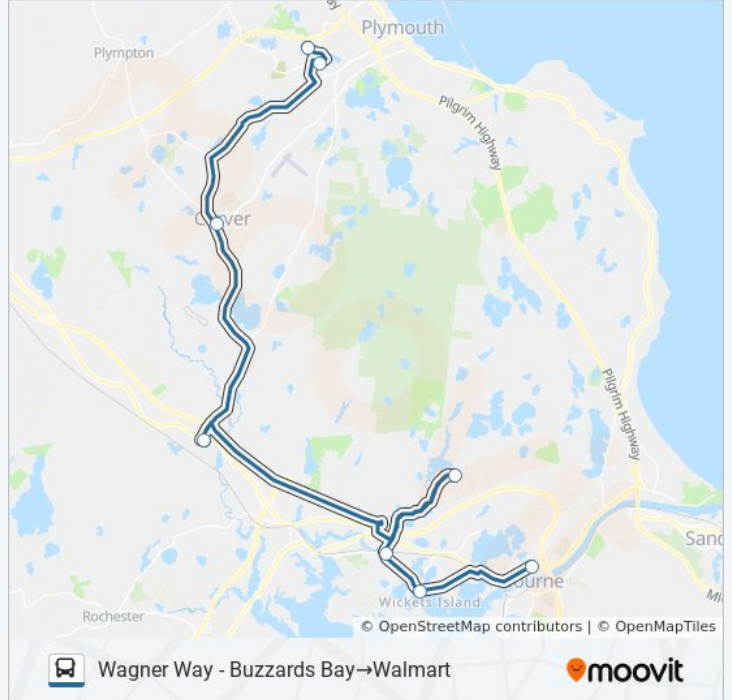

Direction: Map Academy→Wagner Way - Buzzards Bay

8 stops

[VIEW LINE SCHEDULE](#)

Map Academy

Walmart

Our Lady Of Lourdes

Court House (West Wareham)

7-Eleven (East Wareham)

Wagner Way - Buzzards Bay

Onset Pier

Onset Ave & Depot St.

7-Eleven (East Wareham)

Court House (West Wareham)

Our Lady Of Lourdes

Map Academy

Walmart

WAREHAM PLYMOUTH CONNECTION bus Time Schedule

Wagner Way - Buzzards Bay→Walmart Route
Timetable:

Sunday	Not Operational
Monday	7:20 AM
Tuesday	7:20 AM
Wednesday	7:20 AM
Thursday	7:20 AM
Friday	7:20 AM
Saturday	Not Operational

WAREHAM PLYMOUTH CONNECTION bus Info

Direction: Wagner Way - Buzzards Bay→Walmart

Stops: 8

Trip Duration: 40 min

Line Summary:

WAREHAM PLYMOUTH CONNECTION bus time schedules and route maps are available in an offline PDF at moovitapp.com. Use the [Moovit App](#) to see live bus times, train schedule or subway schedule, and step-by-step directions for all public transit in Boston.