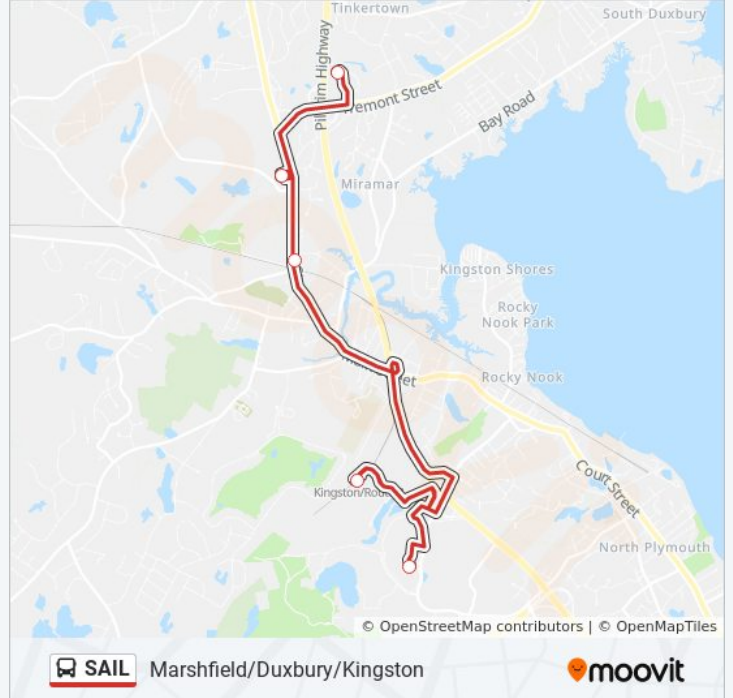

SAIL bus Info

Direction: Island Creek Village→Stop And Shop/Kohl's

Stops: 11

Trip Duration: 55 min

Line Summary:

Direction: Kingston Collection→Island Creek Village

5 stops

[VIEW LINE SCHEDULE](#)

Sunday	Not Operational
Monday	5:35 PM - 6:35 PM
Tuesday	5:35 PM - 6:35 PM
Wednesday	5:35 PM - 6:35 PM
Thursday	5:35 PM - 6:35 PM
Friday	5:35 PM - 6:35 PM
Saturday	Not Operational

SAIL bus Info

Direction: Kingston Collection→Island Creek Village

Stops: 5

Trip Duration: 22 min

Line Summary:

Direction: Kingston Collection→Stop And Shop/Kohl's

16 stops

[VIEW LINE SCHEDULE](#)

- Kingston Collection
- Kingston Train
- Tura's Pharmacy
- Kingsbury Plaza
- Island Creek Village
- Duxbury Housing Complex
- Halls Corner Foodie's
- Duxbury Library
- Millbrook Motors
- Marshfield Senior Center
- Beach Street Green Harbor General Store
- Brant Rock
- Winslow Apartments
- Webster Square
- Roche Bros.
- Stop And Shop/Kohl's

SAIL bus Info

Direction: Kingston Collection→Stop And Shop/Kohl's

Stops: 16

Trip Duration: 78 min

Line Summary:

**Direction: Stop And Shop/Kohl's→Kingston
Collection**

15 stops

[VIEW LINE SCHEDULE](#)