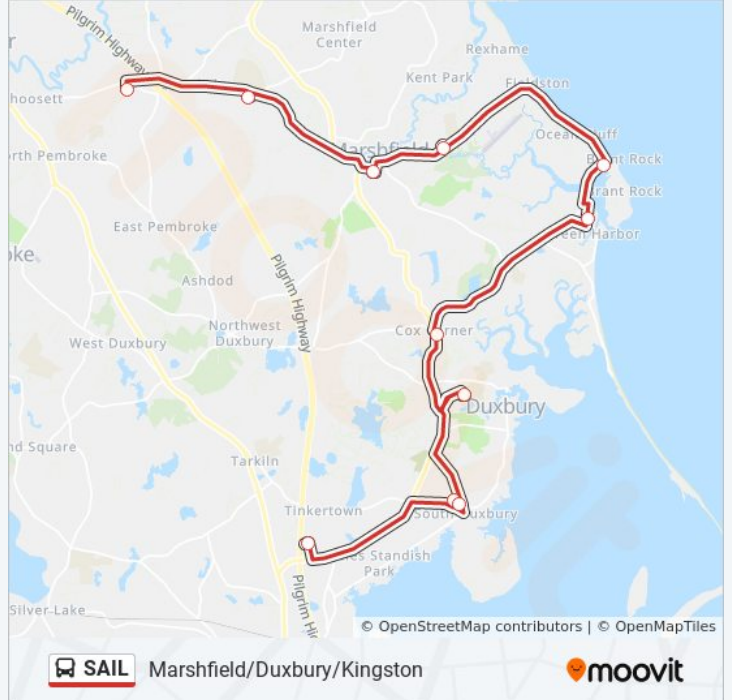

Roche Bros.

Stop And Shop/Kohl's

SAIL bus Time Schedule

Island Creek Village→Stop And Shop/Kohl's Route
Timetable:

Sunday	Not Operational
Monday	6:05 AM
Tuesday	6:05 AM
Wednesday	6:05 AM
Thursday	6:05 AM
Friday	6:05 AM
Saturday	Not Operational

SAIL bus Info

Direction: Island Creek Village→Stop And Shop/Kohl's

Stops: 11

Trip Duration: 55 min

Line Summary:

Direction: Kingston Collection→Island Creek Village

5 stops

[VIEW LINE SCHEDULE](#)

Stops: 5

Trip Duration: 22 min

Line Summary:

Direction: Kingston Collection→Stop And Shop/Kohl's

16 stops

[VIEW LINE SCHEDULE](#)

- Kingston Collection
- Kingston Train
- Tura's Pharmacy
- Kingsbury Plaza
- Island Creek Village
- Duxbury Housing Complex
- Halls Corner Foodie's
- Duxbury Library
- Millbrook Motors
- Marshfield Senior Center
- Beach Street Green Harbor General Store
- Brant Rock
- Winslow Apartments
- Webster Square
- Roche Bros.
- Stop And Shop/Kohl's

SAIL bus Info

Direction: Webster Square→Kingston Collection

Stops: 11

Trip Duration: 60 min

Line Summary:

SAIL bus time schedules and route maps are available in an offline PDF at moovitapp.com. Use the [Moovit App](#) to see live bus times, train schedule or subway schedule, and step-by-step directions for all public transit in Boston.