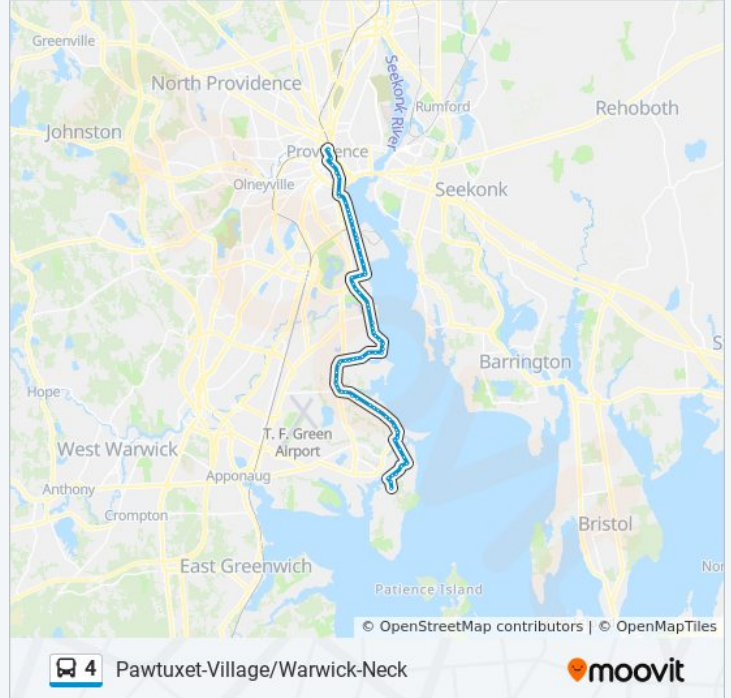

Allens After Pleasure

Allens Between Bay And O'Connell

Hospital District (Northbound)

Eddy & South

Dyer After Ship

Dorrance Before Pine

Kennedy Plaza (Stop G)

Park Row West (Drop-Off Only)

Direction: Warwick Neck

73 stops

[VIEW LINE SCHEDULE](#)

Providence Station (Park Row W Before Exchange)

Kennedy Plaza (Stop C)

Dorrance Before Pine

Dyer Before Ship

Eddy & South

Broad After Rhodes

Pawtuxet Bridge (Broad Opposite Sheldon)

Narragansett After East View

Narragansett Before Bayside

Narragansett Before Manchester

Narragansett Before Cononchet

Narragansett After Naushon

Narragansett Before Bentley

Narragansett Opposite Kendall

Narragansett Opposite Thor

Narragansett Before Creed

Narragansett Before Warwick

Warwick Before Scranton

1309 Warwick

Warwick Opposite Manor
Warwick After Squantum
Warwick Before Airport Rd
Warwick & West Shore (At 27 W Shore)
W Shore After Moore
W Shore After Delwood
W Shore After Glenwood
W Shore Opposite Circuit
W Shore Before Linbrook
W Shore Opposite Cambridge
W Shore Opposite Royal
Conimicut (W Shore After Jennison)
W Shore Opposite Woodbury
W Shore Before Winter
W Shore Opposite Stokes
W Shore Before Morris
W Shore Opposite Economy
W Shore After Damon
Tidewater Before Webb
Tidewater Before Clara
Tidewater Before Longmeadow
Longmeadow Before Draper
375 Samuel Gorton
Samuel Gorton Before Fairhaven
Samuel Gorton at Marina
Warwick Neck After Capen
Warwick Neck & Barton