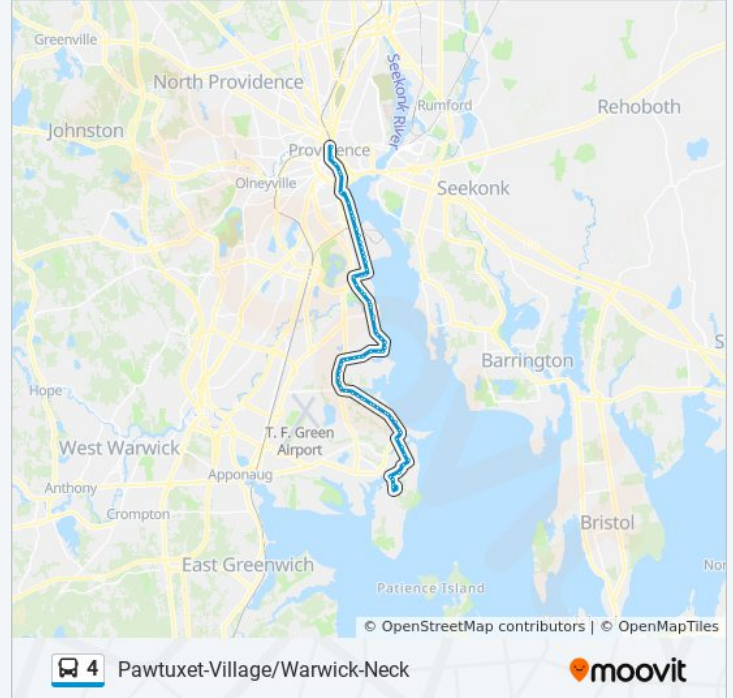

Broad Before Berwick

Broad Opposite Alhambra

Broad After Shaw

Norwood & Broad (After Broad)

Norwood Before Pawtuxet

90 Norwood

Narragansett After Grand

Narragansett Before Narragansett St

Narragansett After Harborside

Narragansett Before Washington

Allens Between California And Ohio

Allens After Carolina

Ernest & Allens (Opposite Ellenfield)

642 Allens

Allens at I-95 North (On-Ramp)

Allens Before Lehigh

Allens After Pleasure

Allens Between Bay And O'Connell

Hospital District (Northbound)

Eddy & South

Dyer After Ship

Dorrance Before Pine

Kennedy Plaza (Stop G)

Park Row West (Drop-Off Only)

Direction: Warwick Neck

73 stops

[VIEW LINE SCHEDULE](#)

Providence Station (Park Row W Before Exchange)

Kennedy Plaza (Stop C)

Dorrance Before Pine

Dyer Before Ship

Eddy & South