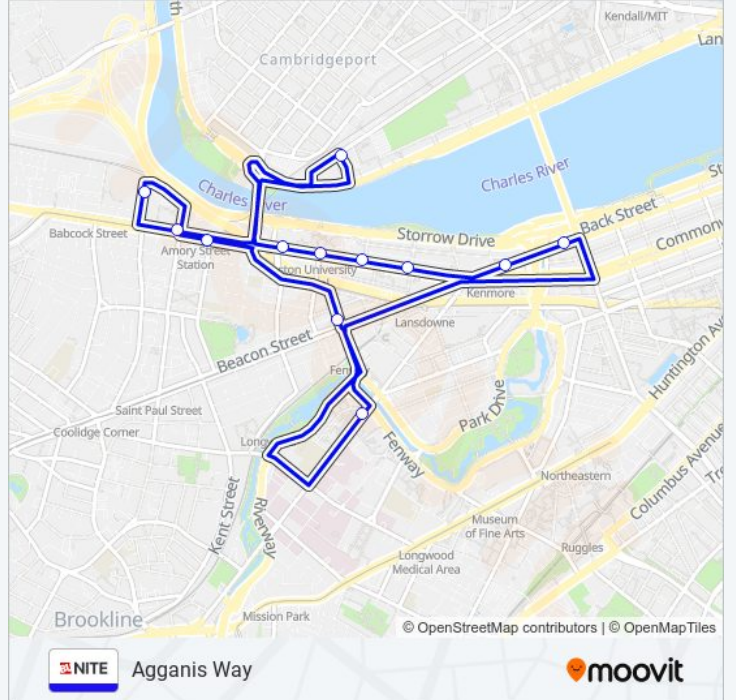

## Agganis Way

[Get The App](#)

The NITE bus line Agganis Way has one route. For regular weekdays, their operation hours are:

(1) Agganis Way: 12:05 AM - 11:50 PM

Use the Moovit App to find the closest NITE bus station near you and find out when is the next NITE bus arriving.

**Direction: Agganis Way**

13 stops

[VIEW LINE SCHEDULE](#)

Agganis Way

Comm Ave @ Amory St

Park Dr @ Beacon St

Brookline Ave @ Pilgrim Rd

Danielsen Hall

610 Beacon Street

Commonwealth Ave @ Silber Way

Commonwealth Ave @ Granby St

Marsh Plaza

George Sherman Union

Amesbury St. @ Vassar St

Buick Street

Agganis Way

**NITE bus Info**

**Direction:** Agganis Way

**Stops:** 13

**Trip Duration:** 33 min

**Line Summary:**

NITE bus time schedules and route maps are available in an offline PDF at [moovitapp.com](https://moovitapp.com). Use the Moovit App to see live bus times, train schedule or subway schedule, and step-by-step directions for all public transit in Boston.