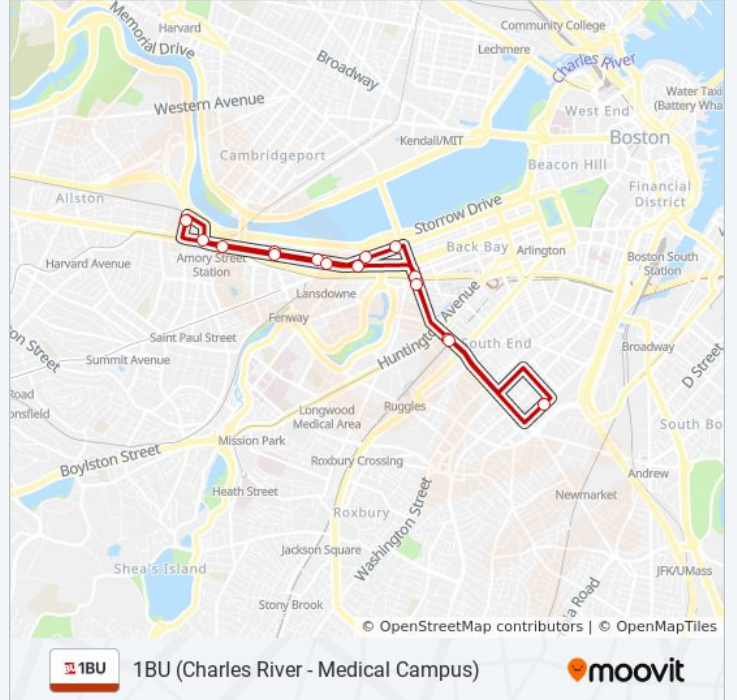

## 1BU (Charles River - Medical Campus)

[Get The App](#)

The 1BU bus line 1BU (Charles River - Medical Campus) has one route. For regular weekdays, their operation hours are:

(1) Agganis Way: 6:00 AM - 11:00 PM

Use the Moovit App to find the closest 1BU bus station near you and find out when is the next 1BU bus arriving.

**Direction: Agganis Way**

16 stops

[VIEW LINE SCHEDULE](#)

Agganis Way  
Comm Ave @ Amory St  
Commonwealth Ave @ St Mary's St  
Commonwealth Ave @ Blandford St  
Kenmore  
Hynes T Station SB  
Mass Ave T Station (To Bumc)  
BU Medical Campus (710 Albany)  
Mass Ave T Station (To Crc)  
Hynes T Station (To Crc)  
Danielsen Hall  
Myles Standish Hall  
Commonwealth Ave @ Silber Way  
Marsh Plaza  
Buick Street  
Agganis Way

**1BU bus Info**

**Direction:** Agganis Way

**Stops:** 16

**Trip Duration:** 60 min

**Line Summary:**

1BU bus time schedules and route maps are available in an offline PDF at [moovitapp.com](https://moovitapp.com). Use the [Moovit App](#) to see live bus times, train schedule or subway schedule, and step-by-step directions for all public transit in Boston.

## Check Live Arrival Times