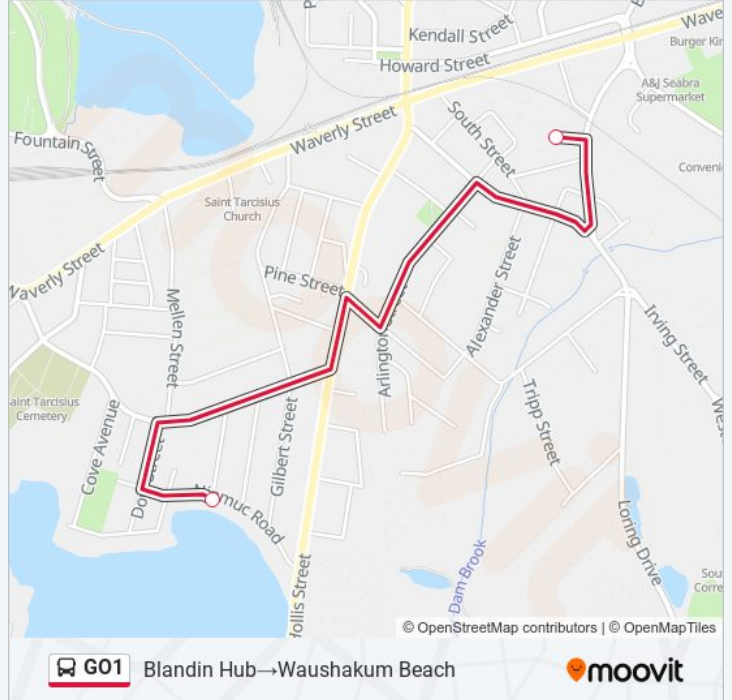

Use the Moovit App to find the closest G01 bus station near you and find out when is the next G01 bus arriving.

Direction: Blandin Hub→Waushakum Beach

2 stops

[VIEW LINE SCHEDULE](#)

Blandin Hub

Waushakum Beach

G01 bus Time Schedule

Blandin Hub→Waushakum Beach Route Timetable:

Sunday	Not Operational
Monday	7:50 AM - 12:20 PM
Tuesday	7:50 AM - 12:20 PM
Wednesday	7:50 AM - 12:20 PM
Thursday	7:50 AM - 12:20 PM
Friday	7:50 AM - 12:20 PM
Saturday	Not Operational

G01 bus Info

Direction: Blandin Hub→Waushakum Beach

Stops: 2

Trip Duration: 10 min

Line Summary:

Direction: Framingham Green → Waushakum Beach

5 stops

[VIEW LINE SCHEDULE](#)

Stops: 5

Trip Duration: 20 min

Line Summary:

Direction: Waushakum Beach → Blandin Hub

2 stops

[VIEW LINE SCHEDULE](#)

Waushakum Beach

Blandin Hub