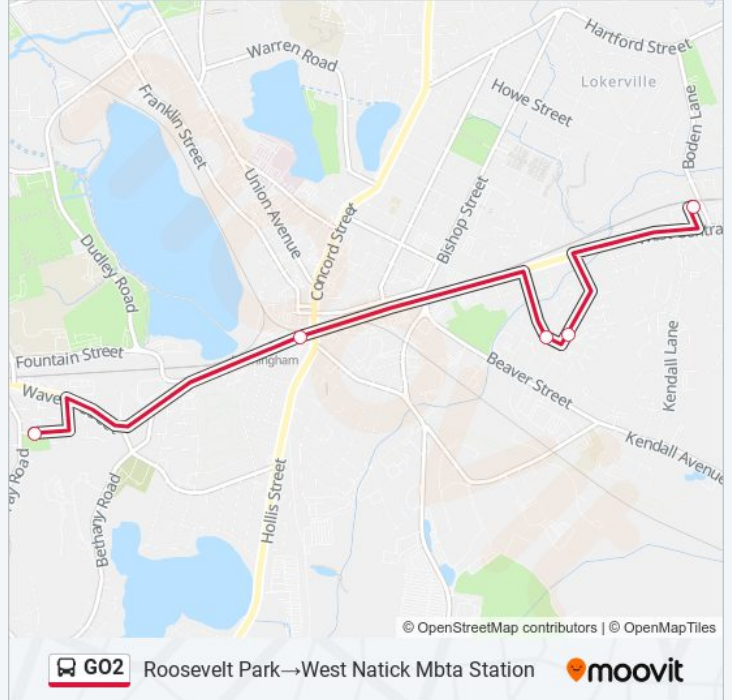

GO2 bus Info

Direction: Blandin Hub→West Natick Mbta Station

Stops: 2

Trip Duration: 10 min

Line Summary:

Direction: Roosevelt Park→West Natick Mbta Station

5 stops

[VIEW LINE SCHEDULE](#)

Roosevelt Park

Framingham Mbta Station

Tarelli Terrace/Beaver Park Rd

Second St at Rec Center

West Natick Mbta Station

G02 bus Time Schedule

Roosevelt Park→West Natick Mbta Station Route

Timetable:

Sunday	Not Operational
Monday	7:15 AM - 6:30 PM
Tuesday	7:15 AM - 6:30 PM
Wednesday	7:15 AM - 6:30 PM
Thursday	7:15 AM - 6:30 PM
Friday	Not Operational
Saturday	Not Operational

G02 bus Info

Direction: Roosevelt Park→West Natick Mbta Station

Stops: 5

Trip Duration: 21 min

Line Summary:

Direction: West Natick Mbta Station → Blandin Hub

2 stops

[VIEW LINE SCHEDULE](#)

West Natick Mbta Station

Blandin Hub