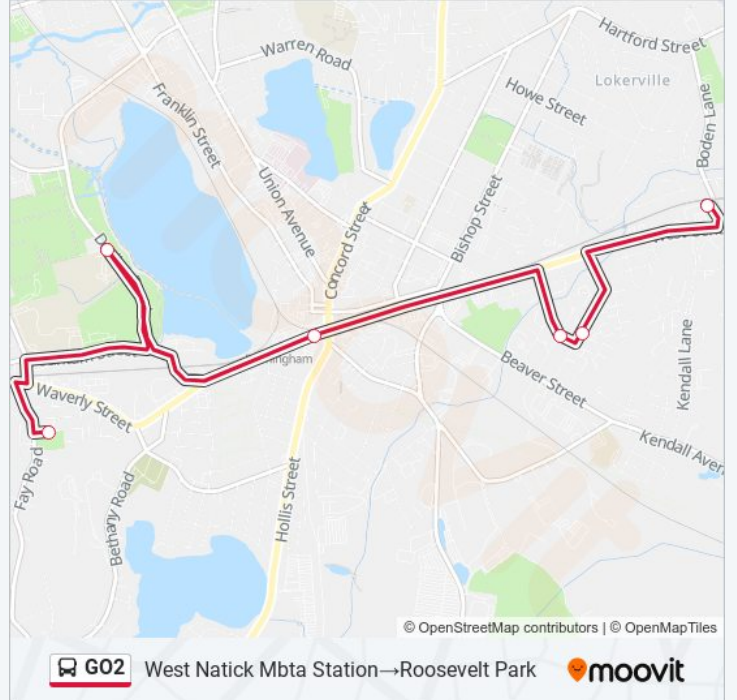

G02 bus time schedules and route maps are available in an offline PDF at moovitapp.com. Use the [Moovit App](#) to see live bus times, train schedule or subway schedule, and step-by-step directions for all public transit in Boston.

[About Moovit](#) • [MaaS Solutions](#) • [Supported Countries](#) • [Mooviter Community](#)

© 2024 Moovit - All Rights Reserved

Check Live Arrival Times