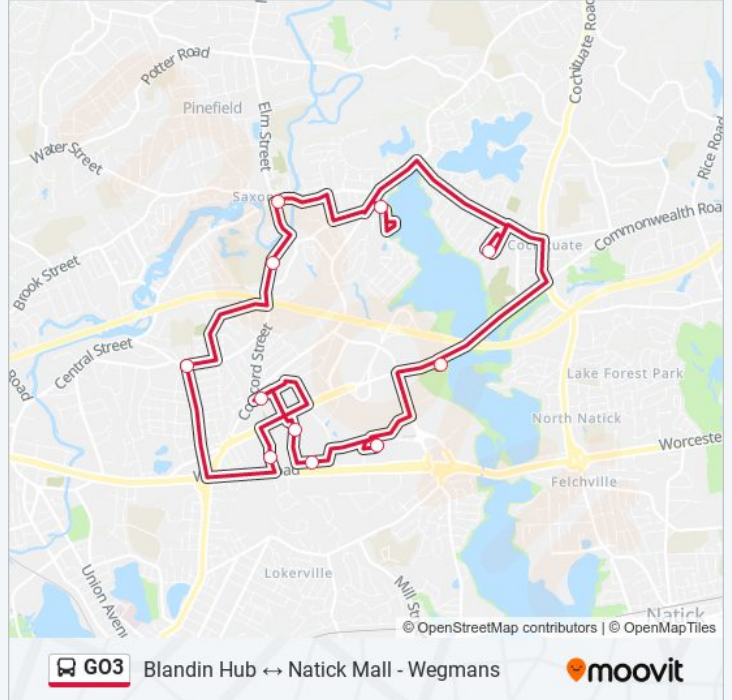

Use the Moovit App to find the closest G03 bus station near you and find out when is the next G03 bus arriving.

Direction: Blandin Hub→Natick Mall - Wegmans

2 stops

[VIEW LINE SCHEDULE](#)

Blandin Hub

Natick Mall - Wegmans

- Natick Mall - Wegmans
- Shoppers World Shelter
- Kohls
- Super Stop And Shop
- Walmart
- Beacon And Summer St
- Framingham High School
- Saxonville Mills
- Saxonville Beach
- Wayland Town Beach
- Cochituate State Park
- Natick Mall - Wegmans

G03 bus Time Schedule

Natick Mall - Wegmans → Natick Mall - Wegmans

Route Timetable:

Sunday	Not Operational
Monday	7:30 AM - 6:30 PM
Tuesday	7:30 AM - 6:30 PM
Wednesday	7:30 AM - 6:30 PM
Thursday	7:30 AM - 6:30 PM
Friday	7:30 AM - 6:30 PM
Saturday	Not Operational

G03 bus Info

Direction: Natick Mall - Wegmans → Natick Mall - Wegmans

Stops: 12

Trip Duration: 50 min

Line Summary:

G03 bus time schedules and route maps are available in an offline PDF at moovitapp.com. Use the [Moovit App](#) to see live bus times, train schedule or subway schedule, and step-by-step directions for all public transit in Boston.