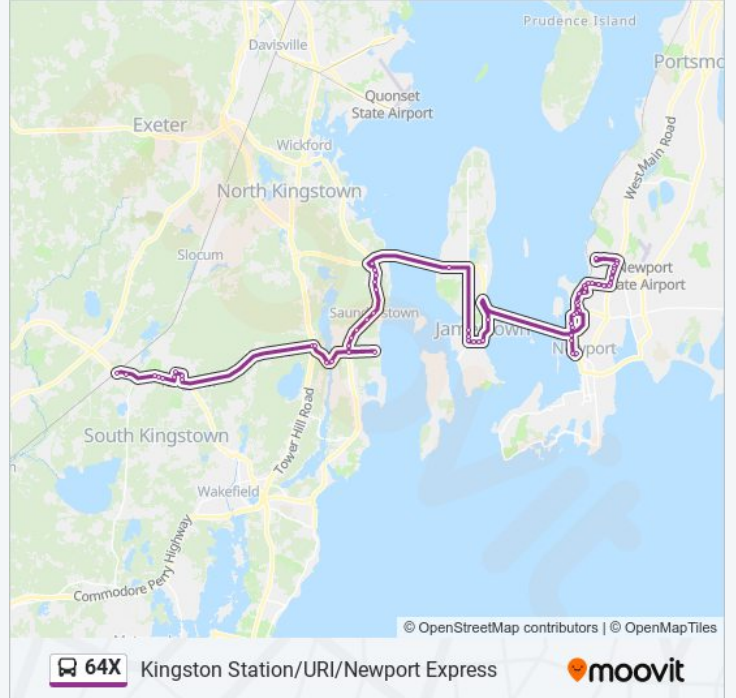

Boston Neck Before Ferry
Boston Neck After Charlotte
Boston Neck Before Highland
Boston Neck Opposite Snuff Mill
Opposite 1865 Boston Neck
Park & Ride (Ri-1a & Ri-138)
Tashtassuc After Helm
North Opposite Longfellow
North Before Watson
North Before Narragansett
Narragansett After Howland
Narragansett Before Green
Jamestown Ferry Landing
Conanicus Before Mt Hope
Opposite 166 Jt Connell
Newport Towne Center (Stop & Shop)
Newport Towne Center (Walmart)
Newport Towne Center (Laundromat)
Jt Connell & Maple
Coddington Before John Chaffee
Newport Garage (On Coddington)
Coddington After Sherman
Coddington Opposite Niagara
Coddington Before W Main
W Main Before Maplewood
W Main Before Oakwood
W Main After Woolsey
W Main at All Saints Academy
Naval Undersea Warfare Center (Gate 23)
W Main After Access
W Main Before Chases
W Main Opposite Valley
Middletown Public Library (On W Main)