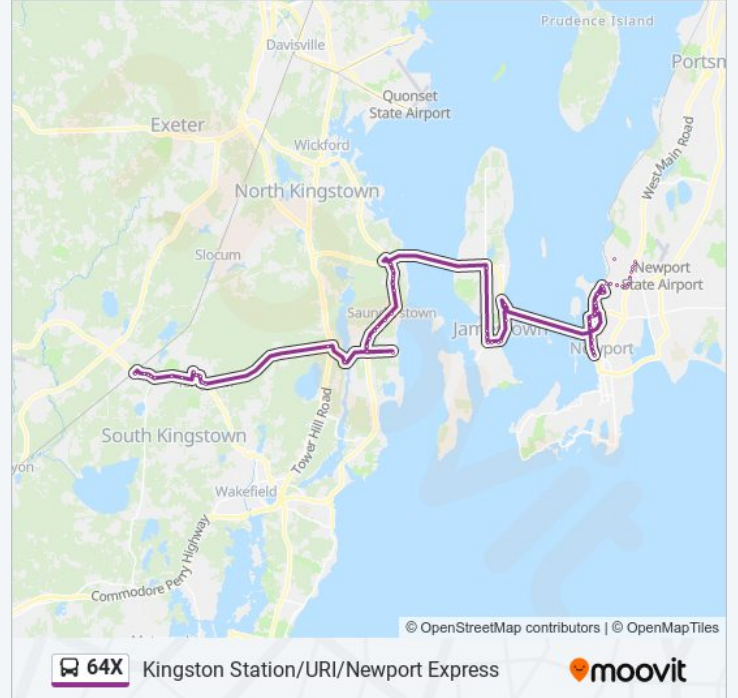

20 Narragansett

Narragansett After Grinnell

Narragansett Before North

North Before Valley

North Before Longfellow

North After Tashtassuc

Park & Ride (Ri-1a & Ri-138)

Boston Neck Before Barbers Heights

Boston Neck After Snuff Mill

Boston Neck After Homestead

Opposite 2080 Boston Neck

Boston Neck Opposite Charlotte

Boston Neck After Ferry

Boston Neck Before Miner

Boston Neck Before Indian
 Boston Neck Before Riverdell
 Boston Neck Before Pettaquamscutt Lake
 Boston Neck Before Edgewater
 Boston Neck Before Bridgetown
 Uri Bay Campus (Pier After S Ferry)
 Bridgetown Before Walmsley
 Park & Ride (Ri-1 & Ri-138) at 61 Mooresfield
 Kingstown After Old North
 Kingstown Opposite Potter
 Upper College After Kingstown
 Upper College Before Campus
 Campus at College Of Pharmacy
 Uri Kingston (Memorial Union)
 Kingstown Opposite Graduate Village Apartments
 Kingstown After Independence
 Kingstown Before Plains
 Kingstown Before Waites Corner
 3411 Kingstown
 Kingstown Opposite Watson
 Kingston Railroad Station

Direction: Newport

51 stops

[VIEW LINE SCHEDULE](#)

Kingston Railroad Station
 Kingstown After Watson
 Kingstown Opposite Independence
 Kingstown Opposite Ryan Center
 Kingstown at Graduate Village Apartments
 Lower College Before Bayberry
 Uri Kingston (Memorial Union)
 Upper College After Campus