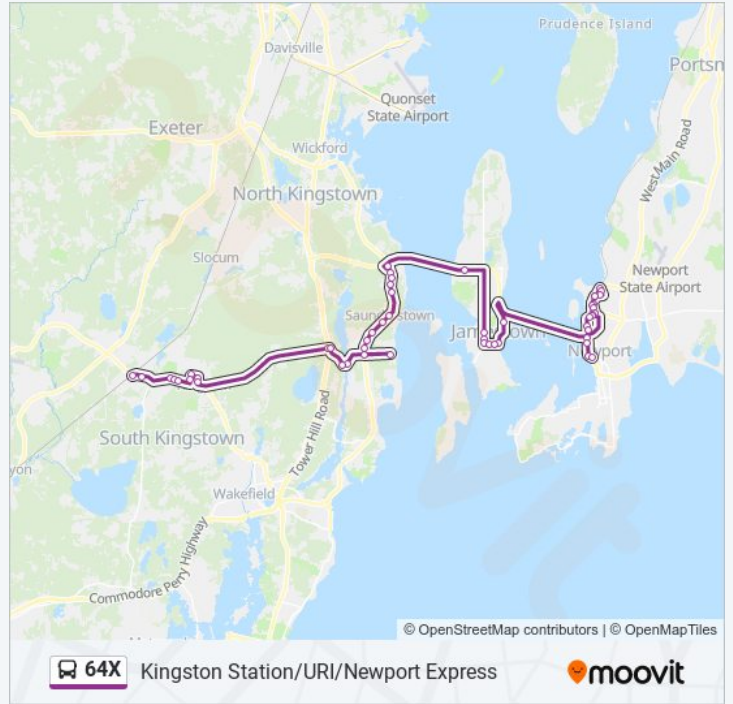

Ccri Newport

Maple Before Girard

Direction: Newport

Stops: 51

Trip Duration: 62 min

Line Summary:

Jt Connell & Maple

222 Jt Connell

154 Jt Connell

Admiral Kalbfus Before Rolling Green

Third Opposite Dyres

Third Street at Bayside Village

Second Before Van Zandt

Second Before Pine

Second Before Marsh

Newport Transit Center (Stop A)

Direction: Newport Via Naval Center

70 stops

[VIEW LINE SCHEDULE](#)

Kingston Railroad Station

Kingstown After Watson

Kingstown Opposite Independence

Kingstown Opposite Ryan Center

Kingstown at Graduate Village Apartments