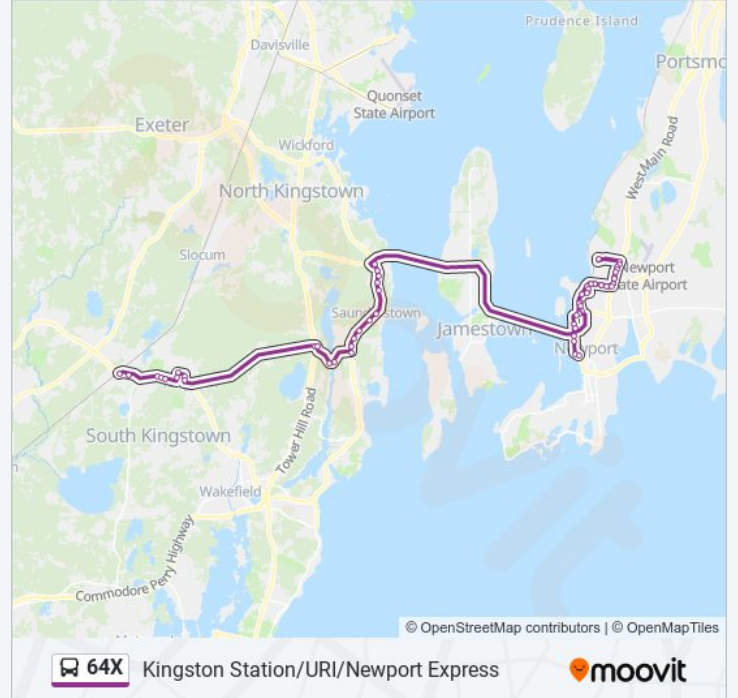

Naval Undersea Warfare Center (Gate 23)

W Main After Access

W Main Before Chases

W Main Opposite Valley

Middletown Public Library (On W Main)

W Main Opposite Maplewood

Coddington Before Niagara

Coddington Opposite Sherman

Newport Garage (On Coddington)

Opposite 372 Coddington

Coddington Opposite John Chaffee

Ccri Newport

Maple Before Girard

Jt Connell & Maple

222 Jt Connell

154 Jt Connell

Admiral Kalbfus Before Rolling Green

Third Opposite Dyres

Third Street at Bayside Village

Second Before Van Zandt

Second Before Pine

Second Before Marsh

Newport Transit Center (Stop A)

64X bus time schedules and route maps are available in an offline PDF at moovitapp.com. Use the [Moovit App](#) to see live bus times, train schedule or subway schedule, and step-by-step directions for all public transit in Boston.