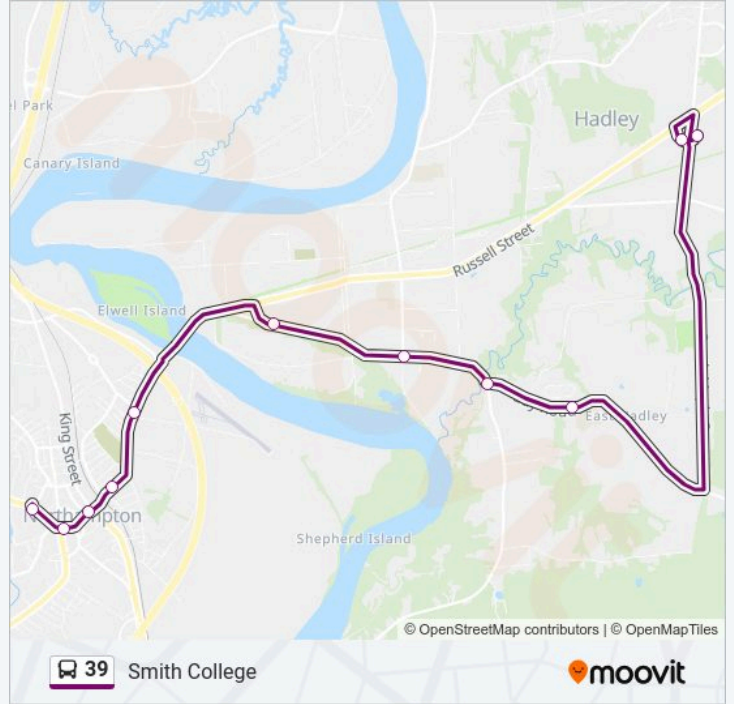

39 bus Info

Direction: Hampshire Mall

Stops: 9

Trip Duration: 15 min

Line Summary:

Direction: Smith College

14 stops

[VIEW LINE SCHEDULE](#)

- Hampshire College
- Sander's Stop (Out)
- Dakin House (Out)
- Eric Carle Museum (Out)
- Hc Campus Police (W)
- Hartsbrook School (W)
- Bay Rd / Rt 47 (W)
- Middle Street / Rt 47 (W)
- Bay Road (W)
- Sheldon Field (W)
- Northampton Post Office Bridge Street
- Northampton Court House
- Academy Of Music
- Smith College

39 bus Time Schedule

Smith College Route Timetable:

Sunday	5:40 PM - 10:15 PM
Monday	7:30 AM - 5:00 PM
Tuesday	7:30 AM - 5:00 PM
Wednesday	7:30 AM - 5:00 PM
Thursday	7:30 AM - 5:00 PM
Friday	7:30 AM - 10:15 PM
Saturday	5:40 PM - 10:15 PM

39 bus Info

Direction: Smith College

Stops: 14

Trip Duration: 20 min

Line Summary:

39 bus time schedules and route maps are available in an offline PDF at moovitapp.com. Use the Moovit App to see live bus times, train schedule or subway schedule, and step-by-step directions for all public transit in Boston.