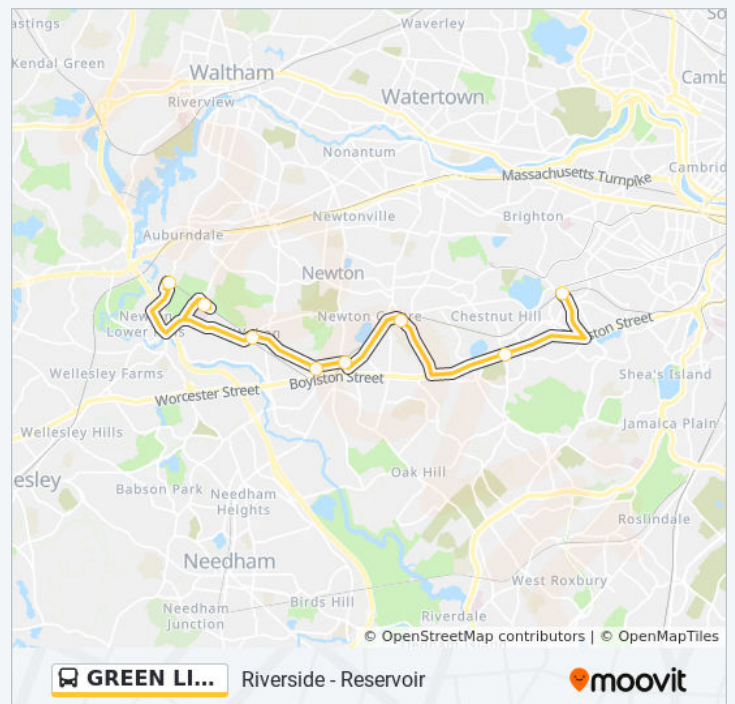

Riverside

Woodland1942 Washington St, Newton

Waban1633 Beacon St, Newton

Lincoln St @ Woodward St170 Lincoln St, Newton

Newton Highlands1173 Walnut St, Newton

Newton Centre72 Langley Road, Newton

Boylston St @ Hammond
St1188 Boylston Street, Newton

GREEN LINE D SHUTTLE bus Info**Direction:** Reservoir (Shuttle)**Stops:** 8**Trip Duration:** 31 min**Line Summary:**

Direction: Riverside (Shuttle)

8 stops

[VIEW LINE SCHEDULE](#)

Reservoir 357 Clinton Road, Brookline

Boylston St @ Hammond
St Hammond Street, Newton

Newton Centre 72 Langley Road, Newton

Newton Highlands 1170 Walnut St, Newton

Lincoln St @ Woodward St 173 Lincoln St, Newton

Waban 1615 Beacon St, Newton

Woodland 1942 Washington St, Newton

GREEN LINE D SHUTTLE bus Info

Direction: Riverside (Shuttle)

Stops: 8

Trip Duration: 28 min

Line Summary:

GREEN LINE D SHUTTLE bus time schedules and route maps are available in an offline PDF at moovitapp.com. Use the [Moovit App](#) to see live bus times, train schedule or subway schedule, and step-by-step directions for all public transit in Boston.