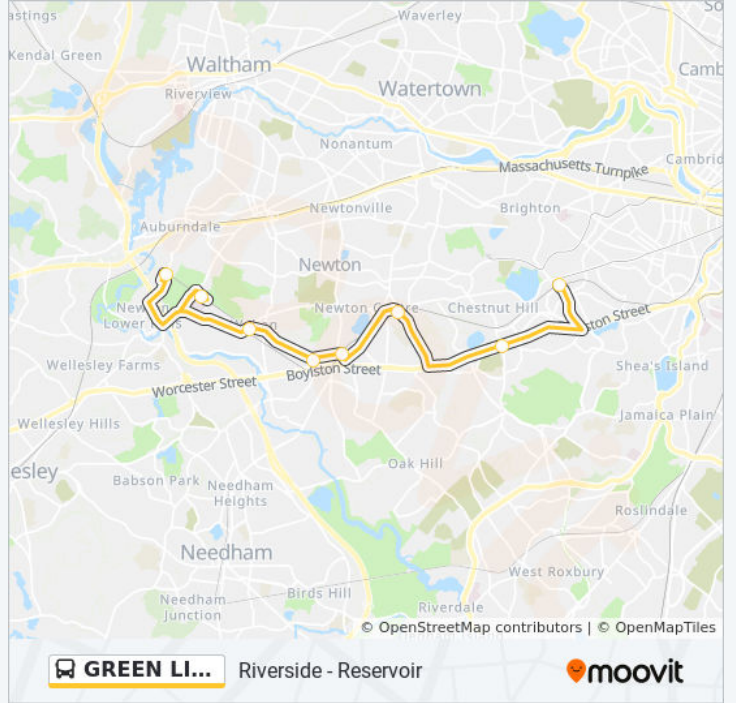

Use the Moovit App to find the closest GREEN LINE D SHUTTLE bus station near you and find out when is the next GREEN LINE D SHUTTLE bus arriving.

Direction: Reservoir (Shuttle)

8 stops

[VIEW LINE SCHEDULE](#)

Riverside

Woodland1942 Washington St, Newton

Waban1633 Beacon St, Newton

Lincoln St @ Woodward St170 Lincoln St, Newton

Newton Highlands1173 Walnut St, Newton

Newton Centre72 Langley Road, Newton

Boylston St @ Hammond
St1188 Boylston Street, Newton

GREEN LINE D SHUTTLE bus Info**Direction:** Reservoir (Shuttle)**Stops:** 8**Trip Duration:** 31 min**Line Summary:**

Direction: Riverside (Shuttle)

8 stops

[VIEW LINE SCHEDULE](#)

Reservoir 357 Clinton Road, Brookline