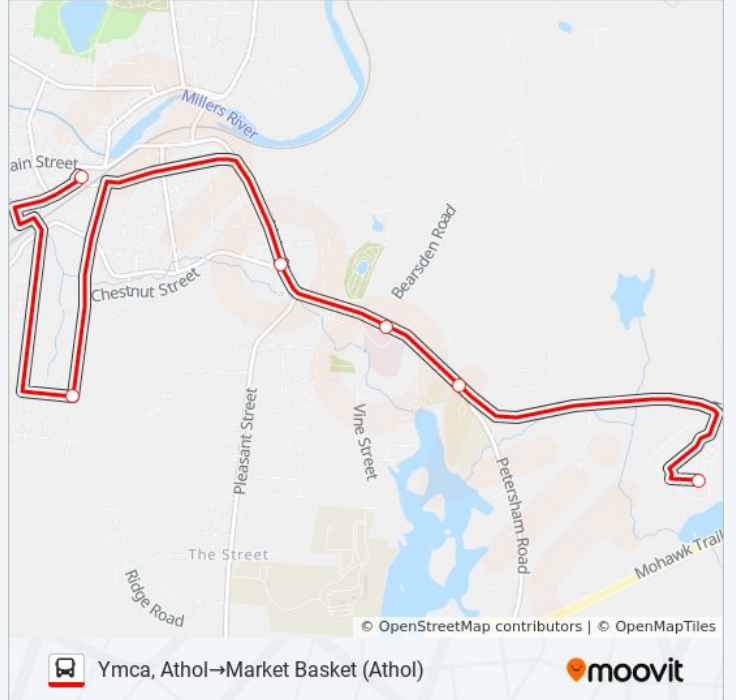

ATHOL/ORANGE SHUTTLE bus time schedules and route maps are available in an offline PDF at moovitapp.com. Use the [Moovit App](#) to see live bus times, train schedule or subway schedule, and step-by-step directions for all public transit in Boston.

[About Moovit](#) • [MaaS Solutions](#) • [Supported Countries](#) • [Mooviter Community](#)

© 2024 Moovit - All Rights Reserved

Check Live Arrival Times