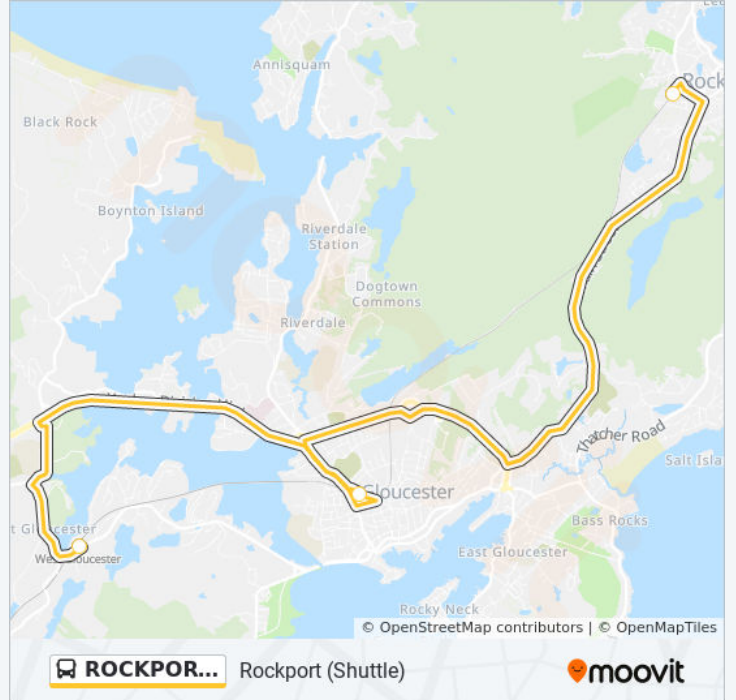

Use the Moovit App to find the closest ROCKPORT LINE SHUTTLE bus station near you and find out when is the next ROCKPORT LINE SHUTTLE bus arriving.

Direction: Rockport (Shuttle)

3 stops

[VIEW LINE SCHEDULE](#)

ROCKPORT LINE SHUTTLE bus Info**Direction:** Rockport (Shuttle)**Stops:** 3**Trip Duration:** 20 min**Line Summary:**

Direction: West Gloucester (Shuttle)

3 stops

[VIEW LINE SCHEDULE](#)

Rockport

Gloucester

West Gloucester

ROCKPORT LINE SHUTTLE bus Time Schedule

West Gloucester (Shuttle) Route Timetable:

Sunday	5:43 AM - 9:43 PM
Monday	4:51 AM - 8:33 PM
Tuesday	4:51 AM - 8:33 PM
Wednesday	Not Operational
Thursday	Not Operational
Friday	Not Operational
Saturday	5:43 AM - 9:43 PM

ROCKPORT LINE SHUTTLE bus Info

Direction: West Gloucester (Shuttle)

Stops: 3

Trip Duration: 20 min

Line Summary:

ROCKPORT LINE SHUTTLE bus time schedules and route maps are available in an offline PDF at moovitapp.com. Use the [Moovit App](#) to see live bus times, train schedule or subway schedule, and step-by-step directions for all public transit in Boston.