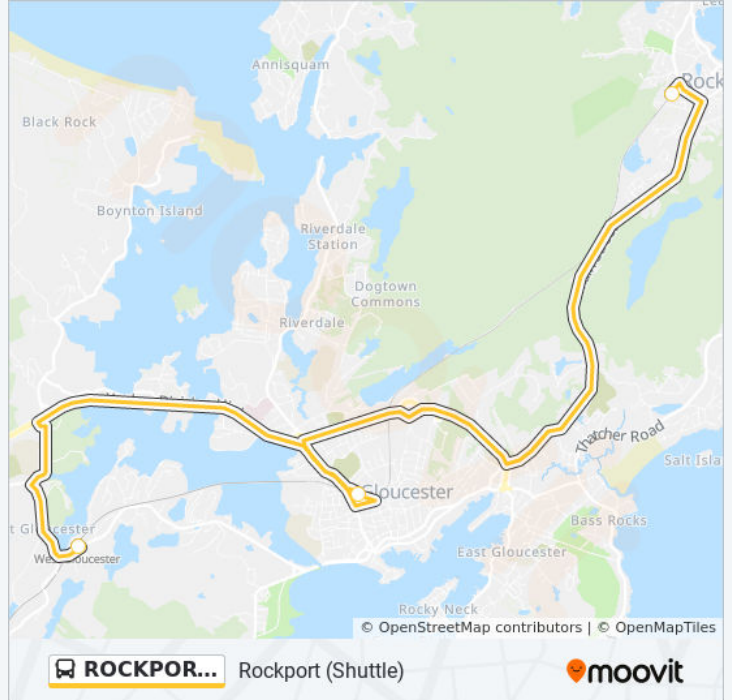

Use the Moovit App to find the closest ROCKPORT LINE SHUTTLE bus station near you and find out when is the next ROCKPORT LINE SHUTTLE bus arriving.

Direction: Rockport (Shuttle)

3 stops

[VIEW LINE SCHEDULE](#)

West Gloucester

Gloucester

Rockport

ROCKPORT LINE SHUTTLE bus Time Schedule

Rockport (Shuttle) Route Timetable:

Sunday	12:01 AM - 9:31 PM
Monday	12:01 AM - 9:51 PM
Tuesday	12:02 AM - 9:51 PM
Wednesday	Not Operational
Thursday	Not Operational
Friday	Not Operational
Saturday	7:31 AM - 9:31 PM

ROCKPORT LINE SHUTTLE bus Info**Direction:** Rockport (Shuttle)**Stops:** 3**Trip Duration:** 20 min**Line Summary:**

Direction: West Gloucester (Shuttle)

3 stops

[VIEW LINE SCHEDULE](#)

Rockport

Gloucester

ROCKPORT LINE SHUTTLE bus Info

Direction: West Gloucester (Shuttle)

Stops: 3

Trip Duration: 20 min

Line Summary:

ROCKPORT LINE SHUTTLE bus time schedules and route maps are available in an offline PDF at moovitapp.com. Use the [Moovit App](#) to see live bus times, train schedule or subway schedule, and step-by-step directions for all public transit in Boston.