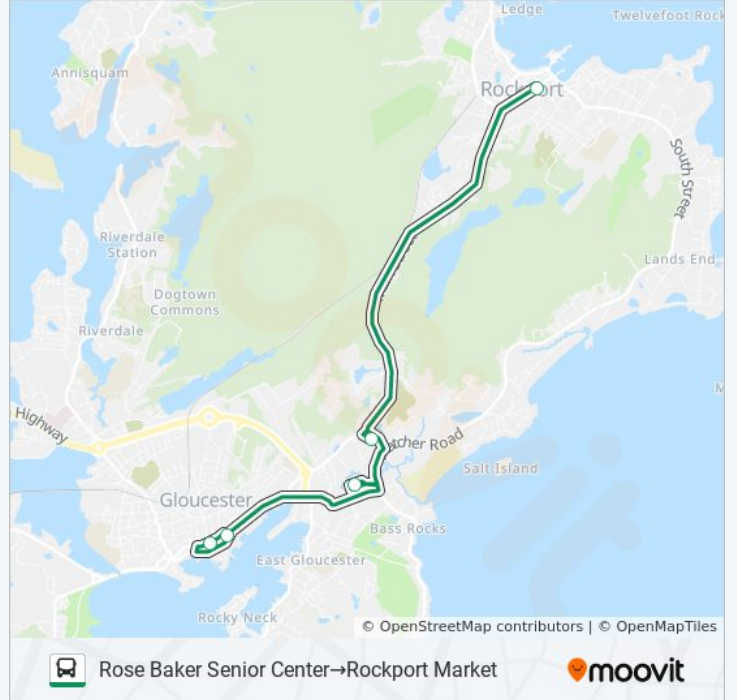

Use the Moovit App to find the closest EASTERN AVE bus station near you and find out when is the next EASTERN AVE bus arriving.

Direction: Rockport Market→Rose Baker Senior Center

6 stops

[VIEW LINE SCHEDULE](#)

EASTERN AVE bus Info**Direction:** Rockport Market→Rose Baker Senior Center**Stops:** 6**Trip Duration:** 15 min**Line Summary:**

Direction: Rose Baker Senior Center→Rockport Market

5 stops

[VIEW LINE SCHEDULE](#)

- Rose Baker Senior Center
- Main St & Pleasant St
- Stop & Shop - Cvs
- Shaw's Supermarket
- Rockport Market

EASTERN AVE bus Time Schedule

Rose Baker Senior Center→Rockport Market Route
Timetable:

Sunday	Not Operational
Monday	7:30 AM - 5:30 PM
Tuesday	7:30 AM - 5:30 PM
Wednesday	7:30 AM - 5:30 PM
Thursday	7:30 AM - 5:30 PM
Friday	7:30 AM - 5:30 PM
Saturday	8:30 AM - 3:30 PM

EASTERN AVE bus Info

Direction: Rose Baker Senior Center→Rockport Market

Stops: 5

Trip Duration: 17 min

Line Summary:

EASTERN AVE bus time schedules and route maps are available in an offline PDF at moovitapp.com. Use the [Moovit App](#) to see live bus times, train schedule or subway schedule, and step-by-step directions for all public transit in Boston.