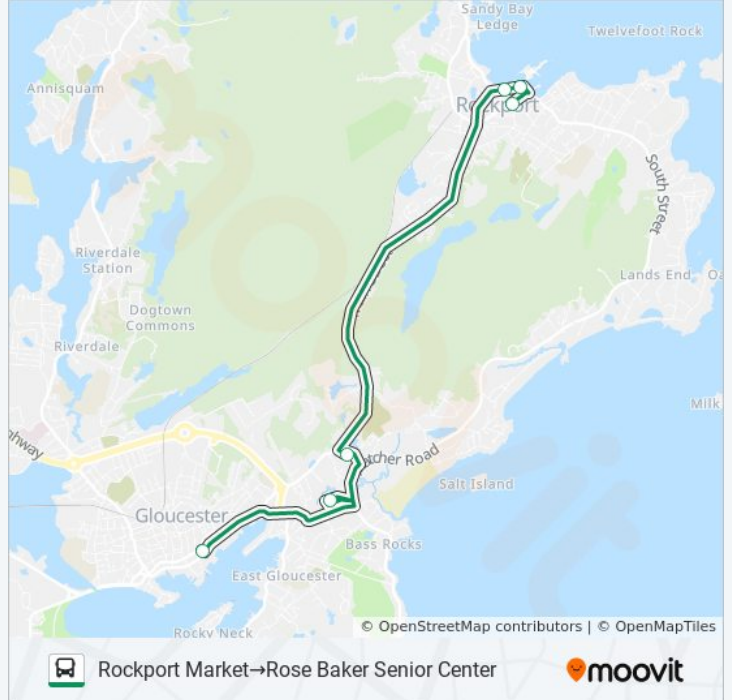

 EASTERN AVE

Rockport Market→Rose Baker Senior Center

[Get The App](#)

The EASTERN AVE bus line (Rockport Market→Rose Baker Senior Center) has 2 routes. For regular weekdays, their operation hours are:

(1) Rockport Market→Rose Baker Senior Center: 8:00 AM - 6:00 PM(2) Rose Baker Senior Center→Rockport Market: 7:30 AM - 5:30 PM

Use the Moovit App to find the closest EASTERN AVE bus station near you and find out when is the next EASTERN AVE bus arriving.

Direction: Rockport Market→Rose Baker Senior Center

6 stops

[VIEW LINE SCHEDULE](#)

Rockport Market

Dock Square

Toad Hall Bookstore

Shaw's Supermarket

Stop & Shop - Cvs

Rose Baker Senior Center

EASTERN AVE bus Time ScheduleRockport Market→Rose Baker Senior Center Route
Timetable:

Sunday	Not Operational
Monday	8:00 AM - 6:00 PM
Tuesday	8:00 AM - 6:00 PM
Wednesday	8:00 AM - 6:00 PM
Thursday	8:00 AM - 6:00 PM
Friday	8:00 AM - 6:00 PM
Saturday	9:00 AM - 5:00 PM

EASTERN AVE bus Info**Direction:** Rockport Market→Rose Baker Senior Center**Stops:** 6**Trip Duration:** 15 min**Line Summary:**

Direction: Rose Baker Senior Center→Rockport Market

5 stops

[VIEW LINE SCHEDULE](#)