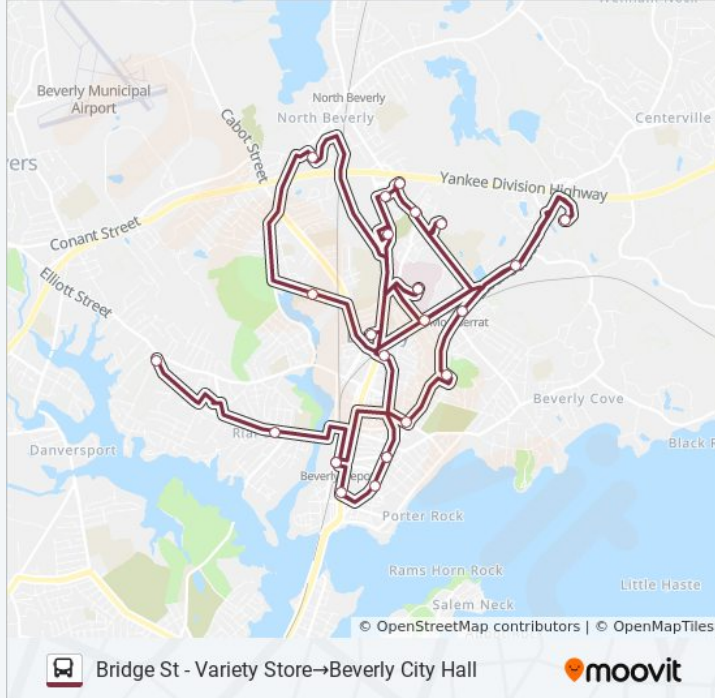

Direction: Bridge St - Variety Store→Beverly City Hall

25 stops

[VIEW LINE SCHEDULE](#)

- Bridge St - Variety Store
- Bridge St & Livingstone Ave
- Commuter Rail Station - Beverly
- Rantoul St & Edwards St
- Cabot St & Highland Ave
- Beverly City Hall
- Cabot St & Rantoul St St
- Garden City Apartments
- Beverly Hospital
- Northshore Education Consortium
- Whole Foods Shopping
- 133 Brimbal Ave Dialysis
- 128 Cycles
- Blueberry Healthcare
- Council on Aging
- Balch St Apartments
- North Beverly Plaza - Shaw's
- Beverly Hospital
- Ymca

CITY OF BEVERLY SHUTTLE bus Info

Direction: Bridge St - Variety Store→Beverly City Hall

Stops: 25

Trip Duration: 60 min

Line Summary:

Turtle Creek Apartments

Montserrat Station

Cedar St Apartments

Beverly Library

Commuter Rail Station - Beverly

Beverly City Hall

Direction: Bridge St - Variety Store→Bridge St - Variety Store

37 stops

[VIEW LINE SCHEDULE](#)

Bridge St - Variety Store

Giles Ave

Bridge St & Livingstone Ave

Commuter Rail Station - Beverly

Rantoul St & Edwards St

Cabot St & Highland Ave

Beverly City Hall

Cabot St Opp Elliot St

Garden City Apartments

Beverly Hospital