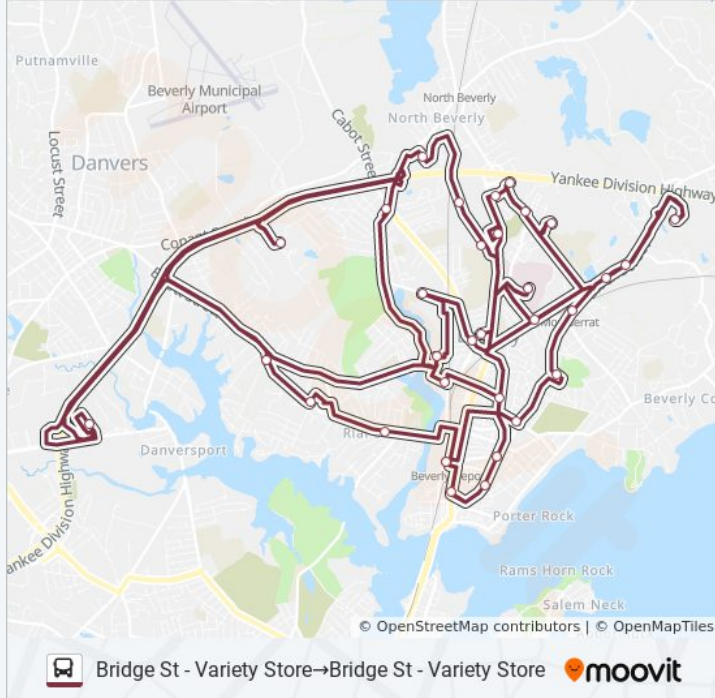

Bridge St & Livingstone Ave

Commuter Rail Station - Beverly

Rantoul St & Edwards St

Cabot St & Highland Ave

Beverly City Hall

Cabot St Opp Elliot St

Garden City Apartments

Beverly Hospital

CITY OF BEVERLY SHUTTLE bus Info

Direction: Bridge St - Variety Store→Bridge St - Variety Store

Stops: 37

Trip Duration: 120 min

Line Summary:

Cummings Center

Henry's Food Mart

North Beverly Plaza - Shaw's

Bass River Tennis Club

Futures Behavioral Therapy

Beverly Hospital

Essex St - Kelleher Apartments

Ymca

Turtle Creek Apartments

Montserrat Station

Cedar St Apartments

Beverly Library

Commuter Rail Station - Beverly

Beverly City Hall

Stop & Shop

Cummings Center

Trask Ln & Folly Hill

Market Basket

Bridge St - Variety Store