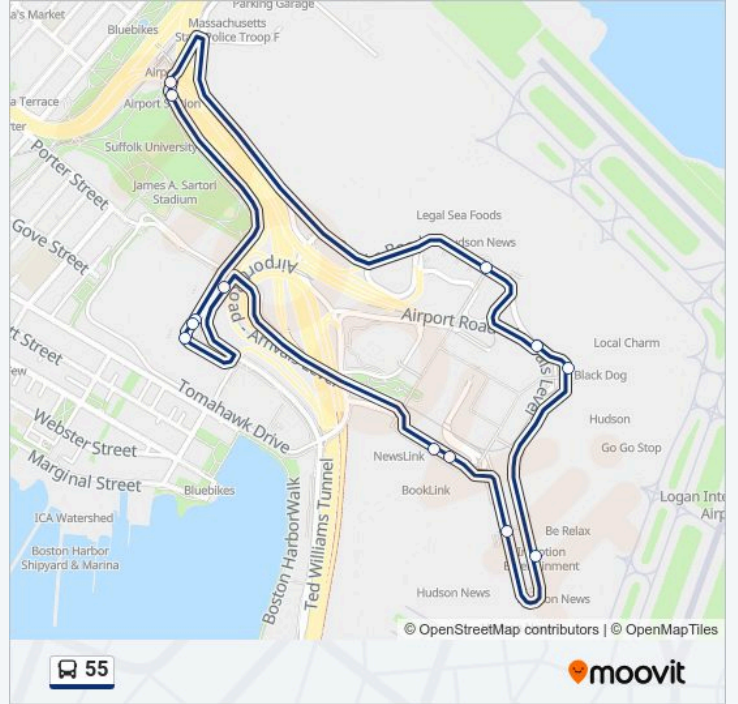

55 bus time schedules and route maps are available in an offline PDF at moovitapp.com. Use the Moovit App to see live bus times, train schedule or subway schedule, and step-by-step directions for all public transit in Boston.

© 2024 Moovit - All Rights Reserved