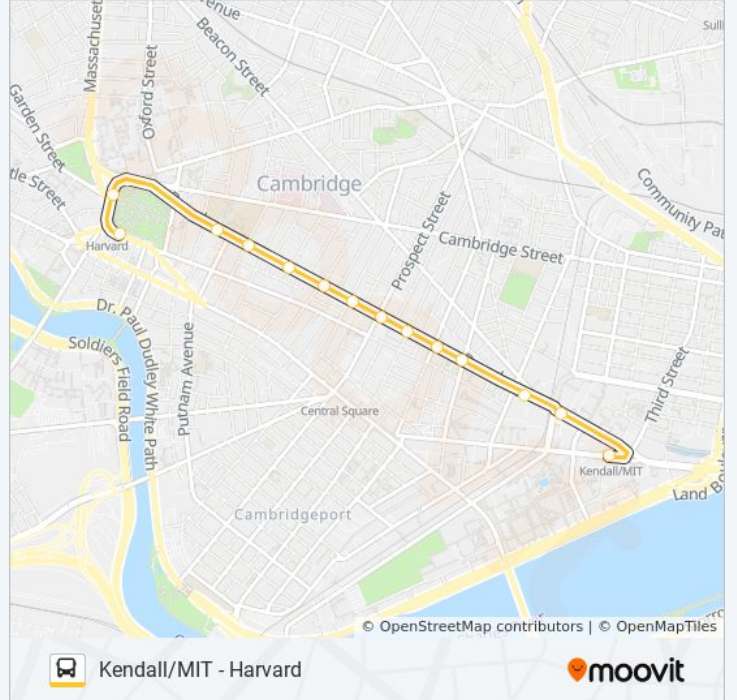

Kendall/MIT - Harvard

[Get The App](#)

The 68 bus line (Kendall/MIT - Harvard) has 2 routes. For regular weekdays, their operation hours are:

(1) Harvard: 6:45 AM - 6:15 PM (2) Kendall/MIT: 6:25 AM - 5:50 PM

Use the Moovit App to find the closest 68 bus station near you and find out when is the next 68 bus arriving.

Direction: Harvard

15 stops

[VIEW LINE SCHEDULE](#)

- Main St @ Kendall Station - Red Line
- Ames St @ Broadway
- Broadway @ Hampshire St
- Broadway @ Windsor St
- Broadway @ Columbia St
- Broadway @ Norfolk St
- Broadway @ Prospect St
- Broadway @ Inman St
- Broadway @ Fayette St
- Broadway @ Highland Ave
- Broadway @ Ellery St
- Broadway @ Felton St
- Quincy St @ Broadway Opp Fogg Museum
- Quincy St @ Harvard St
- Massachusetts Ave @ Holyoke St

- Massachusetts Ave @ Holyoke St
- Massachusetts Ave @ Johnston Gate
- 454 Broadway
- Broadway @ Ellery St
- Broadway @ Crawford St
- Broadway @ Lee St
- Broadway @ Inman St
- Broadway @ Prospect St
- Broadway @ Norfolk St
- Broadway @ Columbia St
- Broadway @ Windsor St
- Broadway Opp Hampshire St
- Broadway @ Galileo Way
- Main St @ Kendall Station - Red Line

68 bus Info

Direction: Kendall/MIT

Stops: 14

Trip Duration: 15 min

Line Summary:

68 bus time schedules and route maps are available in an offline PDF at moovitapp.com. Use the [Moovit App](#) to see live bus times, train schedule or subway schedule, and step-by-step directions for all public transit in Boston.