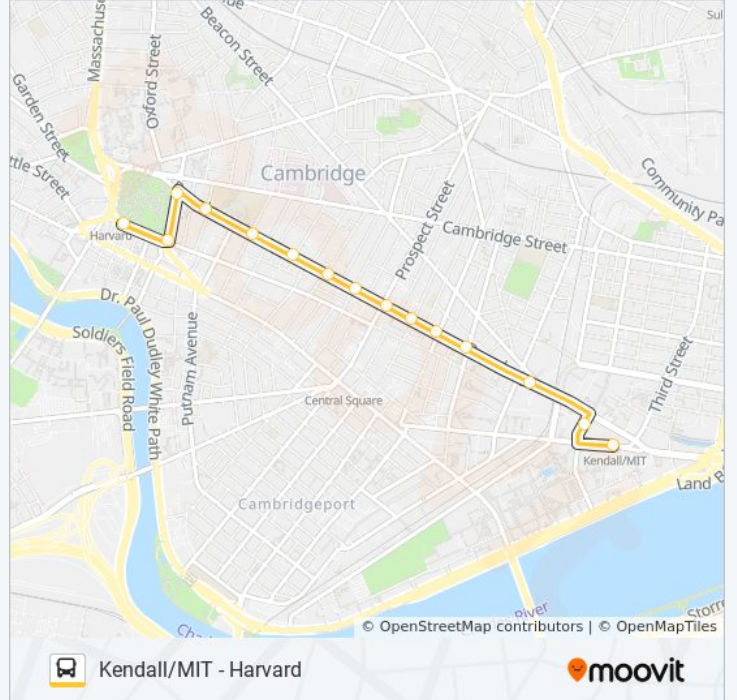

Kendall/MIT - Harvard

[Get The App](#)

The 68 bus line (Kendall/MIT - Harvard) has 2 routes. For regular weekdays, their operation hours are:

(1) Harvard: 6:45 AM - 6:15 PM (2) Kendall/MIT: 6:25 AM - 5:50 PM

Use the Moovit App to find the closest 68 bus station near you and find out when is the next 68 bus arriving.

Direction: Harvard

15 stops

[VIEW LINE SCHEDULE](#)

- Main St @ Kendall Station - Red Line
- Ames St @ Broadway
- Broadway @ Hampshire St
- Broadway @ Windsor St
- Broadway @ Columbia St
- Broadway @ Norfolk St
- Broadway @ Prospect St
- Broadway @ Inman St
- Broadway @ Fayette St
- Broadway @ Highland Ave
- Broadway @ Ellery St
- Broadway @ Felton St
- Quincy St @ Broadway Opp Fogg Museum
- Quincy St @ Harvard St
- Massachusetts Ave @ Holyoke St

68 bus Info

Direction: Harvard

Stops: 15

Trip Duration: 14 min

Line Summary:

Direction: Kendall/MIT

14 stops

[VIEW LINE SCHEDULE](#)

- Massachusetts Ave @ Holyoke St
- Massachusetts Ave @ Johnston Gate
- 454 Broadway
- Broadway @ Ellery St
- Broadway @ Crawford St
- Broadway @ Lee St
- Broadway @ Inman St
- Broadway @ Prospect St
- Broadway @ Norfolk St
- Broadway @ Columbia St
- Broadway @ Windsor St
- Broadway Opp Hampshire St
- Broadway @ Galileo Way
- Main St @ Kendall Station - Red Line