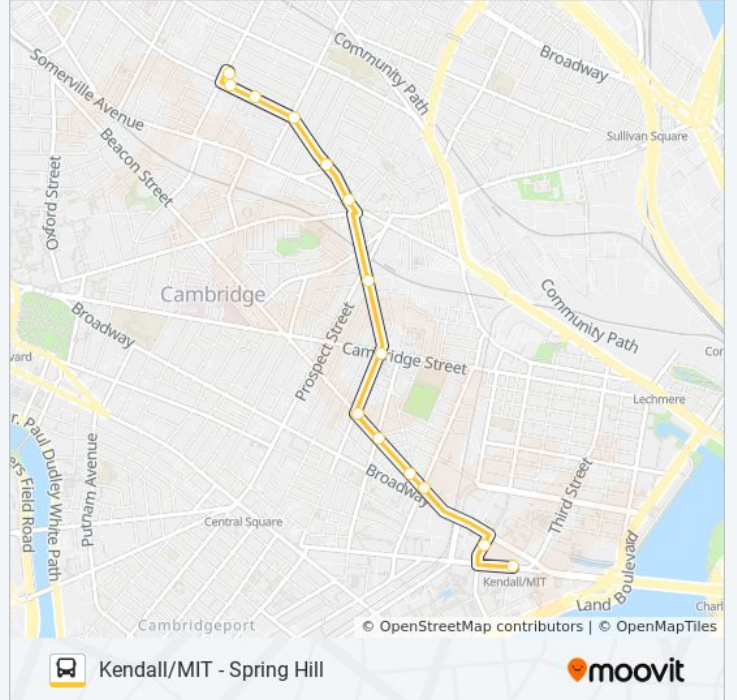

25 Webster Ave @ Newton St

Webster Ave @ Norfolk St

Cambridge St @ Columbia St

Windsor St @ Lincoln St

Windsor St @ Hampshire St

Hampshire St @ Portland St

Broadway @ Galileo Way

Main St @ Kendall Station - Red Line

Main St @ Kendall Station - Red Line

Ames St @ Broadway

Hampshire St @ Cardinal Medeiros Ave

Hampshire St @ Union St

Columbia St @ Cambridge St

Webster Ave @ Prospect St

Bow St @ Warren Ave

51 Bow St

85 bus Time Schedule

Spring Hill Route Timetable:

Sunday	Not Operational
Monday	5:55 AM - 7:45 PM
Tuesday	5:55 AM - 7:45 PM
Wednesday	5:55 AM - 7:45 PM
Thursday	5:55 AM - 7:45 PM
Friday	5:55 AM - 7:45 PM
Saturday	Not Operational

85 bus Info

Direction: Spring Hill

Stops: 8

Trip Duration: 12 min

Line Summary:

85 bus time schedules and route maps are available in an offline PDF at moovitapp.com. Use the [Moovit App](#) to see live bus times, train schedule or subway schedule, and step-by-step directions for all public transit in Boston.