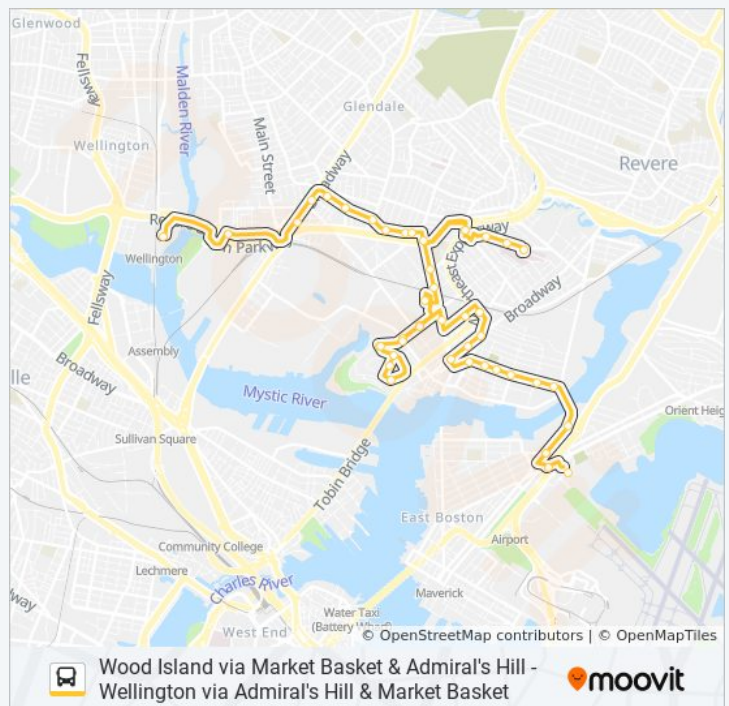

Everett Ave @ Carter St

Everett Ave @ Vale St

Market Basket

Spruce St @ Second St

Spruce St @ Williams St

Captains Row @ Commandants Way

150 Captains Row

Captains Row @ Boatswains Way

5 Admiral's Way

Captains Row @ Commandants Way

Commandants Way @ Williams St

45 Spruce St

100 Everett Ave

Arlington St @ Fifth St

Sixth St @ Walnut St

Washington Ave @ Broadway

Broadway @ Fourth St

Wednesday 6:20 AM - 7:50 PM

Thursday 6:20 AM - 7:50 PM

Friday 6:20 AM - 7:50 PM

Saturday 7:00 AM - 6:35 PM

112 bus Info

Direction: Wood Island Via Market Basket & Admiral's Hill

Stops: 45

Trip Duration: 50 min

Line Summary:

Broadway Opp Cross St

Park St @ Hawthorne St

Central Ave @ Shawmut St

Central Ave @ Lynn St

Central Ave @ Highland Ave

Central Ave @ Willow St