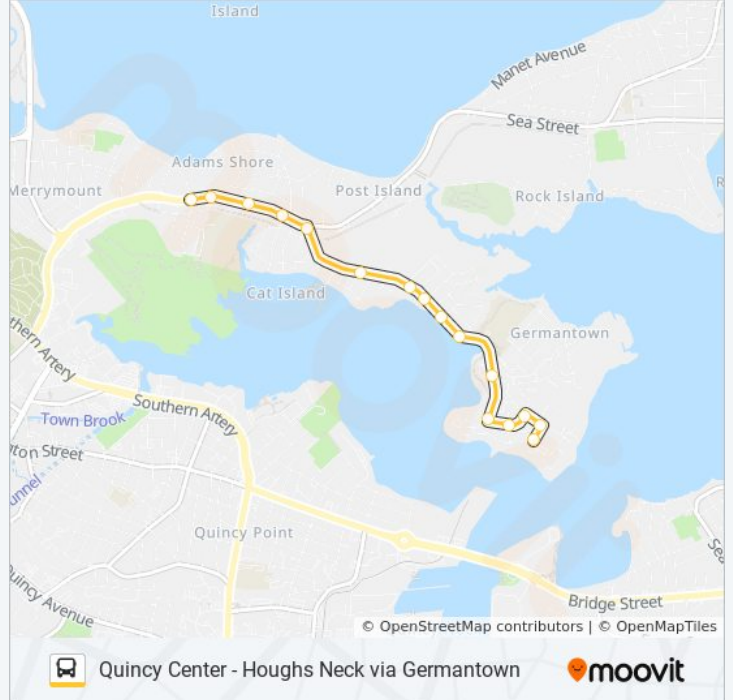

Direction: Houghs Neck

21 stops

[VIEW LINE SCHEDULE](#)

- Sea St @ Moffat Rd
- 405 Sea St
- 455 Sea St
- Sea St @ Braintree Ave
- Sea St @ Palmer St
- 565 Sea St
- Sea St @ Lee St
- Opp 700 Sea St
- 749 Sea St
- Sea St @ Babcock St
- Sea St Opp Manet Ave
- Sea St Opp Newton St
- Sea St Opp Malvern St
- Sea St @ Rockland St
- Sea St @ Darrow St
- Sea St @ Manet Ave
- Sea St @ Wall St
- Sea St @ Bell St

216 bus Time Schedule

Houghs Neck Route Timetable:

Sunday	Not Operational
Monday	2:40 PM
Tuesday	2:40 PM
Wednesday	2:40 PM
Thursday	2:40 PM
Friday	2:40 PM
Saturday	Not Operational

216 bus Info

Direction: Houghs Neck

Stops: 21

Trip Duration: 12 min

Line Summary: