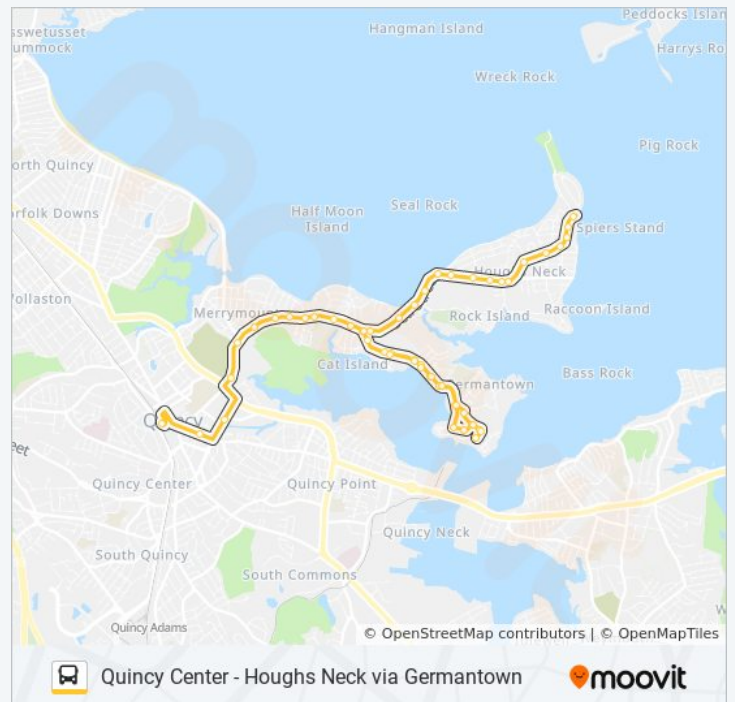

**Direction: Houghs Neck Via Mcgrath & Germantown**

52 stops

[VIEW LINE SCHEDULE](#)

Quincy Center

Washington St @ Foster St

Mcgrath Hwy @ Brackett St

55 Sea St

Sea St Opp Overlook Rd

Taffrail Rd @ Bicknell St

Bicknell St @ O'Brien Towers Driveway

O'Brien Towers

O'Brien Towers Driveway @ Bicknell St

Bicknell St @ Binnacle Lane

Bicknell St @ Yardarm Ln

**216 bus Time Schedule**

Houghs Neck Via Mcgrath & Germantown Route  
Timetable:

Sunday	10:00 AM - 4:42 PM
Monday	9:45 AM - 1:45 PM
Tuesday	9:45 AM - 1:45 PM
Wednesday	9:45 AM - 1:45 PM
Thursday	9:45 AM - 1:45 PM
Friday	9:45 AM - 1:45 PM
Saturday	8:54 AM - 5:09 PM

**216 bus Info**

**Direction:** Houghs Neck Via Mcgrath & Germantown

**Stops:** 52

**Trip Duration:** 26 min

**Line Summary:**

Palmer St @ Shed St  
Palmer St @ Bowes Ave  
Palmer St @ Roach St  
Palmer St @ Brockton Ave  
Palmer St @ Empire St  
Palmer St Opp Oakwood Rd  
Palmer St Opp Wilgus Rd  
Palmer St Opp Utica St  
Palmer St @ Sea St  
565 Sea St  
Sea St @ Lee St  
Opp 700 Sea St  
749 Sea St  
Sea St @ Babcock St  
Sea St Opp Manet Ave  
Sea St Opp Newton St  
Sea St Opp Malvern St  
Sea St @ Rockland St  
Sea St @ Darrow St  
Sea St @ Manet Ave  
Sea St @ Wall St  
Sea St @ Bell St  
Sea St @ Thomas St  
1263 Sea St  
Sea St @ Fensmere Ave