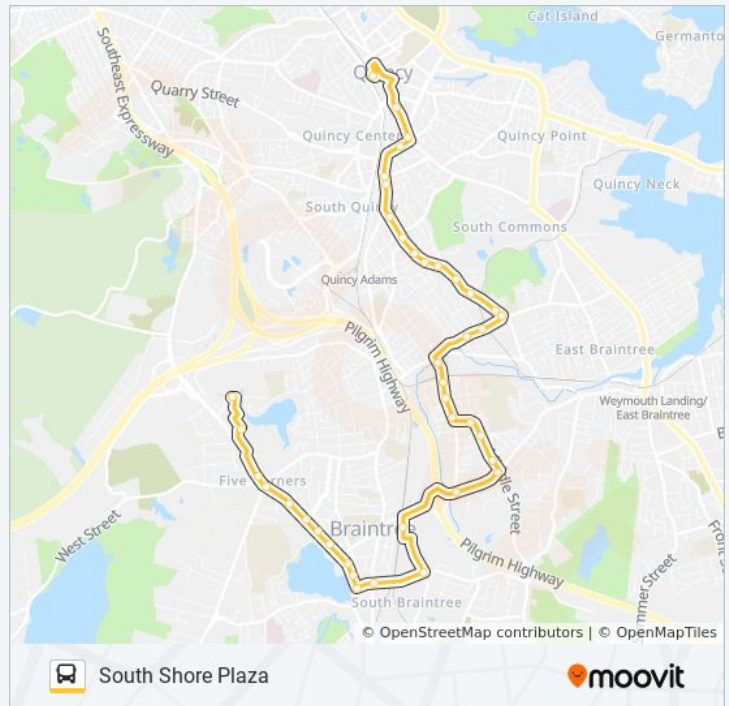

School St Opp Gay St

Franklin St @ Water St

Franklin St Opp Pearl St

Franklin St Opp Trescott St

Franklin St @ High St

Franklin St @ Norman Rd

Franklin St @ Hooverave

Franklin St Opp Penns Hill Rd

Commercial St Opp John Paul Circle

Commercial St @ Bower Rd

Commercial St Opp Erickson St

Commercial St @ Elm St

Elm St Opp Jay St

Elm St Opp Drinkwater Ave

Middle St @ Elm St

Middle St @ Myrtle St

Middle St @ River St

Middle St @ Hunt Ave

233 Middle St

Middle St @ Townsend Ave

Middle St @ Totnes Ave

Union St @ Middle St

Union St @ Cleveland Ave

Braintree

Pearl St @ Ivory Plaza

Pearl St @ Washington St

Franklin St @ Washington St

Franklin St @ Summer St

Franklin St @ Taylor St

Franklin St @ Marshfield Rd

Franklin St @ Elmwood Ave

Franklin St @ Hollingsworth Ave

Franklin St @ Reed Hill Rd

Friday

8:12 AM - 7:45 PM

Saturday

8:40 AM - 9:51 PM

236 bus Info

Direction: South Shore Plaza

Stops: 40

Trip Duration: 28 min

Line Summary: