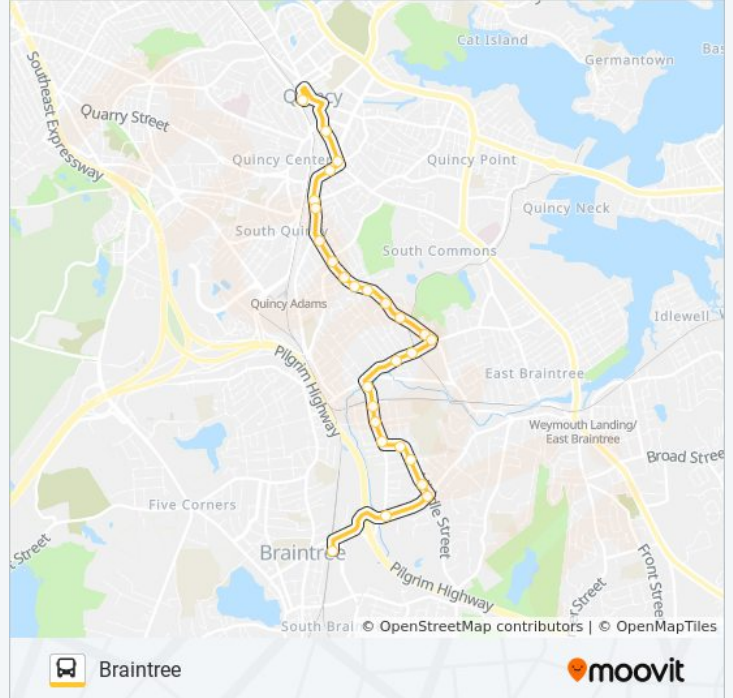

Direction: Braintree

27 stops

[VIEW LINE SCHEDULE](#)

- Quincy Center
- 1445 Hancock St
- Hancock St @ Hancock Court
- School St Opp Gay St
- Franklin St @ Water St
- Franklin St Opp Pearl St
- Franklin St Opp Trescott St
- Franklin St @ High St
- Franklin St @ Norman Rd
- Franklin St @ Hooverave
- Franklin St Opp Penns Hill Rd
- Commercial St Opp John Paul Circle
- Commercial St @ Bower Rd
- Commercial St Opp Erickson St
- Commercial St @ Elm St
- Elm St Opp Jay St
- Elm St Opp Drinkwater Ave
- Middle St @ Elm St
- Middle St @ Myrtle St
- Middle St @ River St
- Middle St @ Hunt Ave
- 233 Middle St

236 bus Info

Direction: Braintree

Stops: 27

Trip Duration: 16 min

Line Summary:

Middle St @ Townsend Ave

Middle St @ Totnes Ave

Union St @ Middle St

Union St @ Cleveland Ave

Braintree

Direction: Quincy Center

44 stops

[VIEW LINE SCHEDULE](#)

S Shore Plaza @ Garage

Granite St @ Davis Rd

Granite St @ West St

Pearl St @ Hancock St

Pearl St @ Ivory Plaza

Braintree

Union St @ Cleveland Ave

Middle St @ Union St

Middle St @ Kew Rd

Middle St @ Marshall St

236 bus Time Schedule