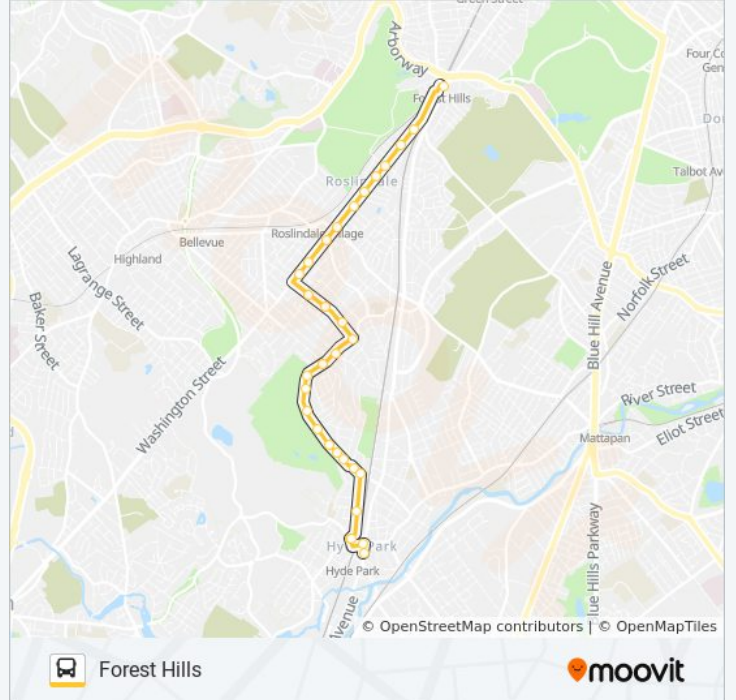

Direction: Cleary Square

34 stops

[VIEW LINE SCHEDULE](#)

Forest Hills

3867 Washington St Opp Tollgate Way

Washington St @ Lochdale Rd

Washington St @ Archdale Rd

Washington St @ Mosgrove Ave

Washington St Opp Granfield Ave

Washington St @ South St

Poplar St @ South St

Washington St @ Albano St

Washington St @ Durnell Ave

Washington St @ Metropolitan Ave

Washington St @ Cornell St

Washington St @ Walworth St

40/50 bus Info

Direction: Cleary Square

Stops: 34

Trip Duration: 24 min

Line Summary:

W Boundary Rd @ Georgetowne Dr

Georgetowne Dr @ Georgetowne Pl

Alwin St @ Dedham Pkwy

Stops: 28

Trip Duration: 15 min

Line Summary:

Washington St @ Rosecliff St
Washington St @ Albano St
Washington St @ Poplar St
Washington St @ Cummins Hwy
Washington St @ Firth Rd
Washington St @ Granfield Ave
Washington St @ Whipple Ave
Washington St @ Archdale Rd
Washington St @ Aldwin Rd
Washington St @ Tollgate Way
Forest Hills