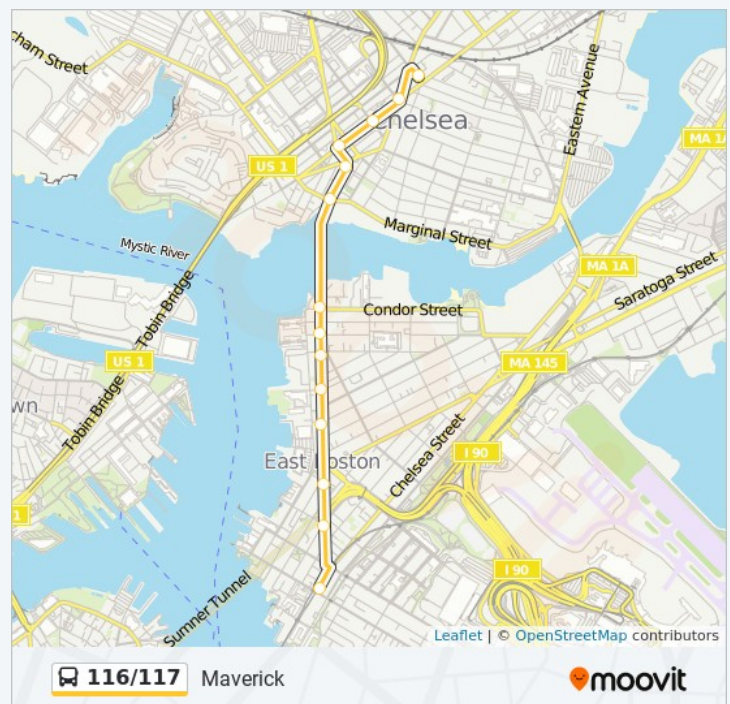

Use the Moovit App to find the closest 116/117 bus station near you and find out when is the next 116/117 bus arriving.

Direction: Bellingham Square

12 stops

[VIEW LINE SCHEDULE](#)**Maverick**

208 Sumner Street, Boston

298 Meridian Street, Boston

Meridian St @ Liverpool St

158 Meridian Street, Boston

Meridian St @ Havre St

77 Meridian Street, Boston

Maverick

208 Sumner Street, Boston

116/117 bus Time Schedule

Maverick Route Timetable:

Sunday	Not Operational
Monday	6:32 AM - 8:39 AM
Tuesday	6:32 AM - 8:39 AM
Wednesday	6:32 AM - 8:39 AM
Thursday	Not Operational
Friday	6:32 AM - 8:39 AM
Saturday	Not Operational

116/117 bus Info

Direction: Maverick

Stops: 14

Trip Duration: 14 min

Line Summary: City Hall Ave @ Broadway, Washington Ave @ Broadway, Broadway @ Fourth St, Broadway Opp Cross St, Pearl St Opp Essex St, Pearl St @ Williams St, Meridian St @ Condor St, Meridian St @ West Eagle St, Meridian St @ White St, Meridian St @ Eutaw St, Meridian St @ Lexington St, Meridian St @ Liverpool St, Meridian St @ Havre St, Maverick