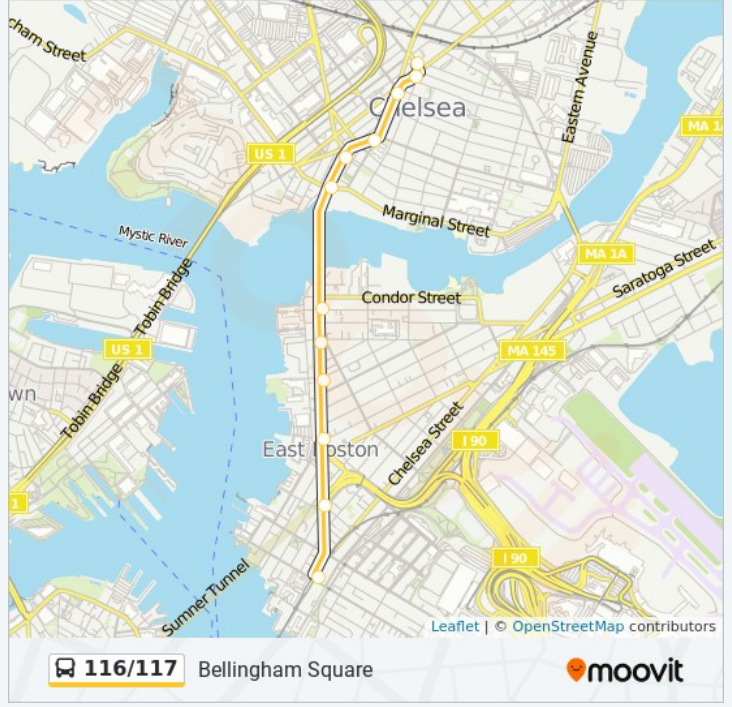

Meridian St @ Falcon St

451 Meridian Street, Boston

Pearl St @ Marginal St

11 Marginal Street, Chelsea

Pearl St @ Essex St

101 Pearl Street, Chelsea

Park St @ Hawthorne St

157 Park Street, Chelsea

Hawthorne St @ Broadway

445 Broadway, Chelsea

Broadway @ Shurtleff St

501 Broadway, Chelsea

City Hall Ave @ Broadway

City Hall Avenue, Chelsea

116/117 bus Time Schedule

Bellingham Square Route Timetable:

Sunday	Not Operational
Monday	6:28 AM - 8:25 AM
Tuesday	6:28 AM - 8:25 AM
Wednesday	6:28 AM - 8:25 AM
Thursday	Not Operational
Friday	6:28 AM - 8:25 AM
Saturday	Not Operational

116/117 bus Info**Direction:** Bellingham Square**Stops:** 12**Trip Duration:** 10 min**Line Summary:** Maverick, Meridian St @ Havre St, Meridian St @ Saratoga St, Meridian St @ Eutaw St, Meridian St @ White St, Meridian St @ Falcon St, Pearl St @ Marginal St, Pearl St @ Essex St, Park St @ Hawthorne St, Hawthorne St @ Broadway, Broadway @ Shurtleff St, City Hall Ave @ Broadway

Direction: Maverick

14 stops

[VIEW LINE SCHEDULE](#)

City Hall Ave @ Broadway

City Hall Avenue, Chelsea

Washington Ave @ Broadway

478 Broadway, Chelsea

Broadway @ Fourth St