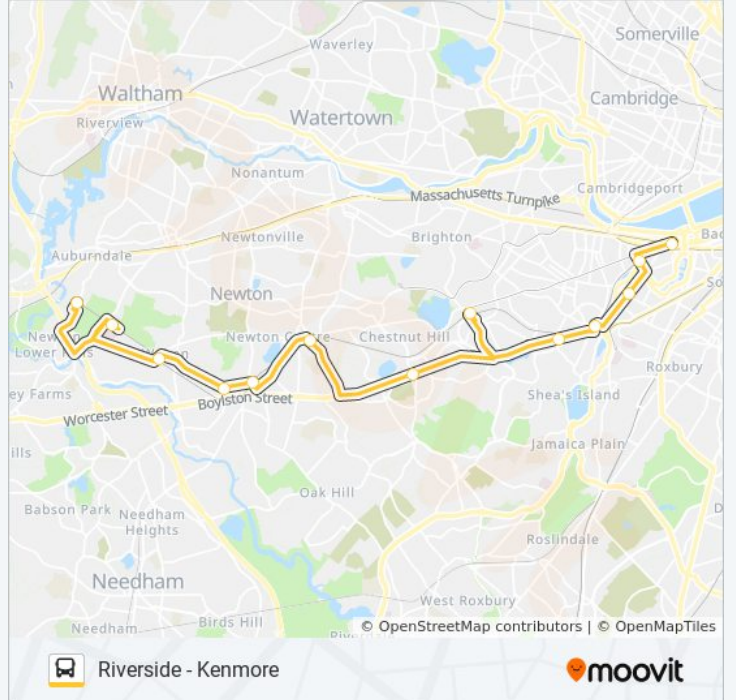

GREEN LINE D SHUTTLE

Riverside - Kenmore

[View In Website Mode](#)

The GREEN LINE D SHUTTLE bus line (Riverside - Kenmore) has 2 routes. For regular weekdays, their operation hours are: (1) Kenmore (Shuttle): 12:04 AM - 11:52 PM (2) Riverside (Shuttle): 12:07 AM - 11:52 PM
Use the Moovit App to find the closest GREEN LINE D SHUTTLE bus station near you and find out when is the next GREEN LINE D SHUTTLE bus arriving.

Direction: Kenmore (Shuttle)

13 stops

[VIEW LINE SCHEDULE](#)

Riverside

Woodland

Waban - Beacon St @ Waban

Lincoln St @ Woodward St

Newton Highlands - Walnut St @ Lincoln St

Newton Centre - Langley Rd @ Braeland Ave

Boylston St @ Hammond St

Reservoir

Brookline Hills - Boylston St @ Cypress St

Brookline Village - Pearl St @ Brookline Place
Parking

Brookline Ave @ Longwood Ave

Park Dr @ Fenway Station NB

GREEN LINE D SHUTTLE bus Info**Direction:** Kenmore (Shuttle)**Stops:** 13**Trip Duration:** 49 min**Line Summary:**

 Riverside - Kenmore

Direction: Riverside (Shuttle)

13 stops

[VIEW LINE SCHEDULE](#)

Kenmore