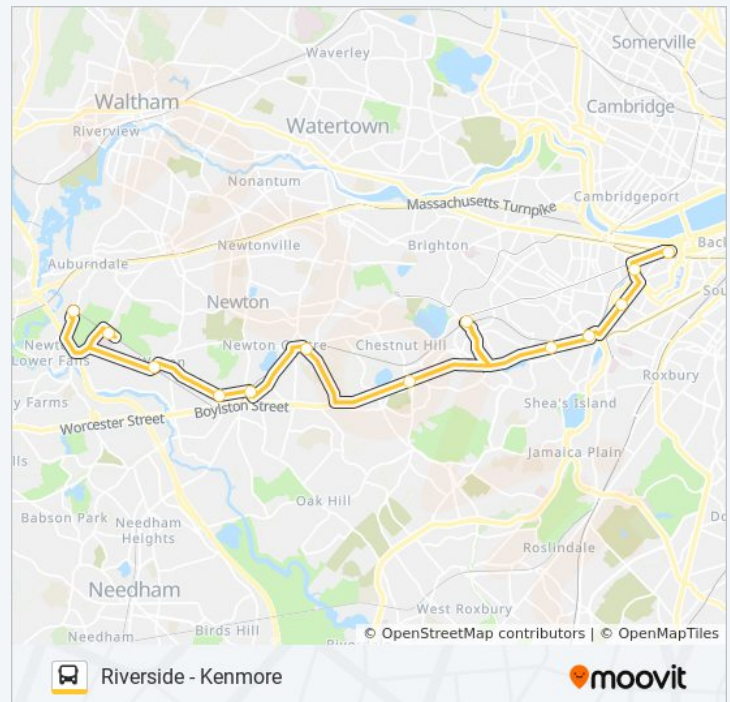

Direction: Kenmore (Shuttle)

13 stops

[VIEW LINE SCHEDULE](#)

Riverside

Woodland

Waban - Beacon St @ Waban

Lincoln St @ Woodward St

Newton Highlands - Walnut St @ Lincoln St

Park Dr @ Fenway Station SB

Brookline Ave @ Longwood Ave

Pearl St @ Brookline Village

Brookline Hills - Boylston St @ Cypress St

Reservoir

Boylston St @ Hammond St

Newton Centre - Langley Rd Opp Braeland Ave

Newton Highlands - Walnut St @ Floral St

Lincoln St @ Woodward St

Waban - Beacon St Opp Waban

Woodland

Riverside

GREEN LINE D SHUTTLE bus Time Schedule

Riverside (Shuttle) Route Timetable:

Sunday	12:05 AM - 11:57 PM
Monday	12:08 AM - 11:52 PM
Tuesday	12:07 AM - 11:52 PM
Wednesday	12:07 AM - 11:52 PM
Thursday	Not Operational
Friday	Not Operational
Saturday	5:22 AM - 11:55 PM

GREEN LINE D SHUTTLE bus Info

Direction: Riverside (Shuttle)

Stops: 13

Trip Duration: 46 min

Line Summary:

GREEN LINE D SHUTTLE bus time schedules and route maps are available in an offline PDF at moovitapp.com. Use the [Moovit App](#) to see live bus times, train schedule or subway schedule, and step-by-step directions for all public transit in Boston.