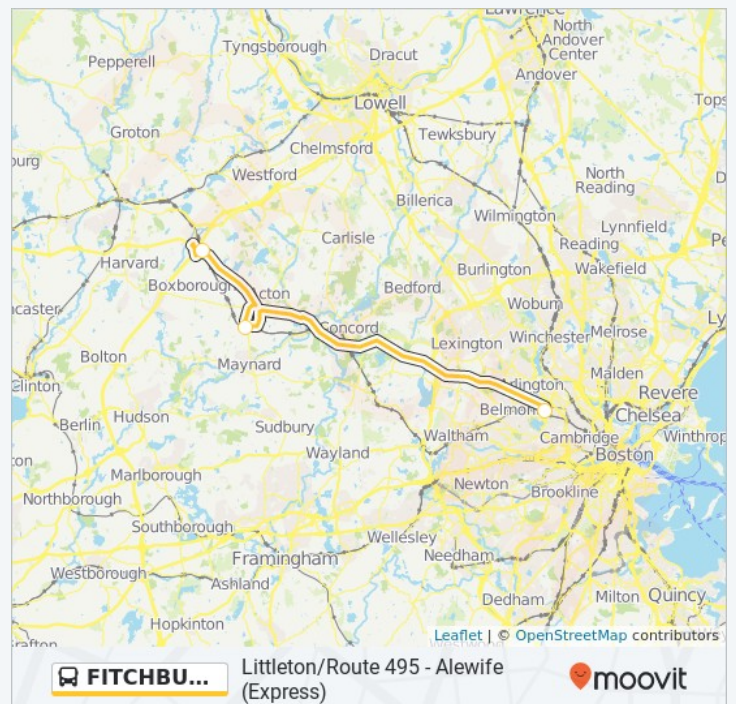

Direction: Alewife (Express Shuttle)

3 stops

[VIEW LINE SCHEDULE](#)

Littleton/Route 495

South Acton

10 Central Street, Acton

Alewife

5 Cambridgepark Drive, Cambridge

3 stops

[VIEW LINE SCHEDULE](#)

Alewife

5 Cambridgepark Drive, Cambridge

South Acton

10 Central Street, Acton

Littleton/Route 495

FITCHBURG LINE SHUTTLE bus Time Schedule

Littleton/Route 495 (Express Shuttle) Route

Timetable:

Sunday	Not Operational
Monday	8:32 AM - 11:34 PM
Tuesday	8:32 AM - 11:34 PM
Wednesday	8:32 AM - 11:34 PM
Thursday	8:32 AM - 11:34 PM
Friday	8:32 AM - 11:34 PM
Saturday	Not Operational

FITCHBURG LINE SHUTTLE bus Info

Direction: Littleton/Route 495 (Express Shuttle)

Stops: 3

Trip Duration: 44 min

Line Summary: Alewife, South Acton, Littleton/Route 495

FITCHBURG LINE SHUTTLE bus time schedules and route maps are available in an offline PDF at moovitapp.com. Use the [Moovit App](#) to see live bus times, train schedule or subway schedule, and step-by-step directions for all public transit in Boston.