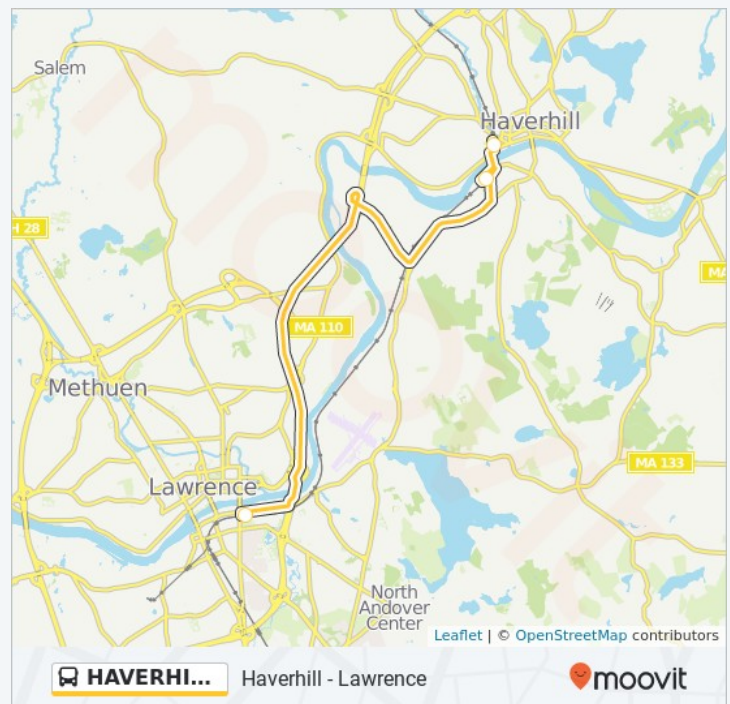

Use the Moovit App to find the closest HAVERHILL LINE SHUTTLE bus station near you and find out when is the next HAVERHILL LINE SHUTTLE bus arriving.

Direction: Haverhill (Shuttle)

3 stops

[VIEW LINE SCHEDULE](#)**Lawrence**

Haverhill

Railroad Square, Haverhill

Bradford

10 Railroad Avenue, Haverhill

Lawrence

211 Merrimack Street, Lawrence

HAVERHILL LINE SHUTTLE bus Time Schedule

Lawrence (Shuttle) Route Timetable:

Direction: Lawrence (Shuttle)

Stops: 3

Trip Duration: 21 min

Line Summary: Haverhill, Bradford, Lawrence

HAVERHILL LINE SHUTTLE bus time schedules and route maps are available in an offline PDF at moovitapp.com. Use the [Moovit App](#) to see live bus times, train schedule or subway schedule, and step-by-step directions for all public transit in Boston.