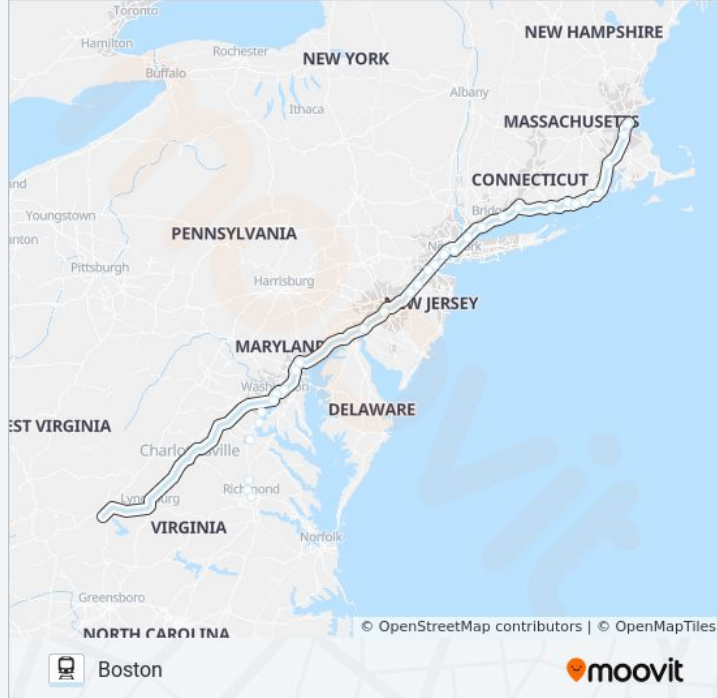

### NORTHEAST REGIONAL train Info

**Direction:** Boston

**Stops:** 33

**Trip Duration:** 494 min

**Line Summary:**

New Rochelle Amtrak Station

Stamford Amtrak Station

Bridgeport Amtrak Station

New Haven

Old Saybrook

New London

Mystic Amtrak

Westerly Amtrak

Kingston Amtrak

Providence

Route 128 - Westwood

Back Bay - South End

South Station

**Direction: New York**

13 stops

[VIEW LINE SCHEDULE](#)

South Station

Back Bay - South End

Route 128 - Westwood

Providence

Kingston Amtrak

Mystic Amtrak

New London

Old Saybrook

New Haven

Bridgeport Amtrak Station

Stamford Amtrak Station