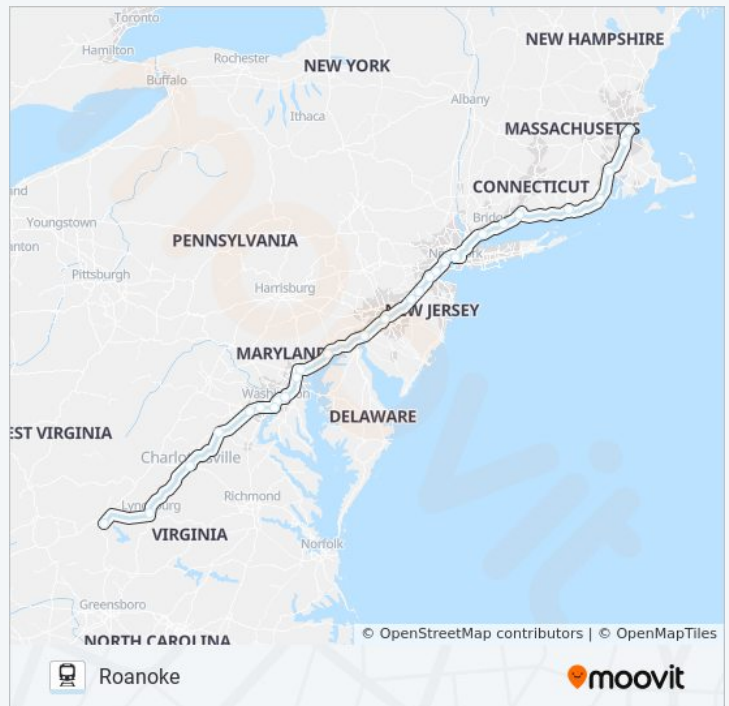

New Haven

Bridgeport Amtrak Station

Stamford Amtrak Station

New Rochelle Amtrak Station

Pennsylvania Station

Newark Station Entrance 2

Newark Liberty International Airport Station

Metropark Amtrak Station

Burke Centre Amtrak

Manassas Amtrak Station

Culpeper Amtrak Station

Charlottesville

Lynchburg

Roanoke

Thursday

8:12 AM

### NORTHEAST REGIONAL train Info

**Direction:** Roanoke

**Stops:** 30

**Trip Duration:** 804 min

**Line Summary:**

**Direction: Springfield**

24 stops

[VIEW LINE SCHEDULE](#)