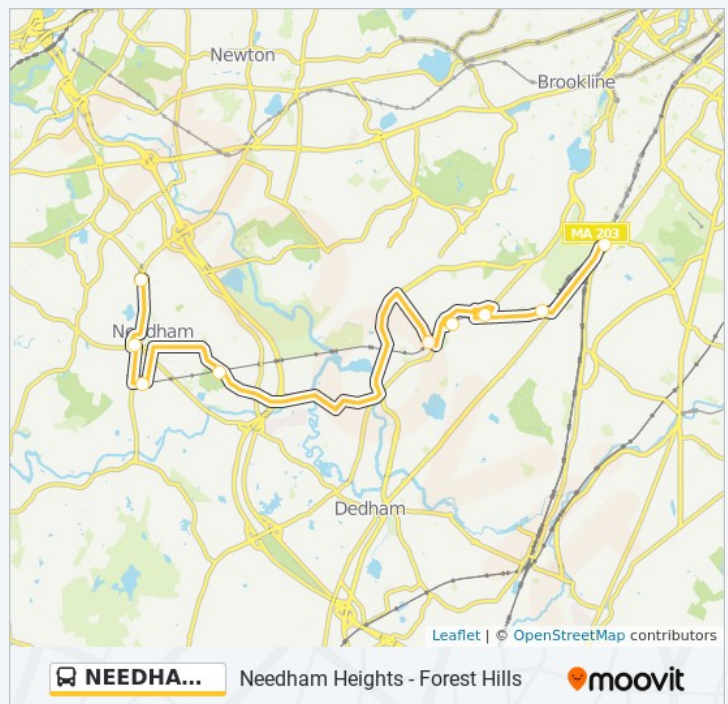

Direction: Needham Heights (Shuttle)

9 stops

[VIEW LINE SCHEDULE](#)

Forest Hills

11 Morton Street, Boston

Roslindale Village

1 Belgrade Avenue, Boston

Bellevue

Needham Center

1027 Great Plain Avenue, Needham

Needham Heights

95 West Street, Needham

NEEDHAM LINE SHUTTLE bus Time Schedule

Needham Heights (Shuttle) Route Timetable:

Sunday	Not Operational
Monday	Not Operational
Tuesday	Not Operational
Wednesday	Not Operational
Thursday	Not Operational
Friday	Not Operational
Saturday	7:28 AM - 10:28 PM

NEEDHAM LINE SHUTTLE bus Info

Direction: Needham Heights (Shuttle)

Stops: 9

Trip Duration: 27 min

Line Summary: Forest Hills, Roslindale Village, Bellevue, Highland, West Roxbury, Hersey, Needham Junction, Needham Center, Needham Heights