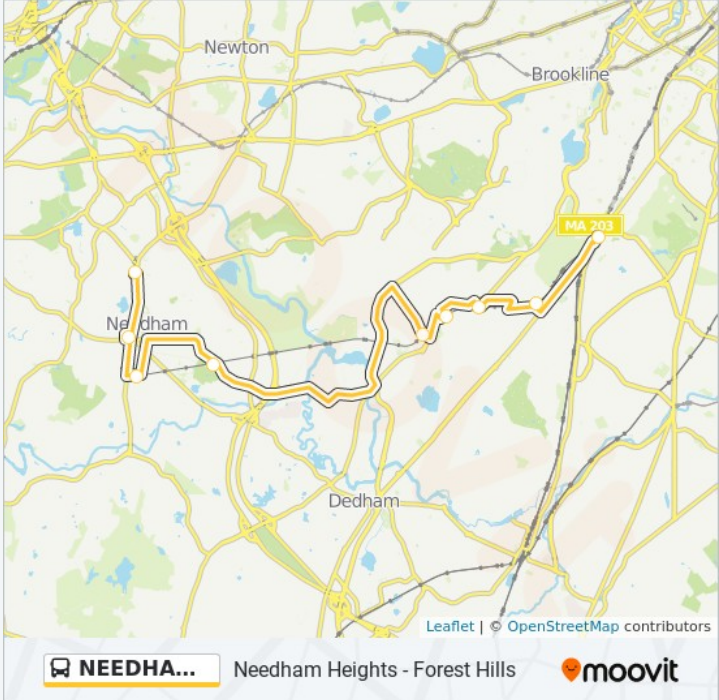

Hersey**West Roxbury**

450 Lagrange Street, Boston

Highland

25 Corey Street, Boston

Bellevue

35 Colbert Street, Boston

Roslindale Village

1 Belgrade Avenue, Boston

Forest Hills

11 Morton Street, Boston

NEEDHAM LINE SHUTTLE bus Time Schedule

Forest Hills (Shuttle) Route Timetable:

Sunday	Not Operational
Monday	Not Operational
Tuesday	Not Operational
Wednesday	Not Operational
Thursday	Not Operational
Friday	Not Operational
Saturday	6:10 AM - 8:10 PM

NEEDHAM LINE SHUTTLE bus Info**Direction:** Forest Hills (Shuttle)**Stops:** 9**Trip Duration:** 26 min**Line Summary:** Needham Heights, Needham Center, Needham Junction, Hersey, West Roxbury, Highland, Bellevue, Roslindale Village, Forest Hills

Direction: Needham Heights (Shuttle)

9 stops

[VIEW LINE SCHEDULE](#)

Forest Hills

11 Morton Street, Boston

Roslindale Village

1 Belgrade Avenue, Boston

Bellevue